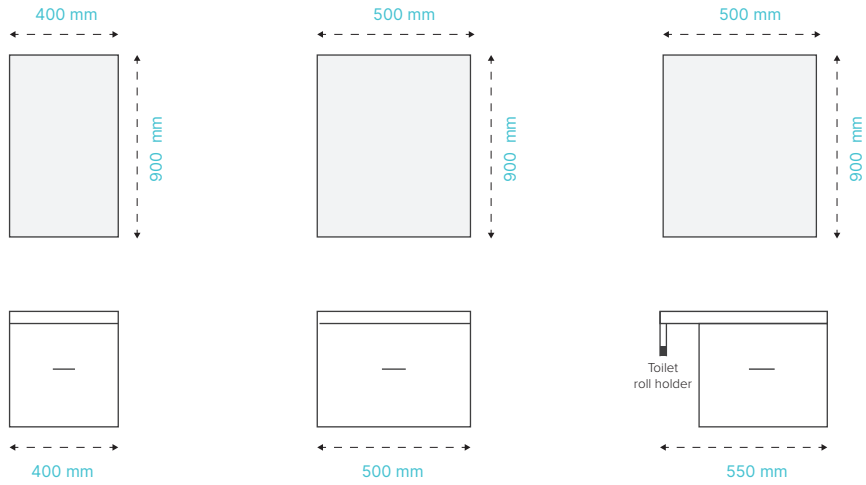

Mirror Guidelines

Choose the right sized mirror.

Use this guide to see what we recommend as the right mirror for your vanity.

Rectangle Mirrors

Westfield, Broadway, Ambience, Mirror Cabinets

Note: These are suggestions only. Factors to consider when choosing your mirror size include - ceiling height, windows, tapware clearance, wall sockets and vanity height. Heights may vary depending on the mirror range selected. Please ensure you check the specification sheet prior to ordering.

Rectangle Mirrors

Westfield, Broadway, Ambience, Mirror Cabinets

Double Basin Option

We have a wide range of rectangular shaped mirrors within our mirror category. From front-lit LED to mirror cabinets this shape is the most versatile. Suitable for single basins or double basin vanity set ups.

Not all styles of rectangular mirrors are available in all widths and heights. Please see the Newtech website for specifications and dimensions.

Note: These are suggestions only. Factors to consider when choosing your mirror size include - ceiling height, windows, tapware clearance, wall sockets and vanity height. Heights may vary depending on the mirror range selected. Please ensure you check the specification sheet prior to ordering.

Not all styles of Ellipse Mirror are available in all widths and heights. Please see the Newtech website for specifications and dimensions.

Note: These are suggestions only. Factors to consider when choosing your mirror size include - ceiling height, windows, tapware clearance, wall sockets and vanity height. Heights may vary depending on the mirror range selected. Please ensure you check the specification sheet prior to ordering.