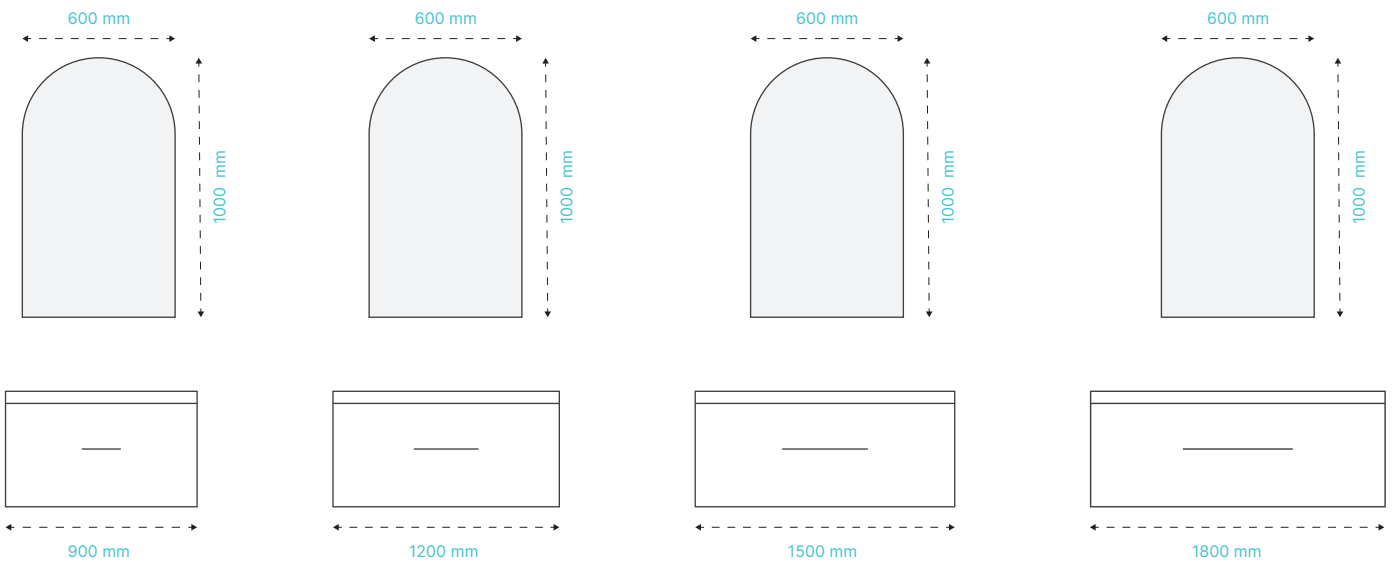

Arch Mirrors

Westfield, Broadway Framed, Ambience, Mirror Cabinets