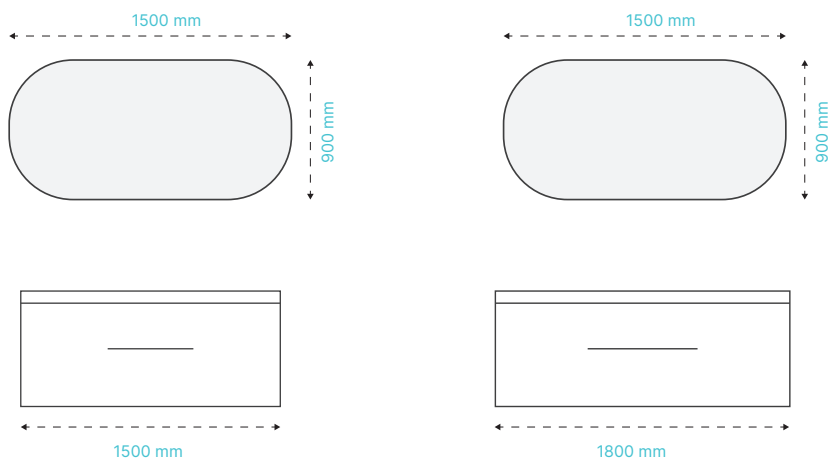

Oval Mirrors

Westfield

Oval mirrors offer a timeless, refined look with soft curves that add subtle height to any space. Their balanced shape creates an elegant focal point without overwhelming the room, making them perfect for both modern and classic bathrooms.

Note: These are suggestions only. Factors to consider when choosing your mirror size include - ceiling height, windows, tapware clearance, wall sockets and vanity height. Heights may vary depending on the mirror range selected. Please ensure you check the specification sheet prior to ordering.