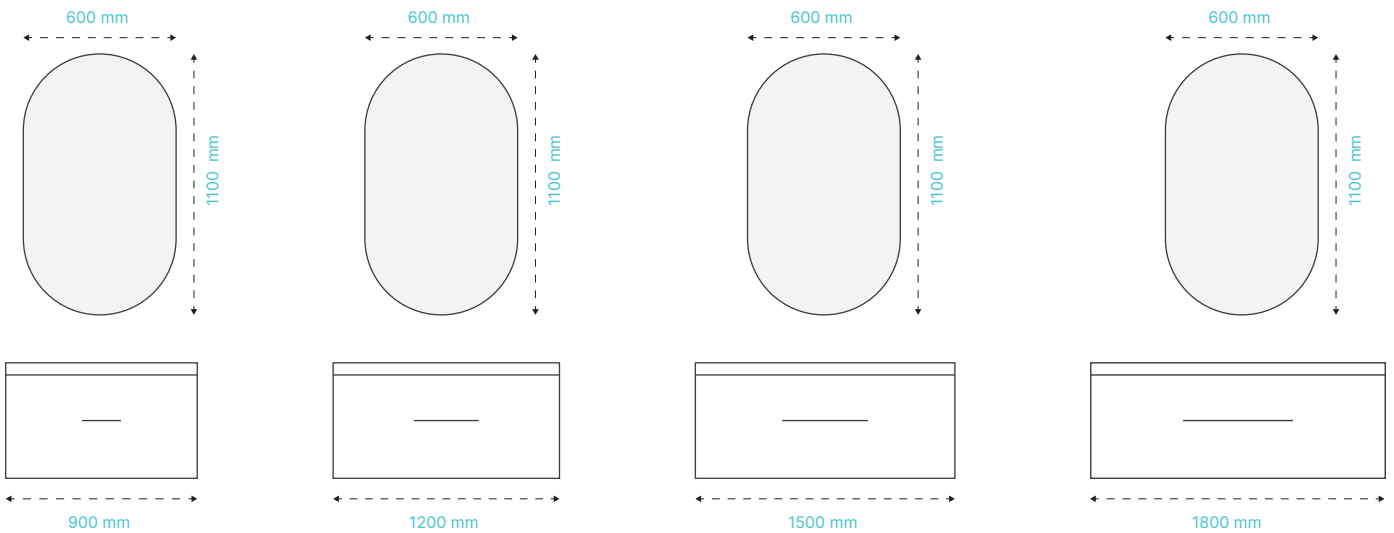

Pill Mirrors

Westfield, Broadway Framed, Ambience, Mirror Cabinets