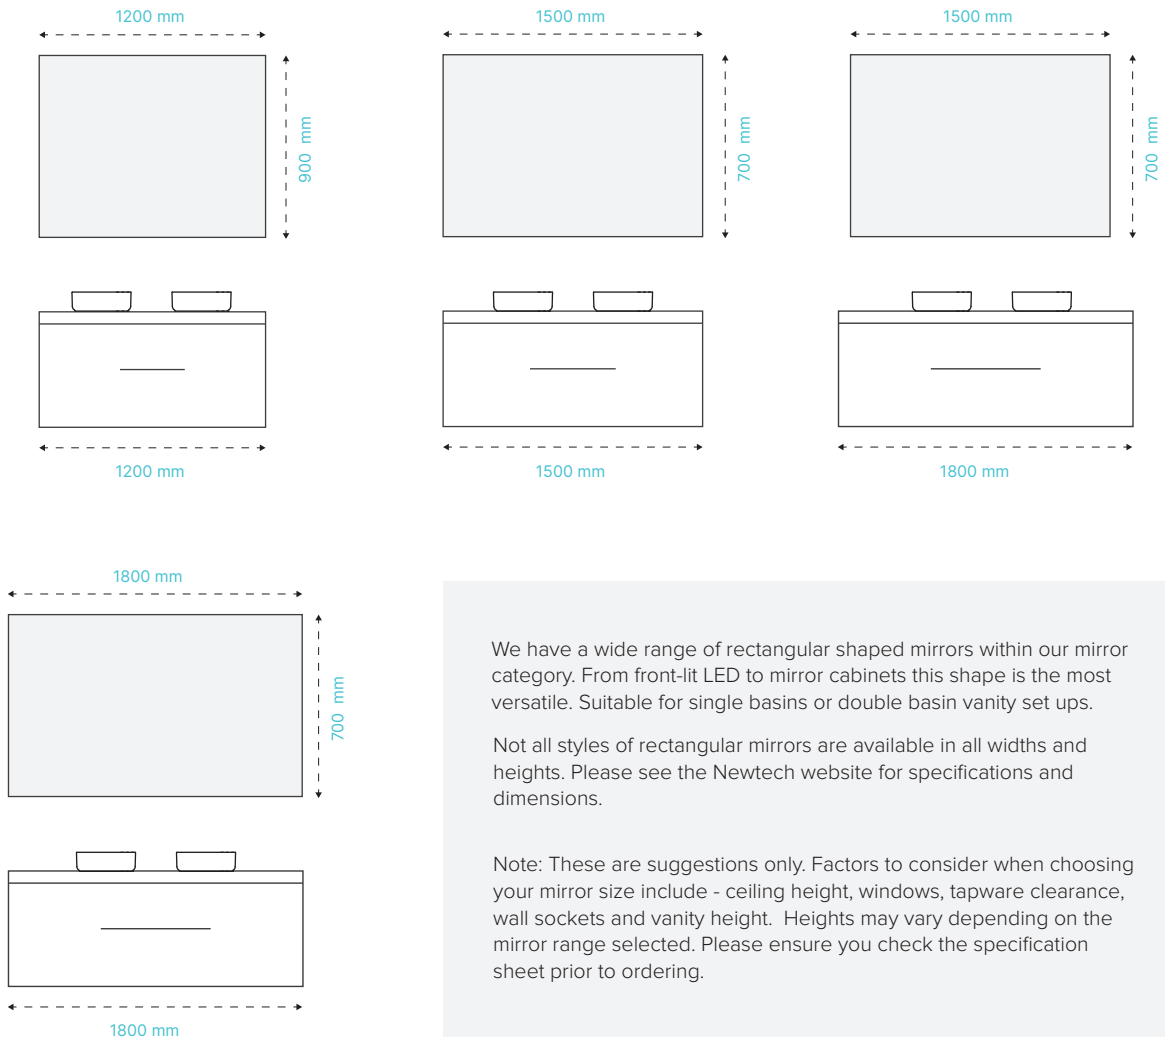

Mirror Guidelines

Choose the right sized mirror.

Use this guide to see what we recommend as the right mirror for your vanity.

Rectangle Mirrors

Westfield, Broadway, Ambience, Mirror Cabinets

Note: These are suggestions only. Factors to consider when choosing your mirror size include - ceiling height, windows, tapware clearance, wall sockets and vanity height. Heights may vary depending on the mirror range selected. Please ensure you check the specification sheet prior to ordering.

Rectangle Mirrors

Westfield, Broadway, Ambience, Mirror Cabinets

Double Basin Option

We have a wide range of rectangular shaped mirrors within our mirror category. From front-lit LED to mirror cabinets this shape is the most versatile. Suitable for single basins or double basin vanity set ups.

Arch Mirrors

Westfield, Broadway Framed, Ambience, Mirror Cabinets

Double Basin Option

Arch shaped mirrors are trendy pieces you can use to make your space stand out. A small change from your average rectangle draws the eyes up. You can have two over a double basin vanity to create dedicated spaces.

Oval Mirrors

Westfield

Oval mirrors offer a timeless, refined look with soft curves that add subtle height to any space. Their balanced shape creates an elegant focal point without overwhelming the room, making them perfect for both modern and classic bathrooms.