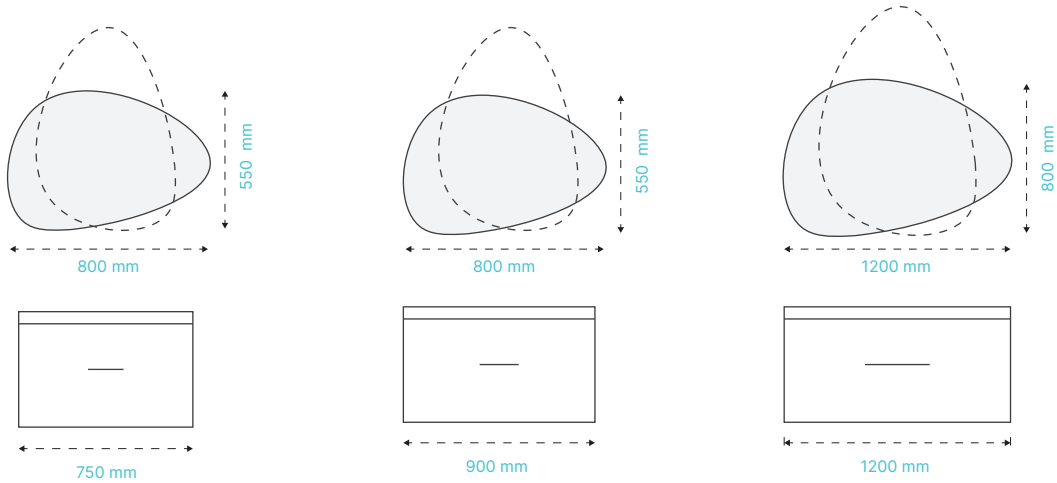

Ellipse Mirrors

Can be hung horizontally or vertically

Ambience

Ellipse mirrors offer an organic, sculptural look that feels both modern and playful. Their tapered curves add visual interest and gentle height, creating a standout feature that softens the space while still feeling refined.

Not all styles of Ellipse Mirror are available in all widths and heights. Please see the Newtech website for specifications and dimensions.

Note: These are suggestions only. Factors to consider when choosing your mirror size include - ceiling height, windows, tapware clearance, wall sockets and vanity height. Heights may vary depending on the mirror range selected. Please ensure you check the specification sheet prior to ordering.