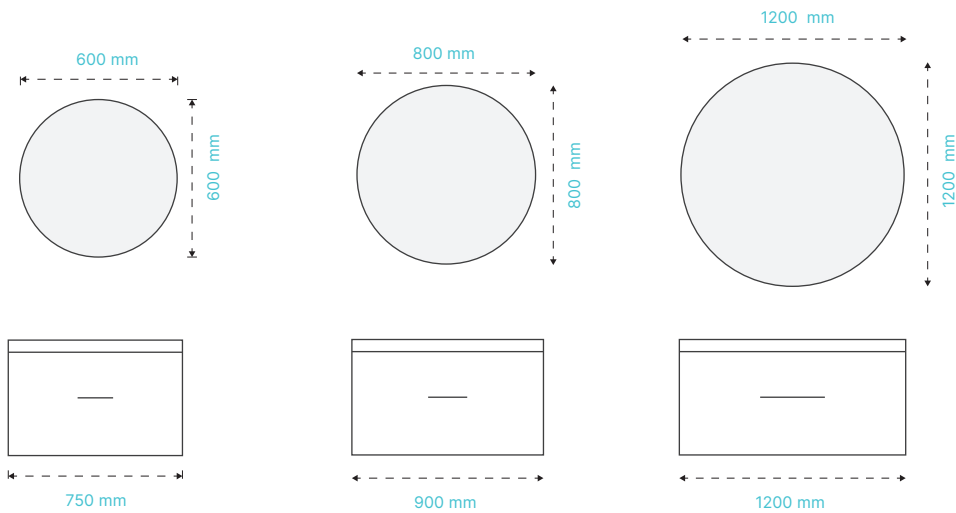

Round Mirrors

Westfield, Broadway, Ambience

Round mirrors bring a soft, harmonious feel to any space. Their curved shape breaks up hard lines and creates a balanced focal point, making them ideal for adding warmth and a sense of calm to modern or minimalist bathrooms.

Not all styles of round mirrors are available in all widths and heights. Please see the Newtech website for specifications and dimensions.

Note: These are suggestions only. Factors to consider when choosing your mirror size include - ceiling height, windows, tapware clearance, wall sockets and vanity height. Heights may vary depending on the mirror range selected. Please ensure you check the specification sheet prior to ordering.