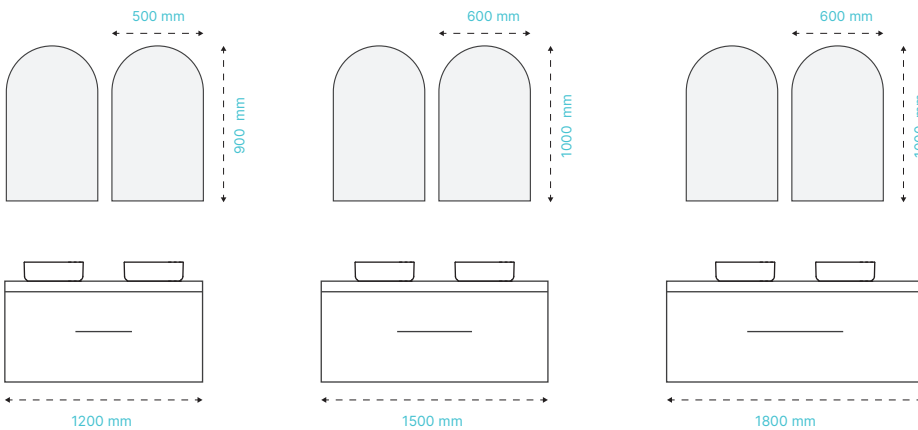

Double Basin Option

Arch shaped mirrors are trendy pieces you can use to make your space stand out. A small change from your average rectangle draws the eyes up. You can have two over a double basin vanity to create dedicated spaces.

Not all styles of Arch Mirrors are available in all widths and heights. Please see the Newtech website for specifications and dimensions.

Note: These are suggestions only. Factors to consider when choosing your mirror size include - ceiling height, windows, tapware clearance, wall sockets and vanity height. Heights may vary depending on the mirror range selected. Please ensure you check the specification sheet prior to ordering.