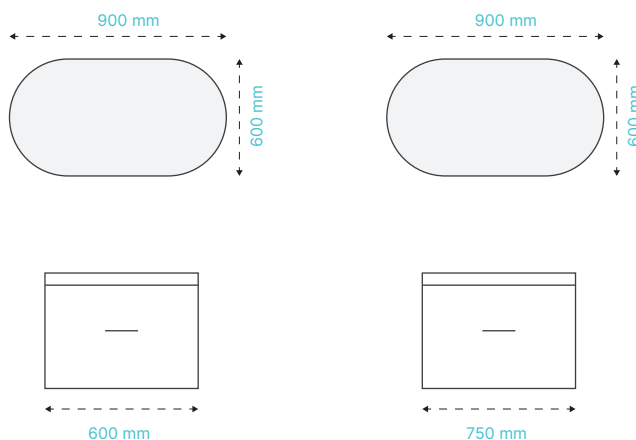

Oval Mirrors

Westfield

Oval mirrors offer a timeless, refined look with soft curves that add subtle height to any space. Their balanced shape creates an elegant focal point without overwhelming the room, making them perfect for both modern and classic bathrooms.

Note: These are suggestions only. Factors to consider when choosing your mirror size include - ceiling height, windows, tapware clearance, wall sockets and vanity height. Heights may vary depending on the mirror range selected. Please ensure you check the specification sheet prior to ordering.