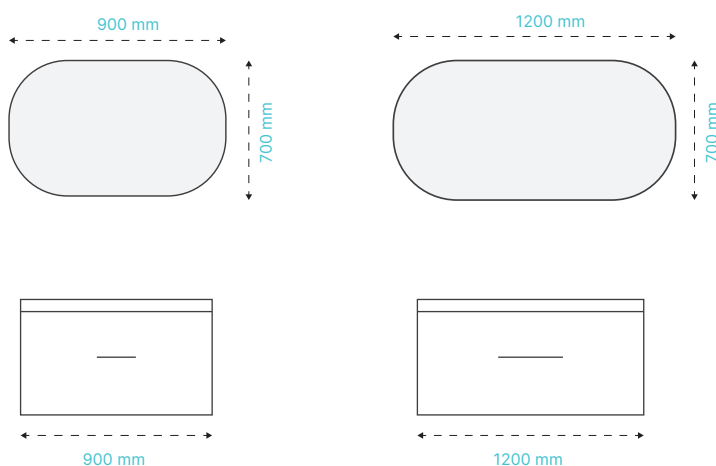

Oval Mirrors

Westfield

Oval mirrors offer a timeless, refined look with soft curves that add subtle height to any space. Their balanced shape creates an elegant focal point without overwhelming the room, making them perfect for both modern and classic bathrooms.

Note: These are suggestions only. Factors to consider when choosing your mirror size include - ceiling height, windows, tapware clearance, wall sockets and vanity height. Heights may vary depending on the mirror range selected. Please ensure you check the specification sheet prior to ordering.