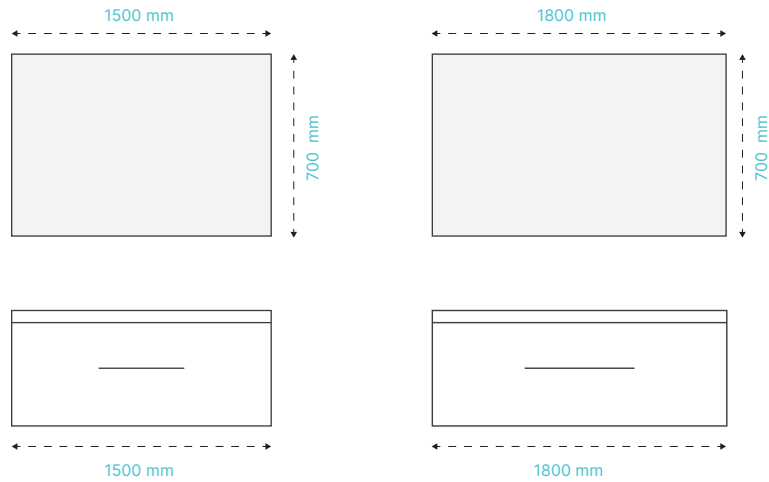

Mirror Guidelines

Choose the right sized mirror.

Use this guide to see what we recommend as the right mirror for your vanity.

Rectangle Mirrors

Westfield, Broadway, Ambience, Mirror Cabinets

Note: These are suggestions only. Factors to consider when choosing your mirror size include - ceiling height, windows, tapware clearance, wall sockets and vanity height. Heights may vary depending on the mirror range selected. Please ensure you check the specification sheet prior to ordering.

Rectangle Mirrors

Westfield, Broadway, Ambience, Mirror Cabinets

Double Basin Option

We have a wide range of rectangular shaped mirrors within our mirror category. From front-lit LED to mirror cabinets this shape is the most versatile. Suitable for single basins or double basin vanity set ups.

Not all styles of rectangular mirrors are available in all widths and heights. Please see the Newtech website for specifications and dimensions.

Note: These are suggestions only. Factors to consider when choosing your mirror size include - ceiling height, windows, tapware clearance, wall sockets and vanity height. Heights may vary depending on the mirror range selected. Please ensure you check the specification sheet prior to ordering.

Not all styles of Ellipse Mirror are available in all widths and heights. Please see the Newtech website for specifications and dimensions.

Note: These are suggestions only. Factors to consider when choosing your mirror size include - ceiling height, windows, tapware clearance, wall sockets and vanity height. Heights may vary depending on the mirror range selected. Please ensure you check the specification sheet prior to ordering.