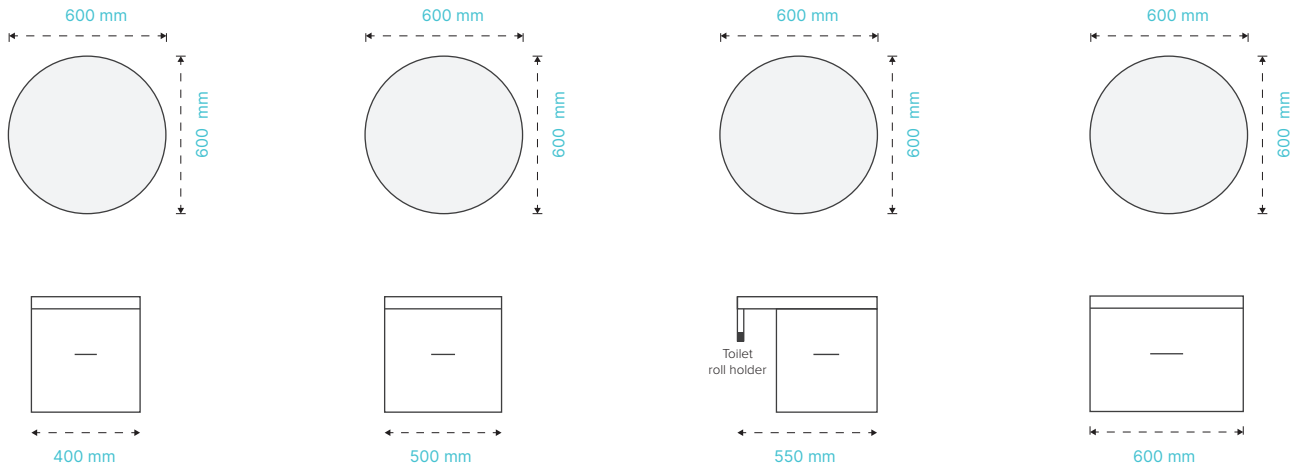

Round Mirrors

Westfield, Broadway, Ambience

Round mirrors bring a soft, harmonious feel to any space. Their curved shape breaks up hard lines and creates a balanced focal point, making them ideal for adding warmth and a sense of calm to modern or minimalist bathrooms.

Not all styles of round mirrors are available in all widths and heights. Please see the Newtech website for specifications and dimensions.

Note: These are suggestions only. Factors to consider when choosing your mirror size include - ceiling height, windows, tapware clearance, wall sockets and vanity height. Heights may vary depending on the mirror range selected. Please ensure you check the specification sheet prior to ordering.