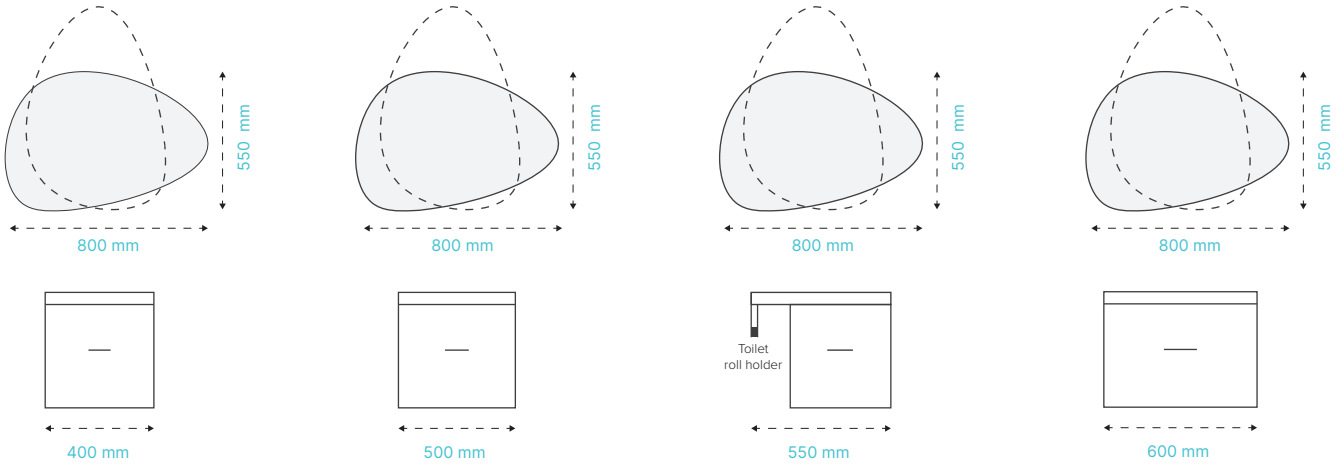

Ellipse Mirrors

Can be hung horizontally or vertically

Ambience

Ellipse mirrors offer an organic, sculptural look that feels both modern and playful. Their tapered curves add visual interest and gentle height, creating a standout feature that softens the space while still feeling refined.

Not all styles of Ellipse Mirror are available in all widths and heights. Please see the Newtech website for specifications and dimensions.

Note: These are suggestions only. Factors to consider when choosing your mirror size include - ceiling height, windows, tapware clearance, wall sockets and vanity height. Heights may vary depending on the mirror range selected. Please ensure you check the specification sheet prior to ordering.