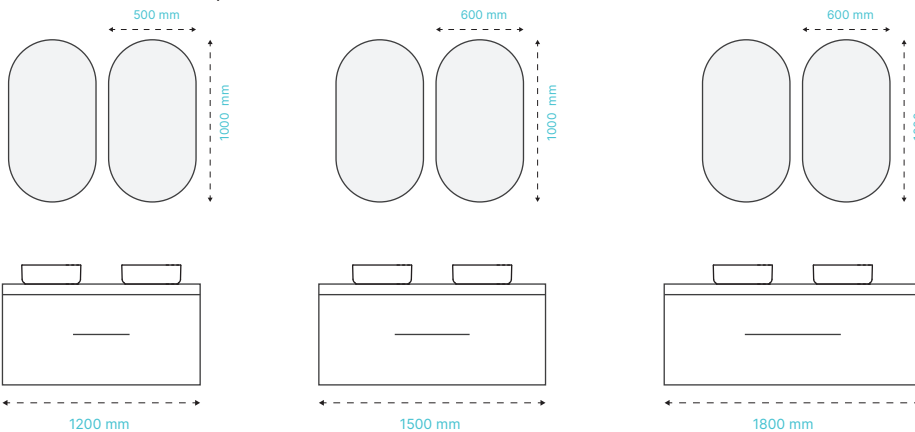

Not all styles of rectangular mirrors are available in all widths and heights. Please see the Newtech website for specifications and dimensions.

Note: These are suggestions only. Factors to consider when choosing your mirror size include - ceiling height, windows, tapware clearance, wall sockets and vanity height. Heights may vary depending on the mirror range selected. Please ensure you check the specification sheet prior to ordering.

Not all styles of Arch Mirrors are available in all widths and heights. Please see the Newtech website for specifications and dimensions.

Note: These are suggestions only. Factors to consider when choosing your mirror size include - ceiling height, windows, tapware clearance, wall sockets and vanity height. Heights may vary depending on the mirror range selected. Please ensure you check the specification sheet prior to ordering.

Pill Mirrors

Westfield, Broadway Framed, Ambience, Mirror Cabinets

Double Basin Option

Pill shaped mirrors are for those who like to make a statement. Whether it's an LED mirror or mirror cabinet the shape tells a story and brings height to any space.

Not all styles of Pill mirrors are available in all widths and heights. Please see the Newtech website for specifications and dimensions.

Note: These are suggestions only. Factors to consider when choosing your mirror size include - ceiling height, windows, tapware clearance, wall sockets and vanity height. Heights may vary depending on the mirror range selected. Please ensure you check the specification sheet prior to ordering.