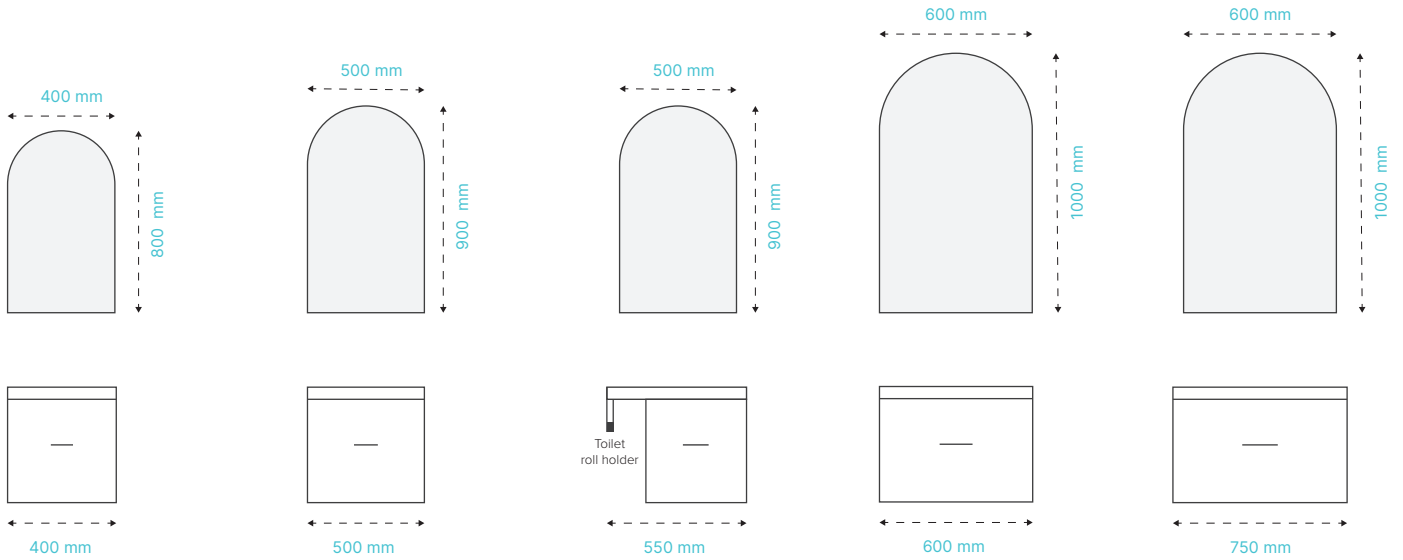

Arch Mirrors

Westfield, Broadway Framed, Ambience, Mirror Cabinets