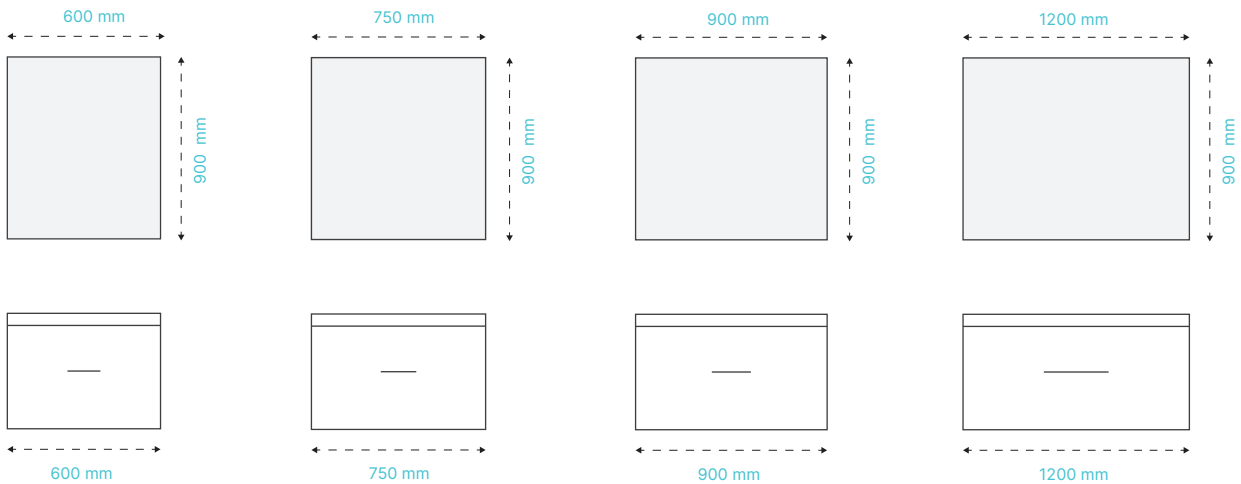

Mirror Guidelines

Choose the right sized mirror.

Use this guide to see what we recommend as the right mirror for your vanity.

Rectangle Mirrors

Westfield, Broadway, Ambience, Mirror Cabinets

Note: These are suggestions only. Factors to consider when choosing your mirror size include - ceiling height, windows, tapware clearance, wall sockets and vanity height. Heights may vary depending on the mirror range selected. Please ensure you check the specification sheet prior to ordering.

Rectangle Mirrors

Westfield, Broadway, Ambience, Mirror Cabinets

Double Basin Option

We have a wide range of rectangular shaped mirrors within our mirror category. From front-lit LED to mirror cabinets this shape is the most versatile. Suitable for single basins or double basin vanity set ups.

Not all styles of rectangular mirrors are available in all widths and heights. Please see the Newtech website for specifications and dimensions.

Note: These are suggestions only. Factors to consider when choosing your mirror size include - ceiling height, windows, tapware clearance, wall sockets and vanity height. Heights may vary depending on the mirror range selected. Please ensure you check the specification sheet prior to ordering.

Not all styles of Ellipse Mirror are available in all widths and heights. Please see the Newtech website for specifications and dimensions.

Note: These are suggestions only. Factors to consider when choosing your mirror size include - ceiling height, windows, tapware clearance, wall sockets and vanity height. Heights may vary depending on the mirror range selected. Please ensure you check the specification sheet prior to ordering.