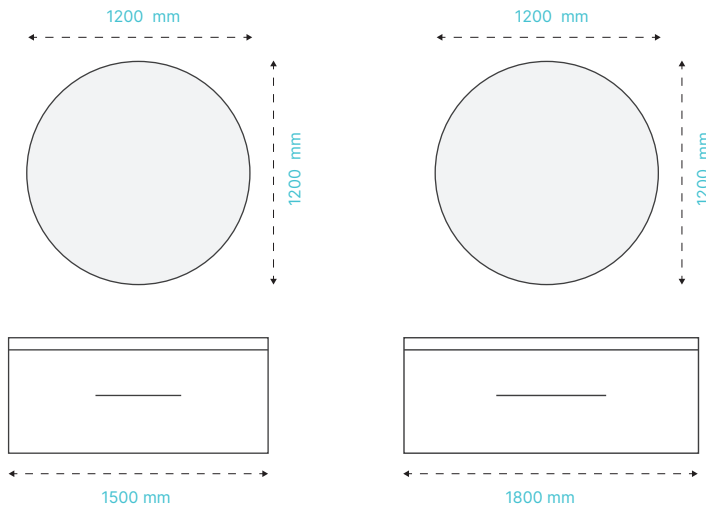

Round Mirrors

Westfield, Broadway, Ambience

Round mirrors bring a soft, harmonious feel to any space. Their curved shape breaks up hard lines and creates a balanced focal point, making them ideal for adding warmth and a sense of calm to modern or minimalist bathrooms.

Not all styles of round mirrors are available in all widths and heights. Please see the Newtech website for specifications and dimensions.

Note: These are suggestions only. Factors to consider when choosing your mirror size include - ceiling height, windows, tapware clearance, wall sockets and vanity height. Heights may vary depending on the mirror range selected. Please ensure you check the specification sheet prior to ordering.