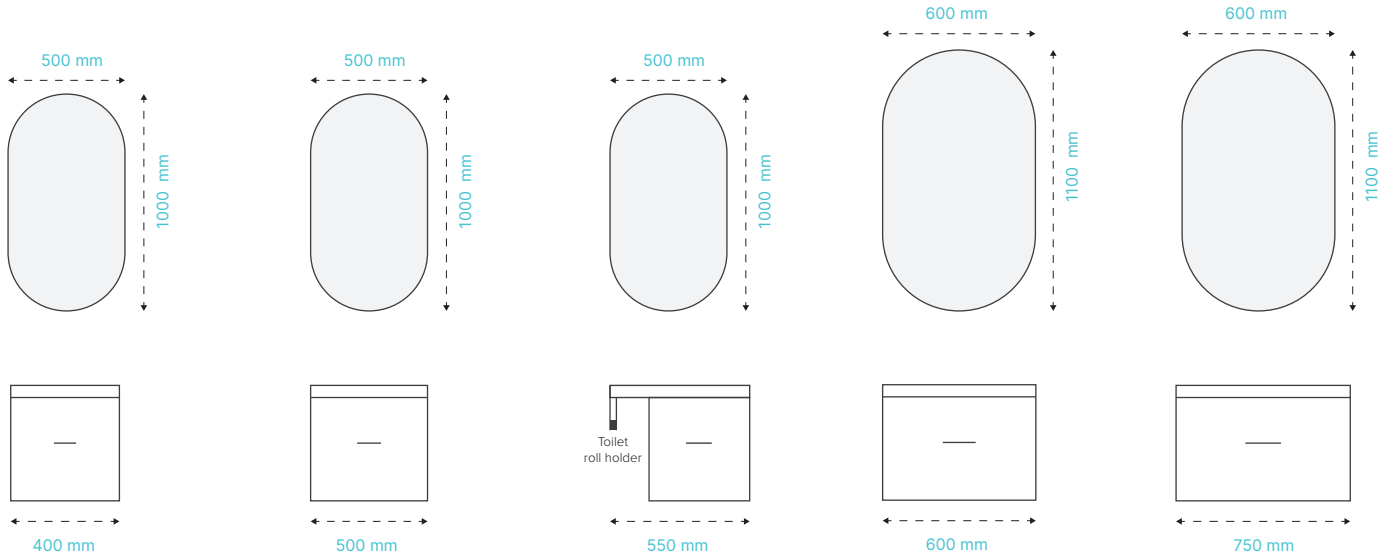

Pill Mirrors

Westfield, Broadway Framed, Ambience, Mirror Cabinets