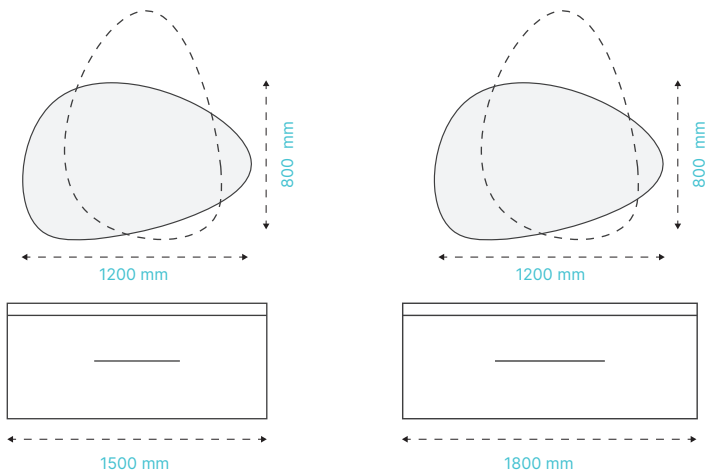

Ellipse Mirrors

Can be hung horizontally or vertically

Ambience

Ellipse mirrors offer an organic, sculptural look that feels both modern and playful. Their tapered curves add visual interest and gentle height, creating a standout feature that softens the space while still feeling refined.

Not all styles of Ellipse Mirror are available in all widths and heights. Please see the Newtech website for specifications and dimensions.

Note: These are suggestions only. Factors to consider when choosing your mirror size include - ceiling height, windows, tapware clearance, wall sockets and vanity height. Heights may vary depending on the mirror range selected. Please ensure you check the specification sheet prior to ordering.