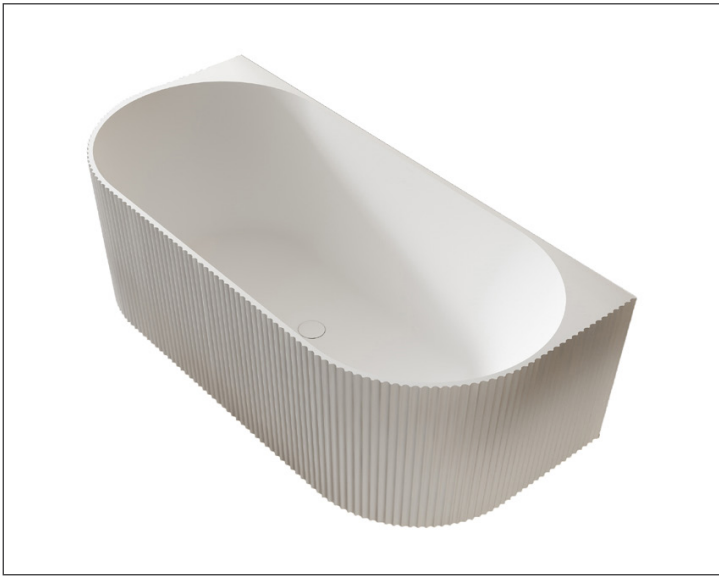

SPECIFICATION SHEET

Willow Fluted 1500 Back-to-Wall Bath

Newtech Code : 7612

Features

- Back-to-Wall Bath
- Dimensions: H750 x W1500 x L580
- Material: Acrylic
- Colours: Gloss White & Matte White
- Litres: 307