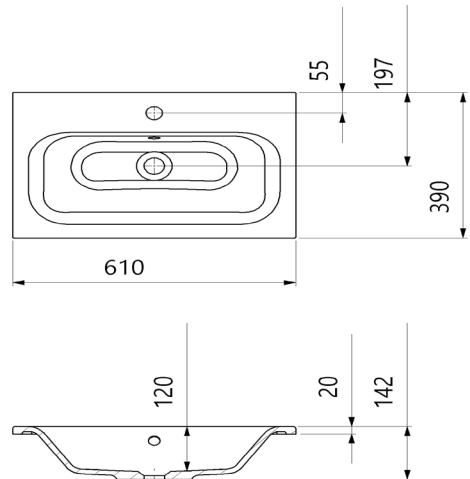

### Via 600mm Slim

Stonecast 20mm Basin  
Gloss White - VIASLIM610SGW  
Matte White - VIASLIM610SMW  
W610mm X D390mm

### Via 750mm Slim

Stonecast 20mm Basin  
Gloss White - VIASLIM750SGW  
Matte White - VIASLIM750SMW  
W750mm X D390mm

## Via 1200mm Slim Single

Stonecast 20mm Basin  
Gloss White - VIASLIM1210SGW  
Matte White - VIASLIM1210SMW  
W1210mm X D390mm

## Via 1200mm Slim Double

Stonecast 20mm Basin  
Gloss White - VIASLIM1210DGW  
Matte White - VIASLIM1210DMW  
W1210mm X D390mm