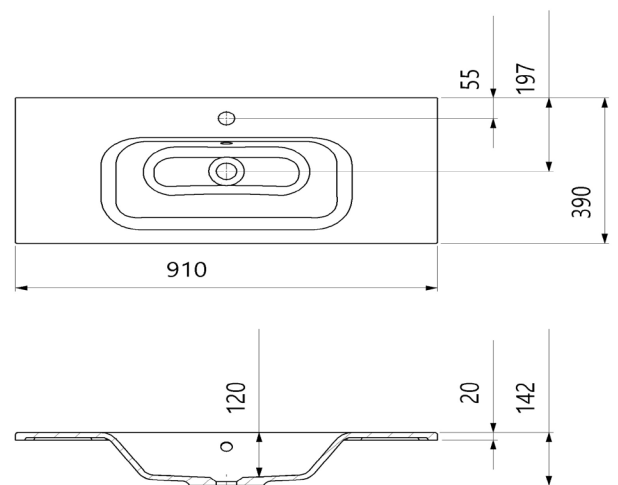

### Via 600mm Slim

Stonecast 20mm Basin  
Gloss White - VIASLIM610SGW  
Matte White - VIASLIM610SMW  
W610mm X D390mm

### Via 750mm Slim

Stonecast 20mm Basin  
Gloss White - VIASLIM750SGW  
Matte White - VIASLIM750SMW  
W750mm X D390mm

### Via 900mm Slim

Stonecast 20mm Basin  
Gloss White - VIASLIM910SGW  
Matte White - VIASLIM910SMW  
W910mm X D390mm

## Via 1200mm Slim Double

Stonecast 20mm Basin  
Gloss White - VIASLIM1210DGW  
Matte White - VIASLIM1210DMW  
W1210mm X D390mm