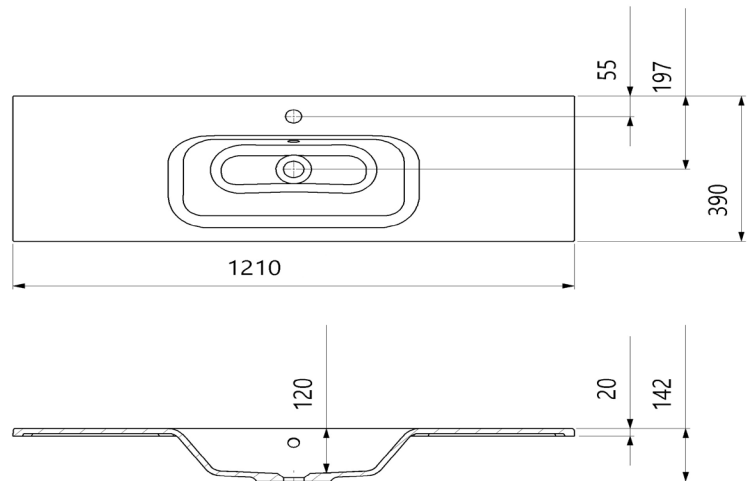

### Via 750mm Slim

Stonecast 20mm Basin  
Gloss White - VIASLIM750SGW  
Matte White - VIASLIM750SMW  
W750mm X D390mm

### Via 900mm Slim

Stonecast 20mm Basin  
Gloss White - VIASLIM910SGW  
Matte White - VIASLIM910SMW  
W910mm X D390mm

## Via 1200mm Slim Single

Stonecast 20mm Basin  
Gloss White - VIASLIM1210SGW  
Matte White - VIASLIM1210SMW  
W1210mm X D390mm

## Via 1200mm Slim Double

Stonecast 20mm Basin  
Gloss White - VIASLIM1210DGW  
Matte White - VIASLIM1210DMW  
W1210mm X D390mm