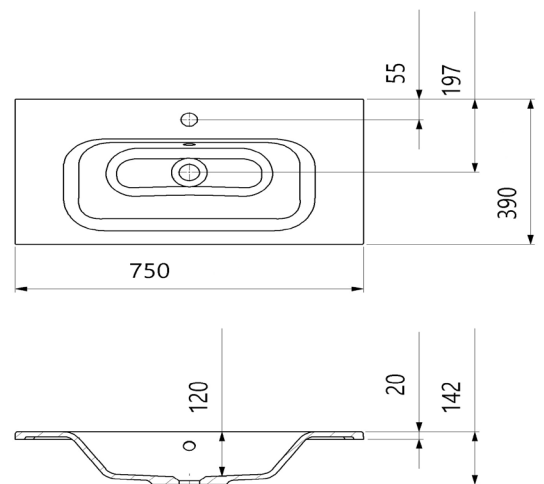

### Via 600mm Slim

Stonecast 20mm Basin  
Gloss White - VIASLIM610SGW  
Matte White - VIASLIM610SMW  
W610mm X D390mm

### Via 750mm Slim

Stonecast 20mm Basin  
Gloss White - VIASLIM750SGW  
Matte White - VIASLIM750SMW  
W750mm X D390mm

## Via 1200mm Slim Single

Stonecast 20mm Basin  
Gloss White - VIASLIM1210SGW  
Matte White - VIASLIM1210SMW  
W1210mm X D390mm

## Via 1200mm Slim Double

Stonecast 20mm Basin  
Gloss White - VIASLIM1210DGW  
Matte White - VIASLIM1210DMW  
W1210mm X D390mm