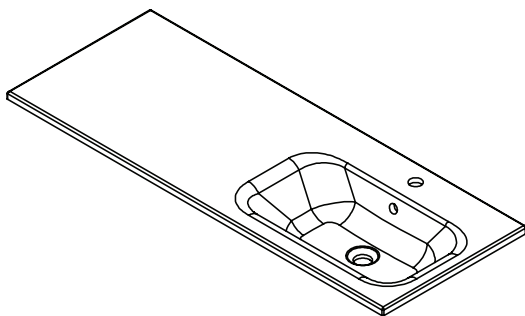

### Via Right Offset 1210mm

StoneCast with overflow

Left Offset Basin Gloss White - GW

Matte White - MW

Matte White(NO TAP HOLE) - MW-NTH

W1210 x D460 x H20