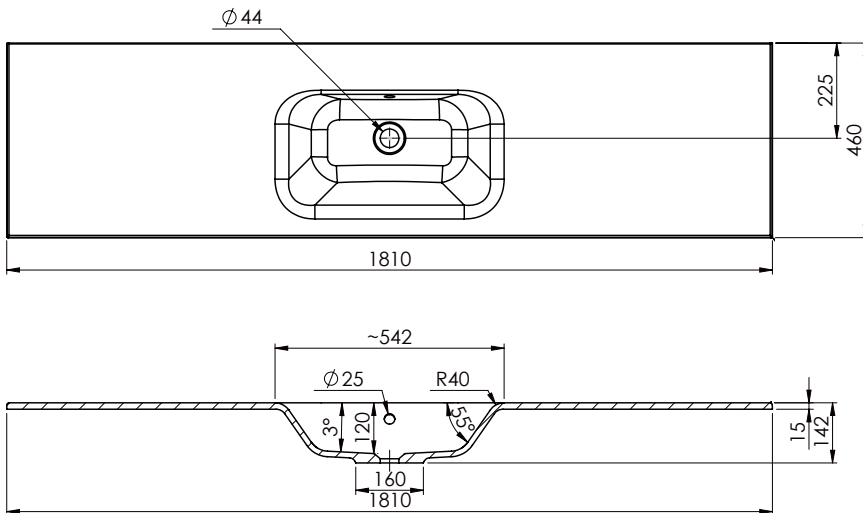

Via 1800mm (No Tap Hole)

StoneCast with overflow

Matte White - MW-NTH

W1810 x D460 x H15