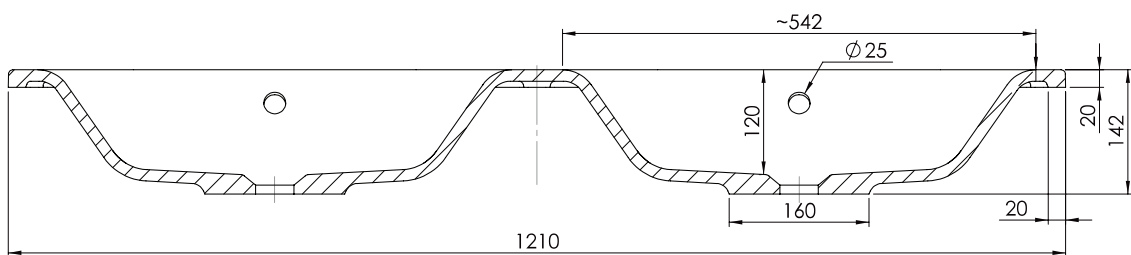

### Via 1200mm

StoneCast with overflow

Gloss White - GW

Matte White - MW

Matte White(NO TAP HOLE) - MW-NTH

W1210 x D460 x H20