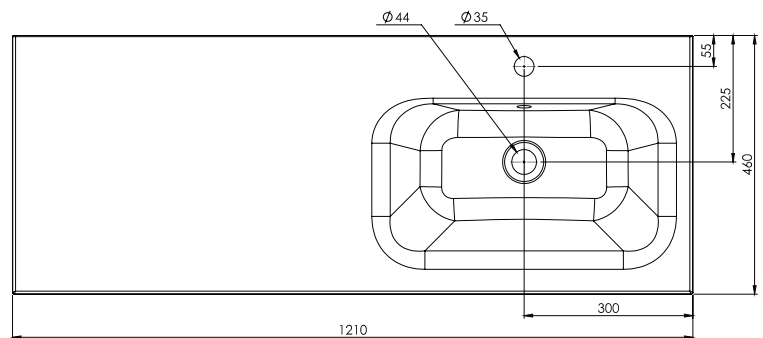

### Via Right Offset 1210mm

StoneCast with overflow

Left Offset Basin Gloss White - GW

Matte White - MW

Matte White(NO TAP HOLE) - MW-NTH

W1210 x D460 x H20