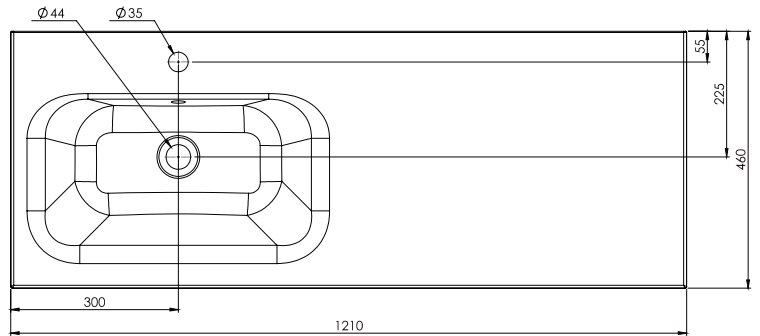

### Via Left Offset 1210mm

StoneCast with overflow

Left Offset Basin

Gloss White - GW

Matte White - MW

Matte White(NO TAP HOLE) - MW-NTH

W1210 x D460 x H20