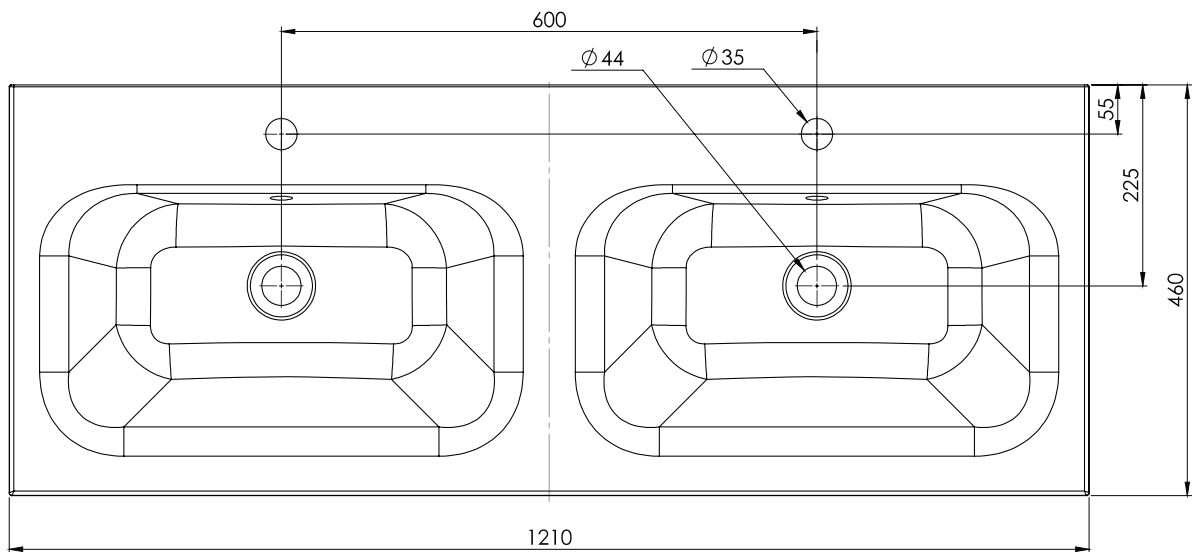

### Via 1200mm

StoneCast with overflow

Gloss White - GW

Matte White - MW

Matte White(NO TAP HOLE) - MW-NTH

W1210 x D460 x H20