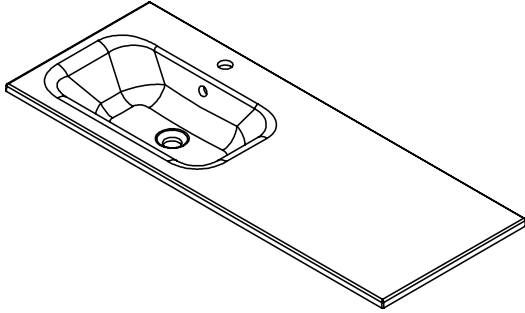

### Via Left Offset 1210mm

StoneCast with overflow

Left Offset Basin

Gloss White - GW

Matte White - MW

Matte White(NO TAP HOLE) - MW-NTH

W1210 x D460 x H20