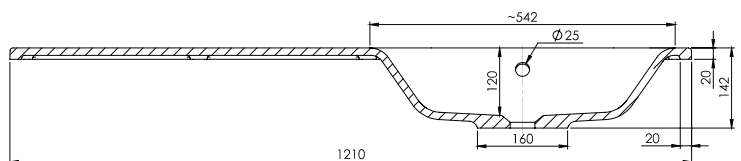

### Via Right Offset 1210mm

StoneCast with overflow

Left Offset Basin Gloss White - GW

Matte White - MW

Matte White(NO TAP HOLE) - MW-NTH

W1210 x D460 x H20