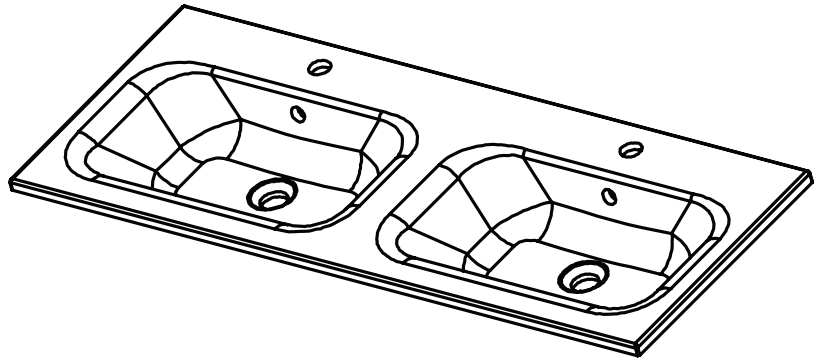

### Via 1200mm

StoneCast with overflow

Gloss White - GW

Matte White - MW

Matte White(NO TAP HOLE) - MW-NTH

W1210 x D460 x H20