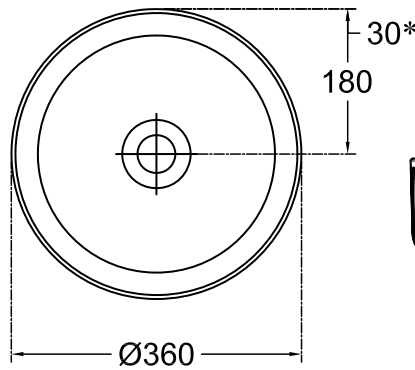

Torre Round

Vitreous China

Gloss White: 7460GW

Matte White: 7460MW

W360 X H120