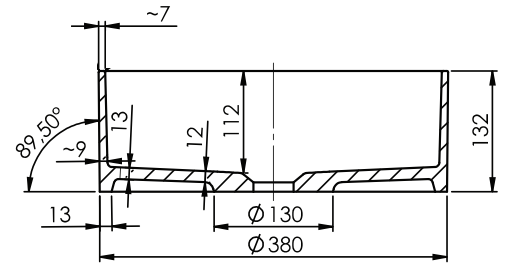

SPECIFICATION SHEET

Vessel Basin Options

Maya Round

Mineral Composite
Gloss White: 7382

380L x 380W x 132H

Note: Not available with a slab top centre tap hole position