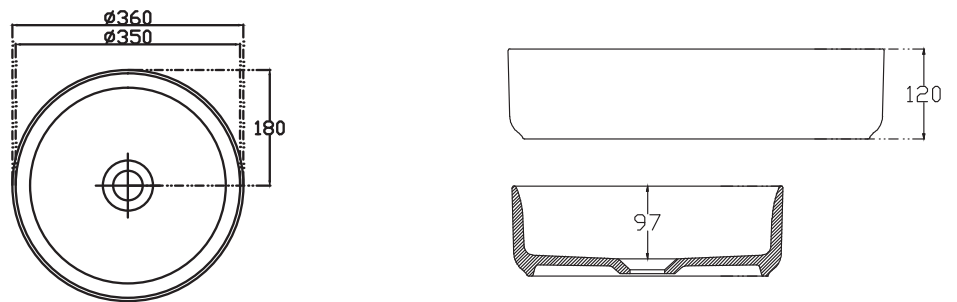

Toni Round 360

Vitreous China
Gloss White: 7432GW
Matte White: 7432MW
Salmon: 7432SL
Mint: 7432MT
Taupe: 7432TP
Matte Black: 7432MB
Anthracite: 7432AT
Royal Blue: 7432RB
Emerald Green: 7432EG