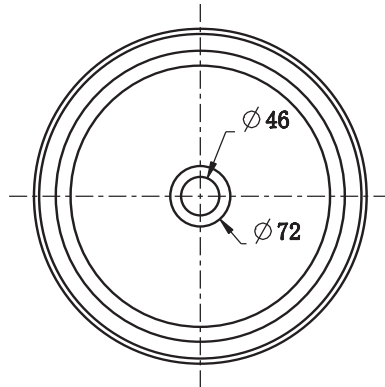

SPECIFICATION SHEET

Vessel Basin Options

Quarto Round 400

Vitreous China

White: 7350

Matte Black: 7350B

W400 x H125

Note: Not available with a slab top centre tap hole position