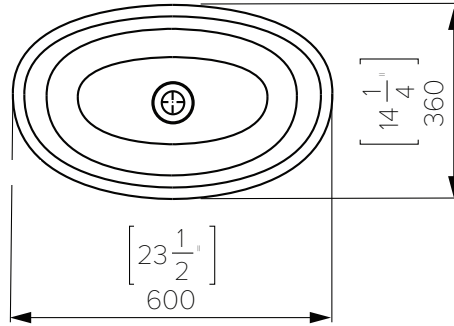

SPECIFICATION SHEET

Vessel Basin Options

Harper Oval

Mineral Composite
White: 7380
Matte White: 7380MW

L599 X W361 X H160

Washington

Mineral Composite
White: 7384
Matte White: 7384MW

600L x 360W x 150H