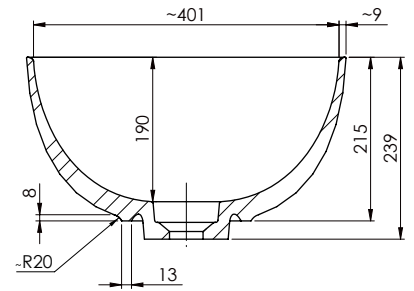

SPECIFICATION SHEET

Vessel Basin Options

Monaco Vessel

StoneCast Mineral Composite

Gloss White: 7458GW

Matte White: 7458MW

W420 X H239