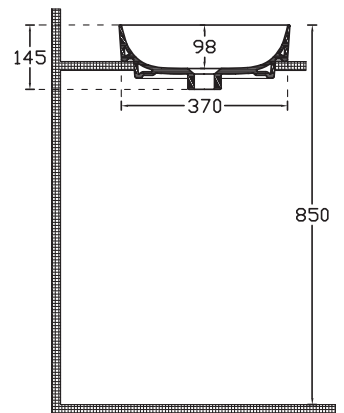

Vitreous China

White: 7351

Matte Black: 7352

W360 X H135

Coral Diamond Round

Vitreous China

White: 7356

L355 X W355 X H120

SPECIFICATION SHEET

Vessel Basin Options

Harper Oval

Mineral Composite
White: 7380
Matte White: 7380MW

L599 X W361 X H160

Washington

Mineral Composite
White: 7384
Matte White: 7384MW

600L x 360W x 150H

Ravani Semi-Recessed Rectangular Basin

Vitreous China
7326

W380 x L500 x H100

Note: Not available with a Quartz Slab Top

SPECIFICATION SHEET

Vessel Basin Options

Monaco Vessel

StoneCast Mineral Composite