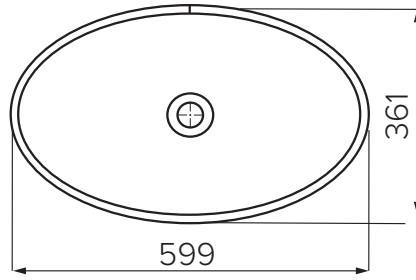

SPECIFICATION SHEET

Vessel Basin Options

Harper Oval

Mineral Composite
White: 7380
Matte White: 7380MW

L599 X W361 X H160