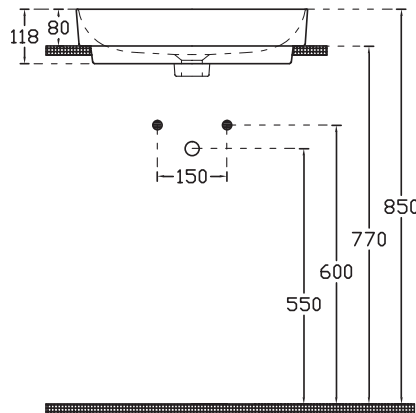

Vitreous China

White: 7351

Matte Black: 7352

W360 X H135

Coral Diamond Round

Vitreous China

White: 7356

L355 X W355 X H120

SPECIFICATION SHEET

Vessel Basin Options

Harper Oval

Mineral Composite
White: 7380
Matte White: 7380MW

L599 X W361 X H160

Washington

Mineral Composite
White: 7384
Matte White: 7384MW

600L x 360W x 150H

Ravani Semi-Recessed Rectangular Basin

Vitreous China
7326

W380 x L500 x H100

Note: Not available with a Quartz Slab Top

SPECIFICATION SHEET

Vessel Basin Options

Monaco Vessel

StoneCast Mineral Composite