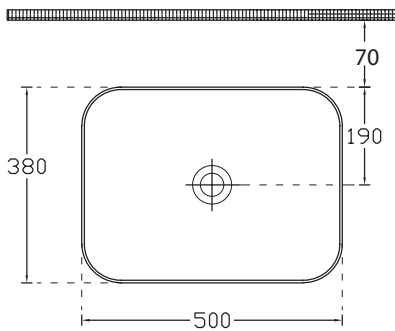

Note: Not available with a slab top centre tap hole position

Maya Square Elite

Mineral Composite
Gloss White: 7383

414L x 414W x 152H

Note: Not available with a slab top centre tap hole position

SPECIFICATION SHEET

Vitreous China

White: 7351

Matte Black: 7352

W360 X H135

Coral Diamond Round

Vitreous China

White: 7356

L355 X W355 X H120

SPECIFICATION SHEET

Vessel Basin Options

Harper Oval

Mineral Composite
White: 7380
Matte White: 7380MW

L599 X W361 X H160

Washington

Mineral Composite
White: 7384
Matte White: 7384MW

600L x 360W x 150H

Ravani Semi-Recessed Rectangular Basin

Vitreous China
7326

W380 x L500 x H100

Note: Not available with a Quartz Slab Top

SPECIFICATION SHEET

Vessel Basin Options

Monaco Vessel

StoneCast Mineral Composite