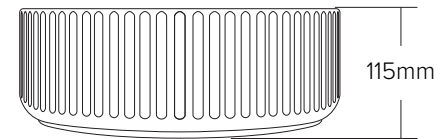

Coral Fluted Round

Vitreous China

Gloss White: 7363

Matte White: 7363MW

W365 X H115