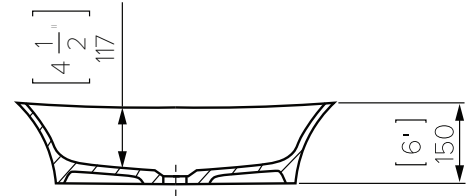

SPECIFICATION SHEET

Vessel Basin Options

Harper Oval

Mineral Composite
White: 7380
Matte White: 7380MW

L599 X W361 X H160

Washington

Mineral Composite
White: 7384
Matte White: 7384MW

600L x 360W x 150H