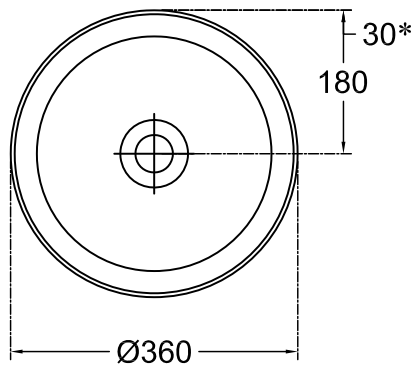

Poppi Round

Vitreous China

Gloss White: 7462GW

Matte White: 7462MW

W360 X H120