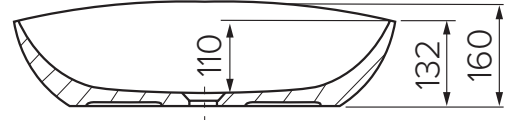

SPECIFICATION SHEET

Vessel Basin Options

Harper Oval

Mineral Composite
White: 7380
Matte White: 7380MW

L599 X W361 X H160