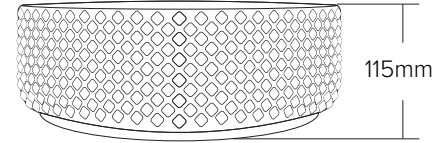

SPECIFICATION SHEET

Vessel Basin Options

Quarto Round 400

Vitreous China

White: 7350

Matte Black: 7350B

W400 x H125

Note: Not available with a slab top centre tap hole position

W300 x H110

SPECIFICATION SHEET

Vessel Basin Options

Coral Beaded Round

Vitreous China

Gloss White: 7361

Matte White: 7361MW

W360 X H115

Vessel Basin Options

Maya Round

Mineral Composite
Gloss White: 7382

380L x 380W x 132H

Note: Not available with a slab top centre tap hole position

Maya Curved Square

Mineral Composite
Gloss White: 7381

400L x 350W x 151H