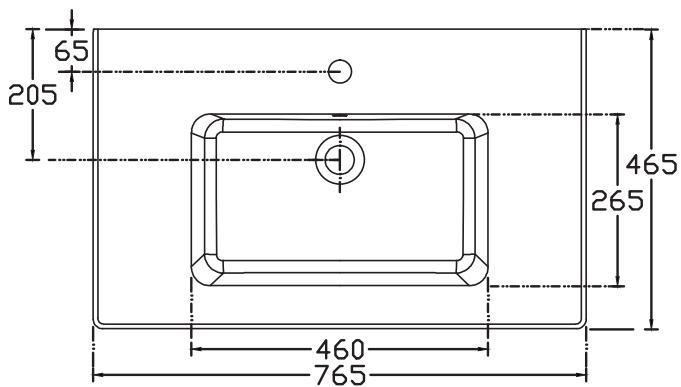

SPECIFICATION SHEET

Vercelli Basin 760

Newtech Code: VE760S

Features

- Dimensions: W765 x D465
- Ultra-thin 15mm Ceramic Basin
- Extra deep 140mm basin with a square profile
- 10 Year Warranty
- European Made

Technical Details

Note: All measurements are in millimeters