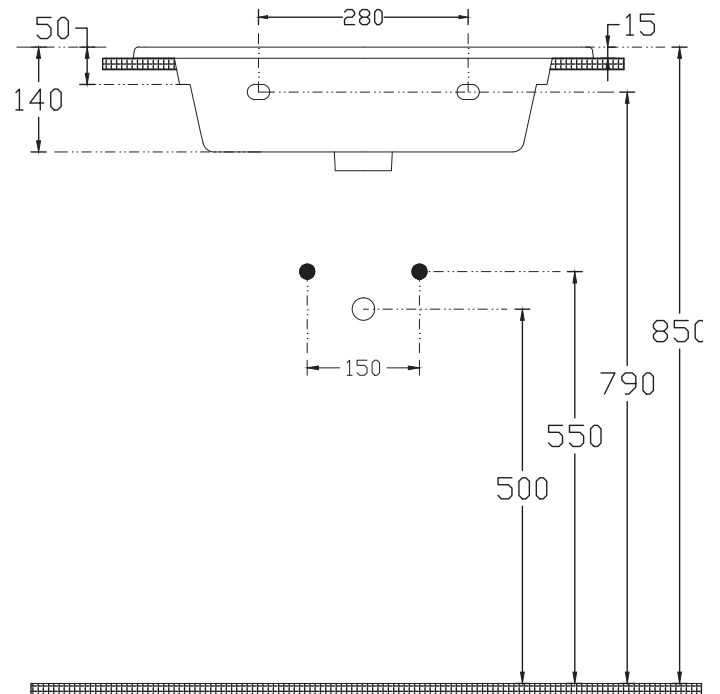

SPECIFICATION SHEET

Vercelli Basin 610

Newtech Code: VE610S

Features

- Dimensions: W625 x D465
- Ultra-thin 15mm Ceramic Basin
- Extra deep 140mm basin with a square profile
- 10 Year Warranty
- European Made

Technical Details

Note: All measurements are in millimeters