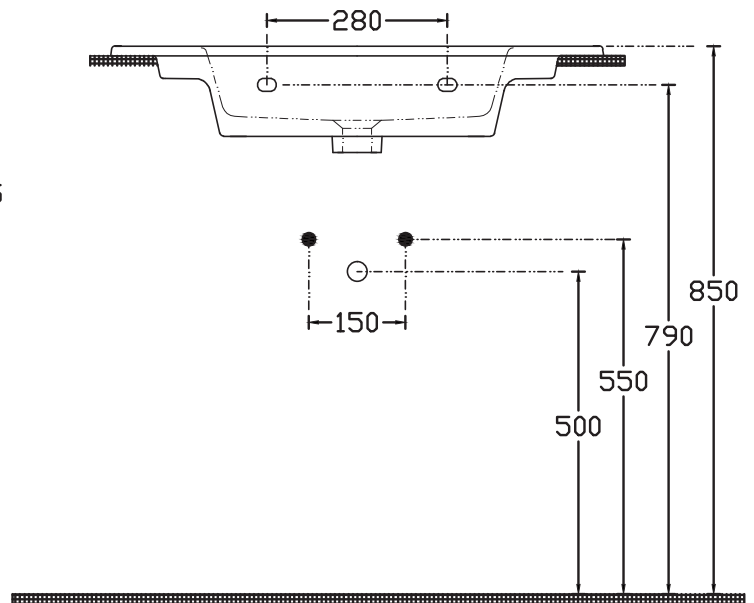

### Features

- Dimensions: W765 x D465
- Ultra-thin 15mm Ceramic Basin
- Extra deep 140mm basin with a square profile
- 10 Year Warranty
- European Made

### Technical Details

*Note: All measurements are in millimeters*

### Features

- Dimensions: W915 x D465
- Ultra-thin 15mm Ceramic Basin
- Extra deep 140mm basin with a square profile
- 10 Year Warranty
- European Made

### Features

- Dimensions: W1215 x D465
- Ultra-thin 15mm Ceramic Basin
- Extra deep 140mm basin with a square profile
- 10 Year Warranty
- European Made