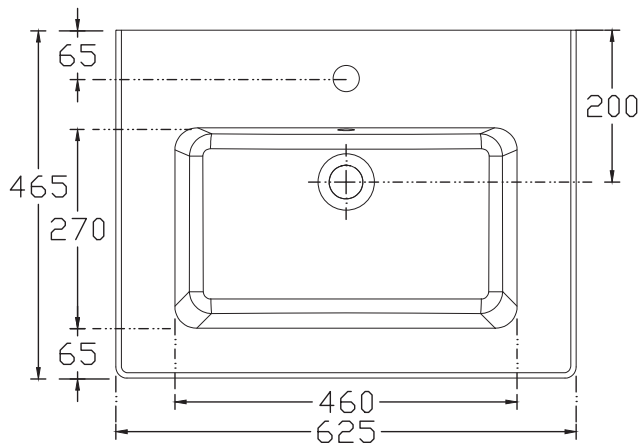

SPECIFICATION SHEET

Vercelli Basin 610

Newtech Code: VE610S

Features

- Dimensions: W625 x D465
- Ultra-thin 15mm Ceramic Basin
- Extra deep 140mm basin with a square profile
- 10 Year Warranty
- European Made

Technical Details

Note: All measurements are in millimeters