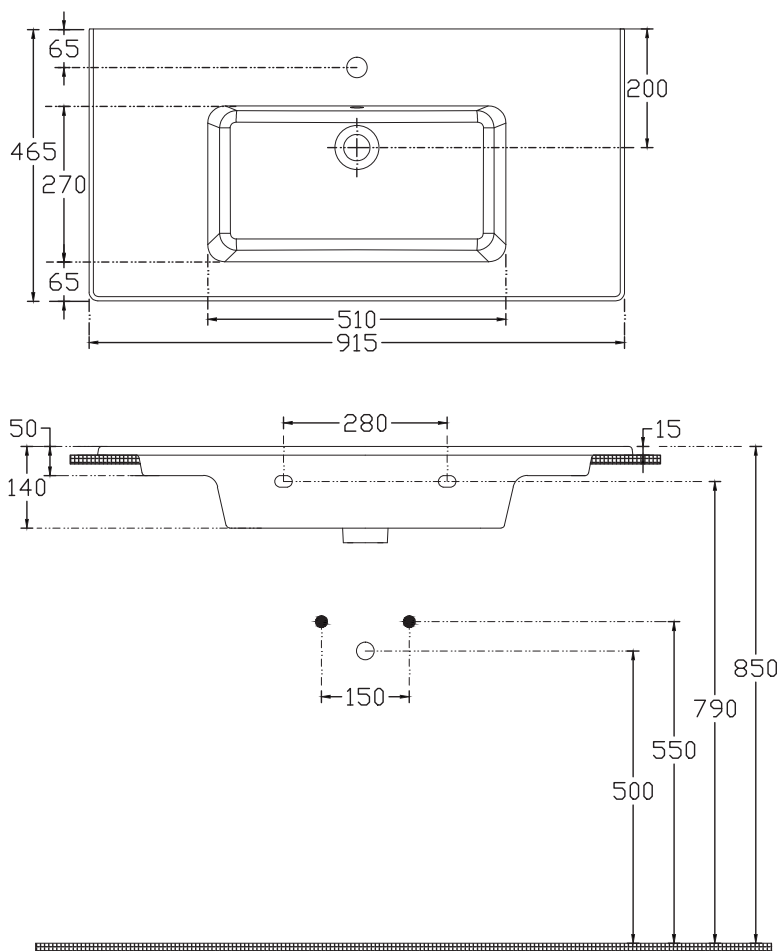

### Features

- Dimensions: W765 x D465
- Ultra-thin 15mm Ceramic Basin
- Extra deep 140mm basin with a square profile
- 10 Year Warranty
- European Made

### Features

- Dimensions: W915 x D465
- Ultra-thin 15mm Ceramic Basin
- Extra deep 140mm basin with a square profile
- 10 Year Warranty
- European Made

### Technical Details

*Note: All measurements are in millimeters*

### Features

- Dimensions: W1215 x D465
- Ultra-thin 15mm Ceramic Basin
- Extra deep 140mm basin with a square profile
- 10 Year Warranty
- European Made