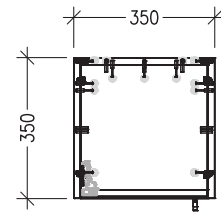

SPECIFICATION SHEET

Velora 1700 Tower Station Left Hinge

Newtech Code: 13442L

Features

- 2 Door
- Left Hinge
- Laminate Woodgrain & Solid Colours on MR Board
- Cabinet Dimensions: H1700 x W350 x D350

See www.newtech.co.nz for the full range colour and handle options.

Technical Details

Note: All measurements shown are in millimetres. Sizes are nominal.

FRONT VIEW

SIDE VIEW

TOP VIEW