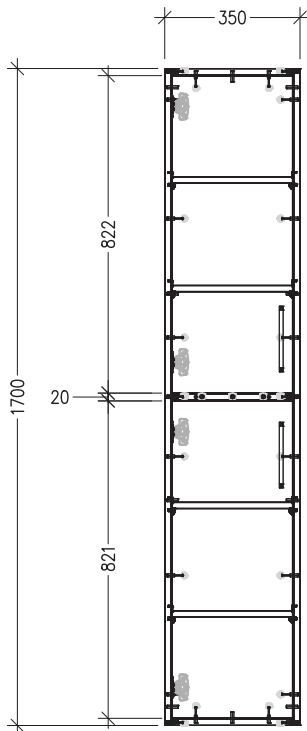

SPECIFICATION SHEET

Velora 1700 Tower Station Left Hinge

Newtech Code: 13442L

Features

- 2 Door
- Left Hinge
- Laminate Woodgrain & Solid Colours on MR Board
- Cabinet Dimensions: H1700 x W350 x D350

See www.newtech.co.nz for the full range colour and handle options.

Technical Details

Note: All measurements shown are in millimetres. Sizes are nominal.

FRONT VIEW

SIDE VIEW

TOP VIEW