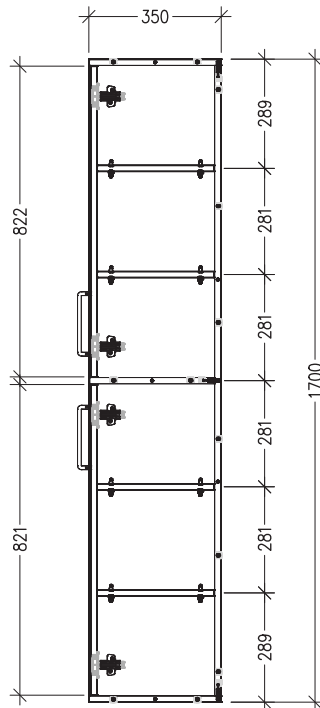

SPECIFICATION SHEET

Velora 1700 Tower Station Left Hinge

Newtech Code: 13442L

Features

- 2 Door
- Left Hinge
- Laminate Woodgrain & Solid Colours on MR Board
- Cabinet Dimensions: H1700 x W350 x D350

See www.newtech.co.nz for the full range colour and handle options.

Technical Details

Note: All measurements shown are in millimetres. Sizes are nominal.

FRONT VIEW

SIDE VIEW

TOP VIEW