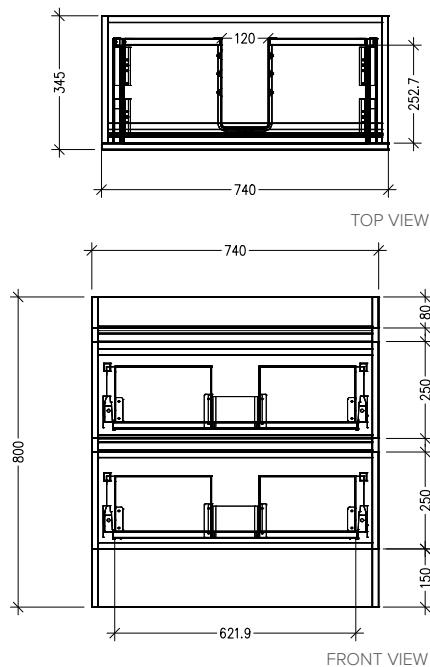

SPECIFICATION SHEET

Vega Slim 750mm 2 Drawer Floorstanding Vanity

Newtech Code : 94750

Features

- 2-Drawer Floorstanding
- Full Extension Soft Close Drawers
- Negative detail finger pull with extrusion
- Laminate Woodgrain & Solid Colours on MR Board
- Slab Top Options:
20mm Stonecast or Acrylic Surface Top
- Dimensions: H820 x W750 x D350

NOTE: Limited essel basin options. Vessel basins are purchased separately.

Note: When ordering add the slab top code to the cabinet code

Technical Details

Note: All measurements shown are in millimetres. Sizes are nominal.