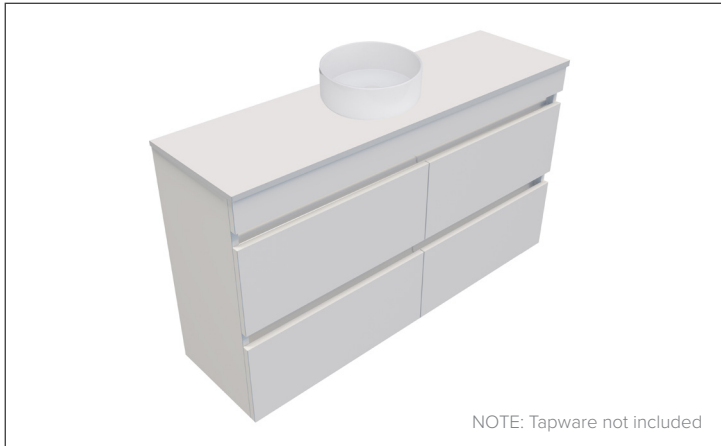

## Vega Slim 1200mm 4 Drawer Wall Hung Vanity

Newtech Code : 94735

### Features

- 4-Drawer Wall Hung
- Full Extension Soft Close Drawers
- Negative detail finger pull with extrusion
- Laminate Woodgrain & Solid Colours on MR Board
- Slab Top Options:  
20mm Stonecast or Acrylic Surface Top
- Dimensions: H670 x W1200 x D350

NOTE: Limited vessel basin options. Vessel basins are purchased separately.

Note: When ordering add the slab top code to the cabinet code