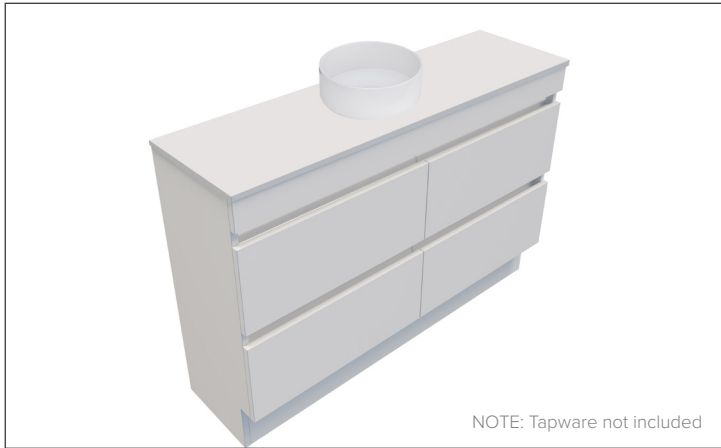

SPECIFICATION SHEET

Vega Slim 1200mm 4 Drawer Floorstanding Vanity

Newtech Code: 94760

Features

- 4-Drawer Floorstanding
- Full Extension Soft Close Drawers
- Negative detail finger pull with extrusion
- Laminate Woodgrain & Solid Colours on MR Board
- Slab Top Options:
20mm Stonecast or Acrylic Surface Top
- Dimensions: H820 x W1200 x D350

NOTE: Limited vessel basin options. Vessel basins are purchased separately.

Note: When ordering add the slab top code to the cabinet code

Technical Details

Note: All measurements shown are in millimetres. Sizes are nominal.