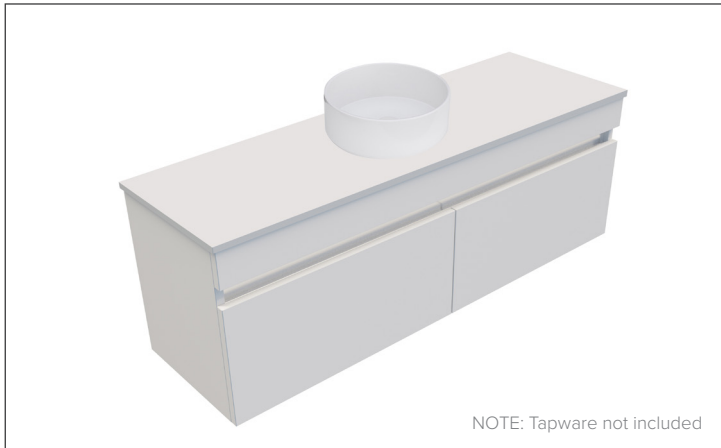

SPECIFICATION SHEET

Vega Slim 1200mm 2 Drawer Wall Hung Vanity

Newtech Code: 94710

Features

- 2-Drawer Wall Hung
- Full Extension Soft Close Drawers
- Negative detail finger pull with extrusion
- Laminate Woodgrain & Solid Colours on MR Board
- Slab Top Options:
20mm Stonecast or Acrylic Surface Top
- Dimensions: H420 x W1200 x D350

NOTE: Limited vessel basin options. Vessel basins are purchased separately.

Note: When ordering add the slab top code to the cabinet code

Technical Details

Note: All measurements shown are in millimetres. Sizes are nominal.