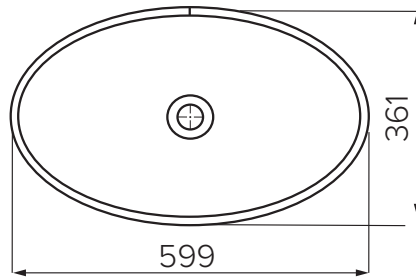

Vitreous China

White: 7351

Matte Black: 7352

W360 X H135

Coral Diamond Round

Vitreous China

White: 7356

L355 X W355 X H120

SPECIFICATION SHEET

Vessel Basin Options

Harper Oval

Mineral Composite

White: 7380

Matte White: 7380MW

L599 X W361 X H160

Washington