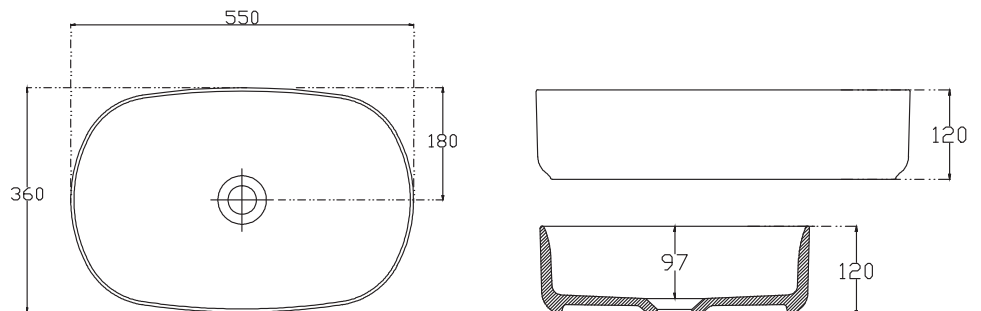

Toni Oval

Vitreous China
Gloss White: 7440GW
Matte White: 7440MW
Salmon: 7440SL
Mint: 7440MT
Taupe: 7440TP
Matte Black: 7440MB
Anthracite: 7440AT
Royal Blue: 7440RB
Emerald Green: 7440EG