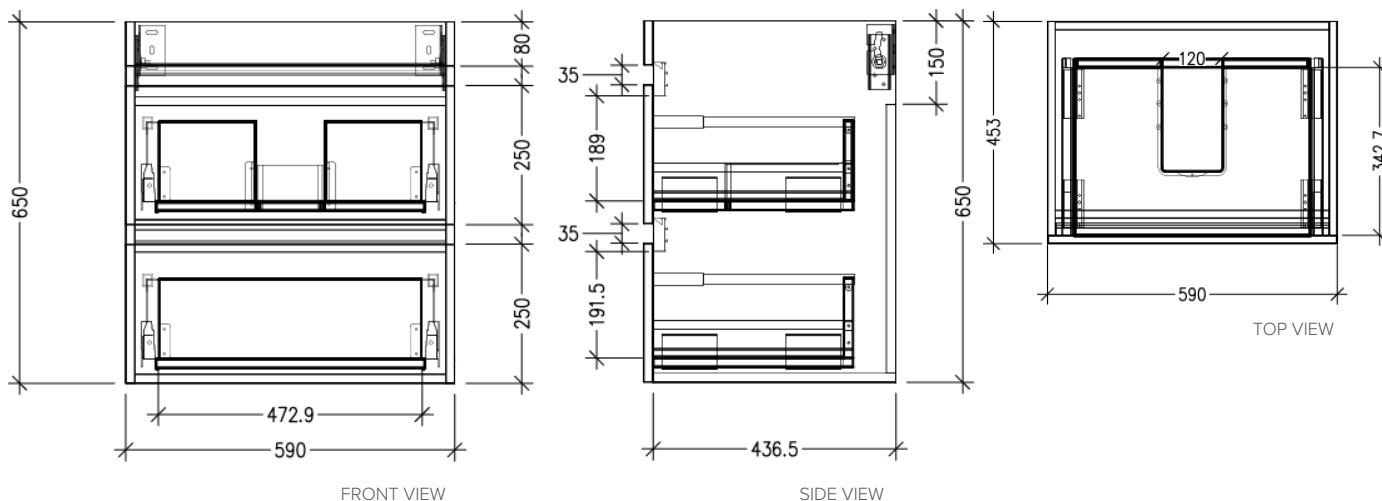

SPECIFICATION SHEET

Vega 600mm 2 Drawer Double Tier Wall Vanity

Newtech Code: 97225

Features

- Wall Hung
- Soft Close Drawer
- Negative detail with extrusion
- Laminate Woodgrain & Solid Colours on MR Board
- Slab Top Options: Stonecast Slab or Acrylic Solid Surface Slab Tops
- Dimensions: H670 x W600 x D465

*Note: Vessel basins are purchased separately.
Visit www.newtech.co.nz for full range of vessel basin options*

Technical Details

Note: All measurements shown are in millimetres. Sizes are nominal.