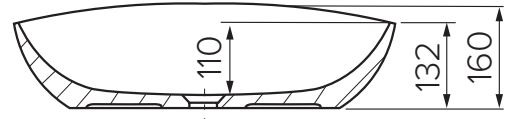

SPECIFICATION SHEET

Vessel Basin Options

Harper Oval

Mineral Composite

White: 7380

Matte White: 7380MW

L599 X W361 X H160

Washington