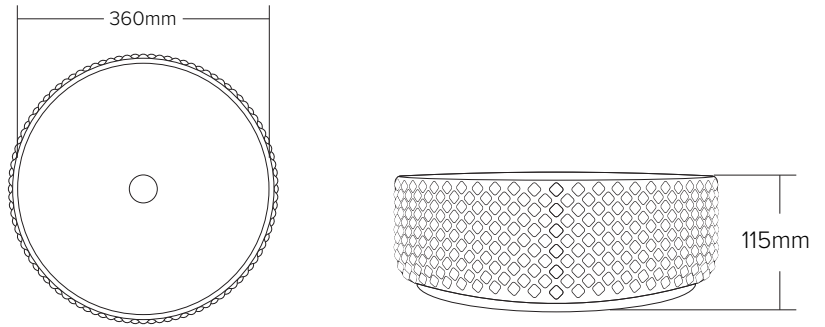

SPECIFICATION SHEET

Vessel Basin Options

Quarto Round 400

Vitreous China

White: 7350

Matte Black: 7350B

W400 x H125

Note: Not available with a slab top centre tap hole position

W300 x H110

SPECIFICATION SHEET

Vessel Basin Options

Coral Beaded Round

Vitreous China

Gloss White: 7361

Matte White: 7361MW

W360 X H115