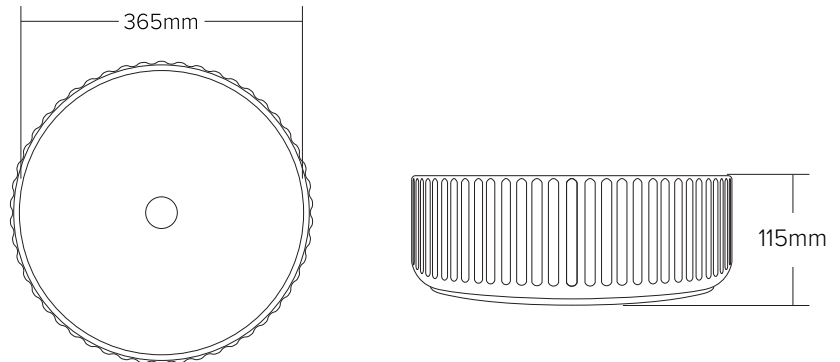

Coral Fluted Round

Vitreous China

Gloss White: 7363

Matte White: 7363MW

W365 X H115