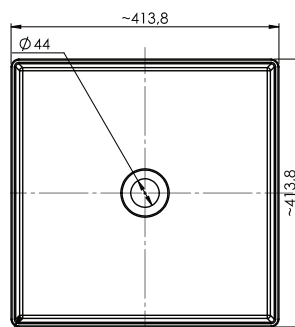

Vessel Basin Options

Maya Round

Mineral Composite
Gloss White: 7382

380L x 380W x 132H

Note: Not available with a slab top centre tap hole position

Maya Curved Square

Mineral Composite
Gloss White: 7381

400L x 350W x 151H

Note: Not available with a slab top centre tap hole position

Maya Square Elite

Mineral Composite
Gloss White: 7383

414L x 414W x 152H

Note: Not available with a slab top centre tap hole position

SPECIFICATION SHEET