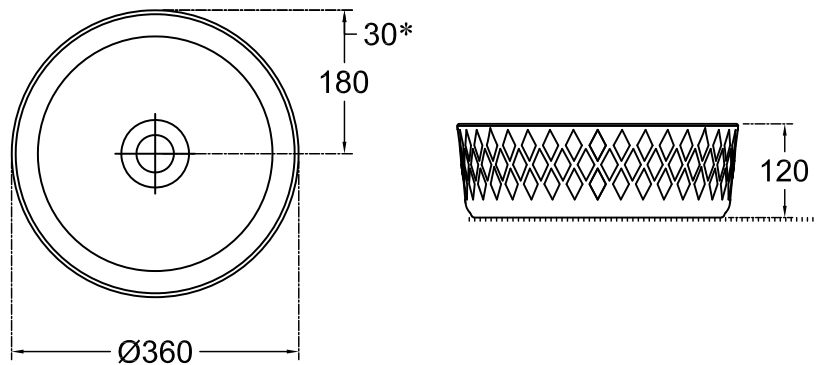

Poppi Round

Vitreous China

Gloss White: 7462GW

Matte White: 7462MW

W360 X H120