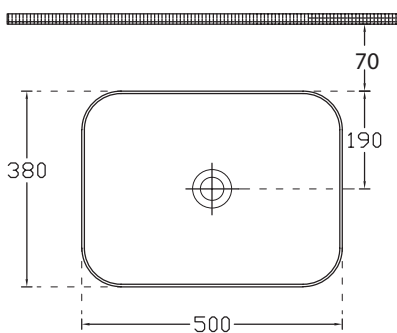

Ravani Semi-Recessed Rectangular Basin

Vitreous China

7326

W380 x L500 x H100

Note: Not available with a Quartz Slab Top