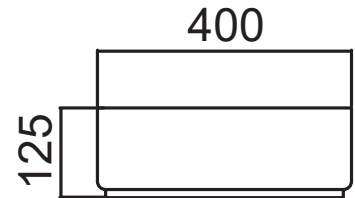

SPECIFICATION SHEET

Vessel Basin Options

Quarto Round 400

Vitreous China

White: 7350

Matte Black: 7350B

W400 x H125

Note: Not available with a slab top centre tap hole position