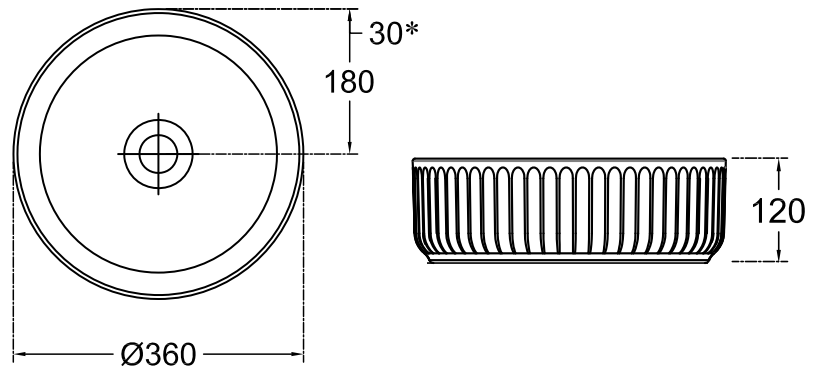

Torre Round

Vitreous China

Gloss White: 7460GW

Matte White: 7460MW

W360 X H120