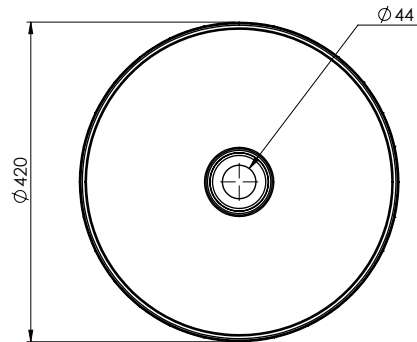

Note: Not available with a Quartz Slab Top

SPECIFICATION SHEET

Vessel Basin Options

Monaco Vessel

StoneCast Mineral Composite

Gloss White: 7458GW

Matte White: 7458MW

W420 X H239