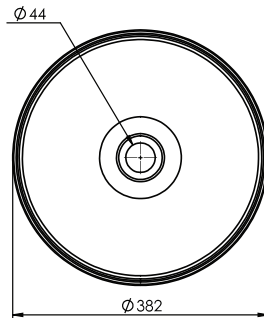

Vessel Basin Options

Maya Round

Mineral Composite
Gloss White: 7382

380L x 380W x 132H

Note: Not available with a slab top centre tap hole position

Maya Curved Square

Mineral Composite
Gloss White: 7381

400L x 350W x 151H

Note: Not available with a slab top centre tap hole position

Maya Square Elite

Mineral Composite
Gloss White: 7383

414L x 414W x 152H

Note: Not available with a slab top centre tap hole position

SPECIFICATION SHEET