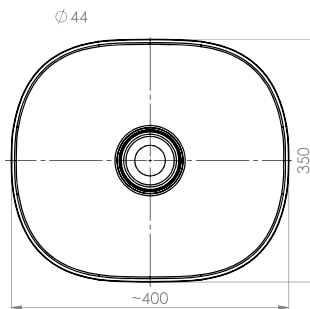

Maya Curved Square

Mineral Composite
Gloss White: 7381

400L x 350W x 151H

Note: Not available with a slab top centre tap hole position