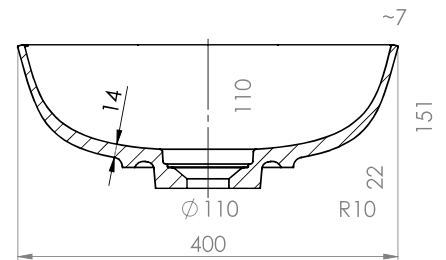

Maya Curved Square

Mineral Composite
Gloss White: 7381

400L x 350W x 151H

Note: Not available with a slab top centre tap hole position