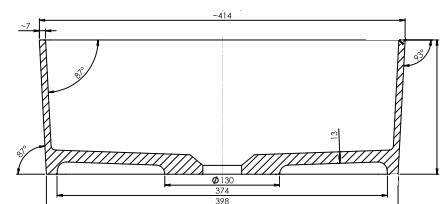

Maya Square Elite

Mineral Composite
Gloss White: 7383

414L x 414W x 152H

Note: Not available with a slab top centre tap hole position