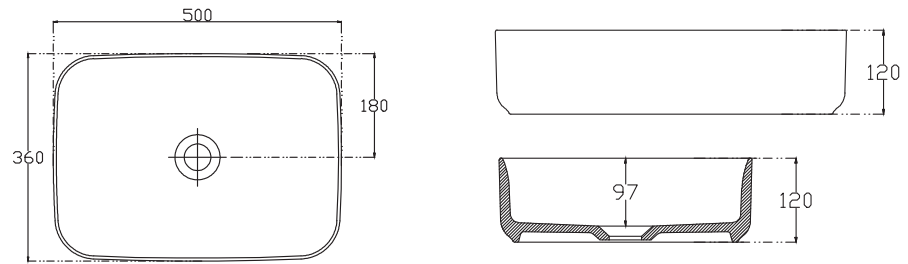

SPECIFICATION SHEET

Vessel Basin Options

Toni Rectangular

Vitreous China
Gloss White: 7430GW
Matte White: 7430MW
Salmon: 7430SL
Mint: 7430MT
Taupe: 7430TP
Matte Black: 7430MB
Anthracite: 7430AT
Royal Blue: 7430RB
Emerald Green: 7430EG