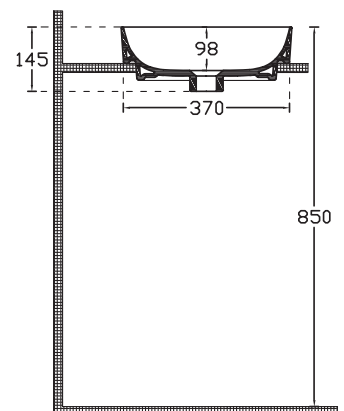

Ravani Semi-Recessed Rectangular Basin

Vitreous China

7326

W380 x L500 x H100

Note: Not available with a Quartz Slab Top