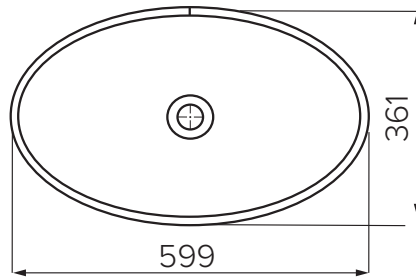

SPECIFICATION SHEET

Vessel Basin Options

Harper Oval

Mineral Composite

White: 7380

Matte White: 7380MW

L599 X W361 X H160