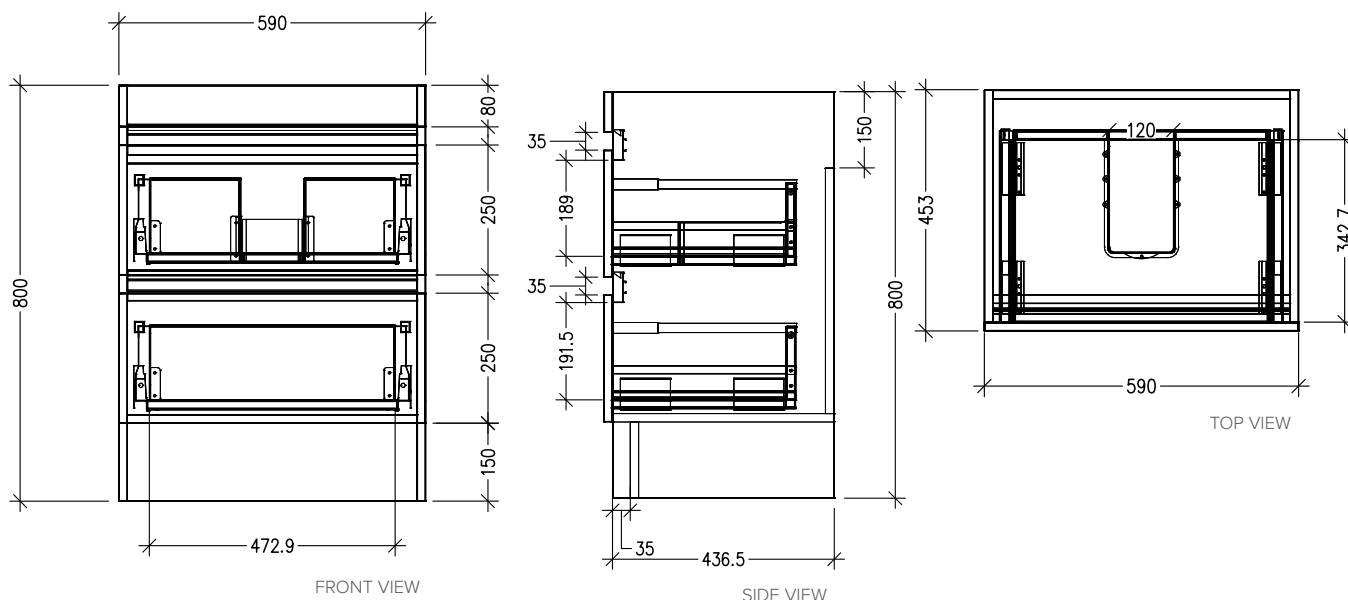

SPECIFICATION SHEET

Vega 600mm 2 Drawer Floorstanding Vanity

Newtech Code: 97227

Features

- Floorstanding
- Soft Close Drawer
- Negative detail with extrusion
- Laminate Woodgrain & Solid Colours on MR Board
- Slab Top Options: Stonecast Slab or Acrylic Solid Surface Slab Tops
- Dimensions: H820 x W600 x D465
- Floor plumbing provision has been allowed for with a 60mm space behind lower drawer
  Note: Lower Drawer DOES NOT have a plumbing cutout and is designed to offer full storage space
- Optional: Floor plumbing waste provision in bottom drawer [88515] - Additional cost applies

Technical Details

Note: All measurements shown are in millimetres. Sizes are nominal.