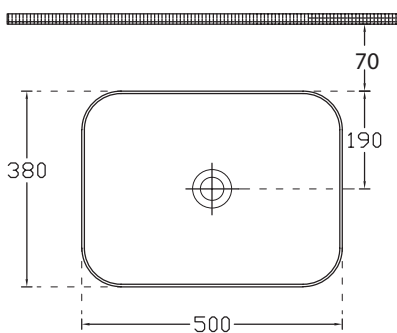

### Ravani Semi-Recessed Rectangular Basin

Vitreous China

7326

W380 x L500 x H100

Note: Not available with a Quartz Slab Top