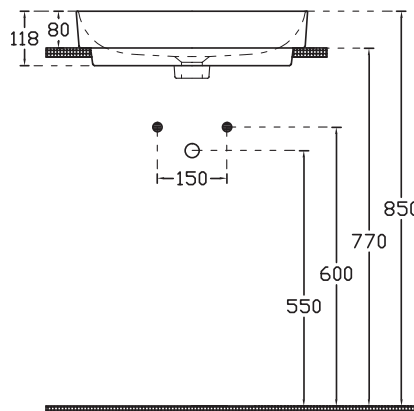

Ravani Semi-Recessed Rectangular Basin

Vitreous China

7326

W380 x L500 x H100

Note: Not available with a Quartz Slab Top