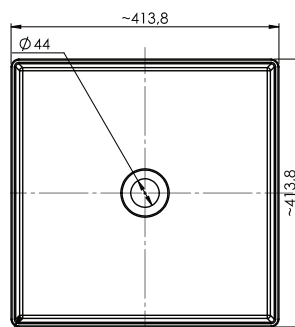

### Maya Curved Square

Mineral Composite  
Gloss White: 7381

400L x 350W x 151H

Note: Not available with a slab top centre tap hole position

### Maya Square Elite

Mineral Composite  
Gloss White: 7383

414L x 414W x 152H

Note: Not available with a slab top centre tap hole position