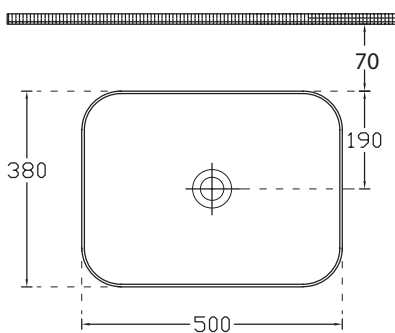

### Ravani Semi-Recessed Rectangular Basin

Vitreous China

7326

W380 x L500 x H100

Note: Not available with a Quartz Slab Top