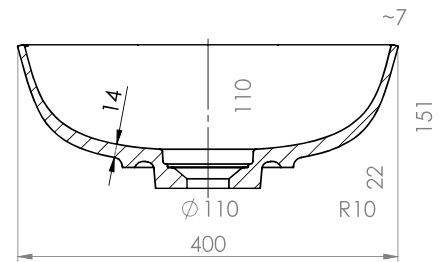

Maya Curved Square

Mineral Composite
Gloss White: 7381

400L x 350W x 151H

Note: Not available with a slab top centre tap hole position