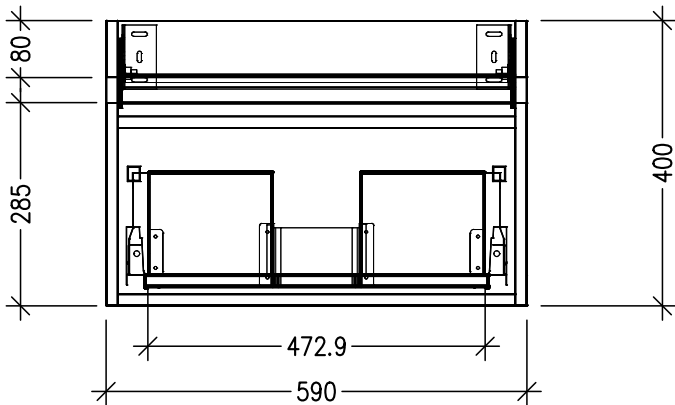

### Features

- Wall Hung
- Soft Close Drawer
- Negative detail with extrusion
- Laminate Woodgrain & Solid Colours on MR Board
- Slab Top Options: Stonecast Slab or Acrylic Solid Surface Slab Tops
- Dimensions: H420 x W600 x D465

### Technical Details

*Note: All measurements shown are in millimetres. Sizes are nominal.*

FRONT VIEW

SIDE VIEW

TOP VIEW