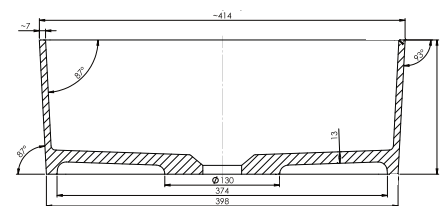

Maya Square Elite

Mineral Composite
Gloss White: 7383

414L x 414W x 152H

Note: Not available with a slab top centre tap hole position