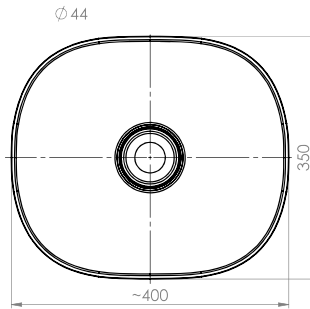

Maya Curved Square

Mineral Composite
Gloss White: 7381

400L x 350W x 151H

Note: Not available with a slab top centre tap hole position