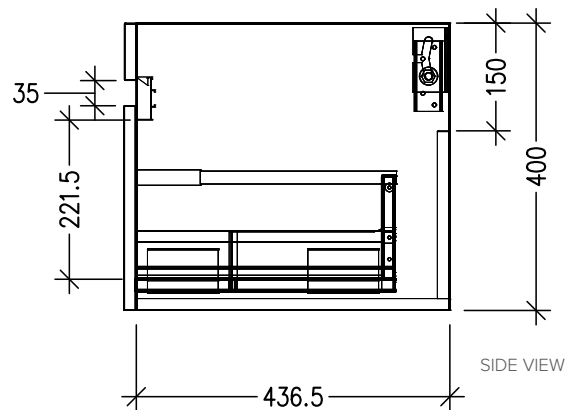

### Features

- Wall Hung
- Soft Close Drawer
- Negative detail with extrusion
- Laminate Woodgrain & Solid Colours on MR Board
- Slab Top Options: Stonecast Slab or Acrylic Solid Surface Slab Tops
- Dimensions: H420 x W600 x D465

### Technical Details

*Note: All measurements shown are in millimetres. Sizes are nominal.*

FRONT VIEW

SIDE VIEW

TOP VIEW