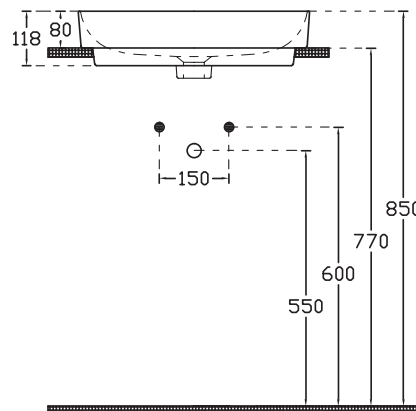

Ravani Semi-Recessed Rectangular Basin

Vitreous China

7326

W380 x L500 x H100

Note: Not available with a Quartz Slab Top