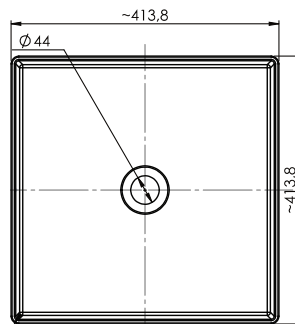

### Technical Details

*Note: All measurements shown are in millimetres. Sizes are nominal.*

FRONT VIEW

SIDE VIEW

TOP VIEW

### Maya Curved Square

Mineral Composite  
Gloss White: 7381

400L x 350W x 151H

Note: Not available with a slab top centre tap hole position

### Maya Square Elite

Mineral Composite  
Gloss White: 7383

414L x 414W x 152H

Note: Not available with a slab top centre tap hole position