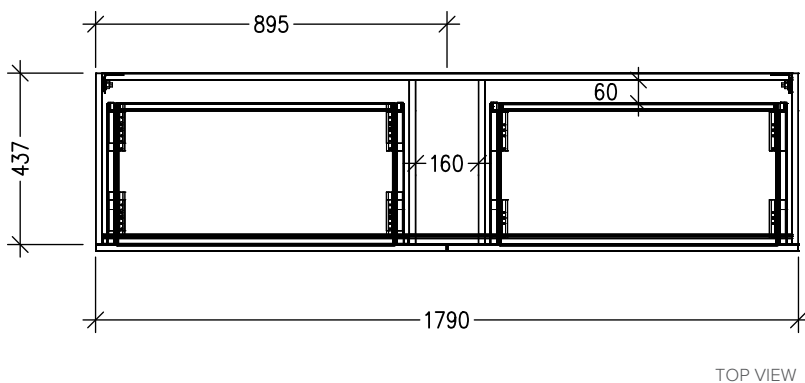

## Vega 1800mm 4 Drawer Single Basin Wall Vanity

### Features

- Wall Hung
- Full Extension Soft Close Drawers
- Negative detail finger pull with extrusion
- Cabinet:  
Laminate Woodgrain & Solid Colours  
on MR Board
- A variety of slab top options
- Dimensions: H670 x W1800 x D465

### Technical Details

Note: All measurements shown are in millimetres. Sizes are nominal.

## Slab Top Options

Slab Top 1800  
W1800 x D465 x H20

Note: Refer to [www.newtech.co.nz](http://www.newtech.co.nz) for slab top options