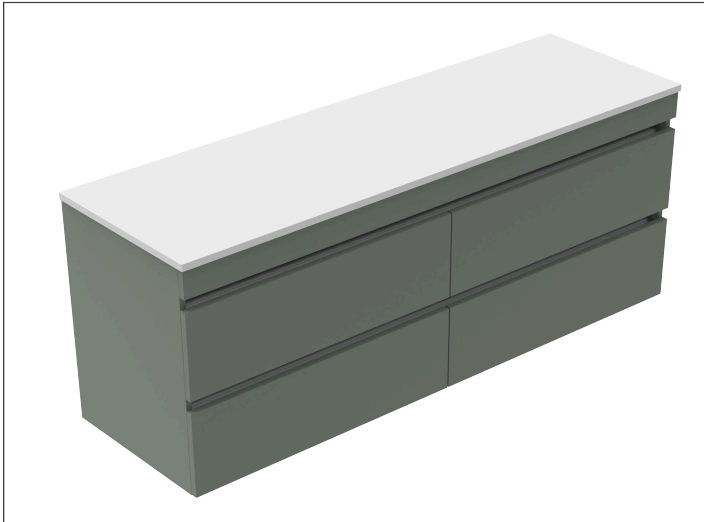

## Vega 1800mm 4 Drawer Single Basin Wall Vanity

### Features

- Wall Hung
- Full Extension Soft Close Drawers
- Negative detail finger pull with extrusion
- Cabinet:  
Laminate Woodgrain & Solid Colours  
on MR Board
- A variety of slab top options
- Dimensions: H670 x W1800 x D465