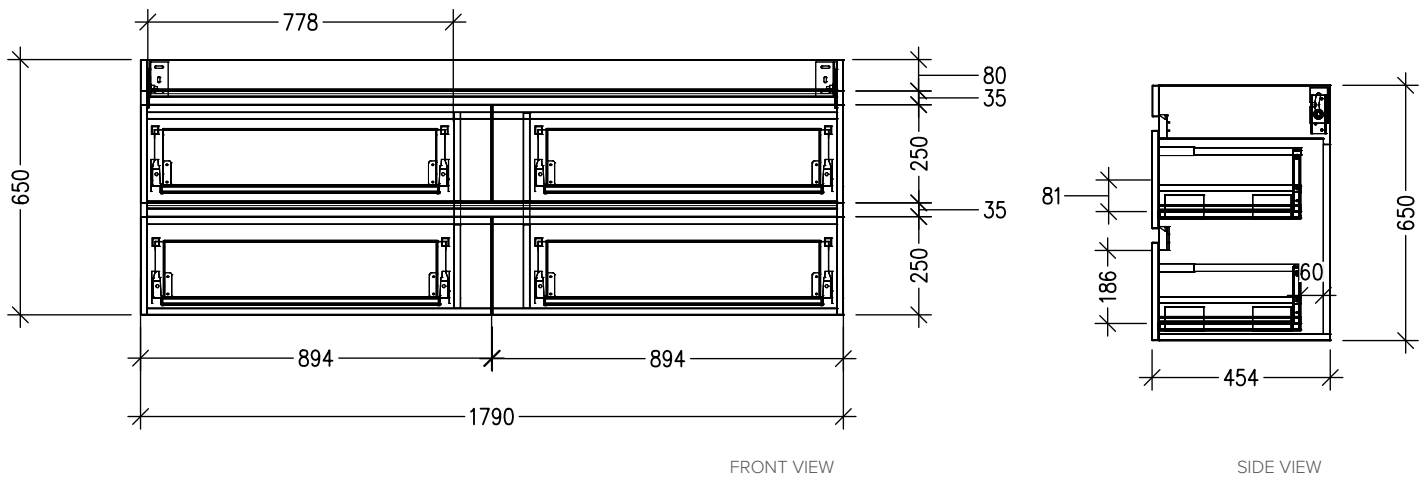

## Vega 1800mm 4 Drawer Single Basin Wall Vanity

### Features

- Wall Hung
- Full Extension Soft Close Drawers
- Negative detail finger pull with extrusion
- Cabinet:  
Laminate Woodgrain & Solid Colours  
on MR Board
- A variety of slab top options
- Dimensions: H670 x W1800 x D465

### Technical Details

Note: All measurements shown are in millimetres. Sizes are nominal.

## Slab Top Options

Slab Top 1800  
W1800 x D465 x H20

Note: Refer to [www.newtech.co.nz](http://www.newtech.co.nz) for slab top options