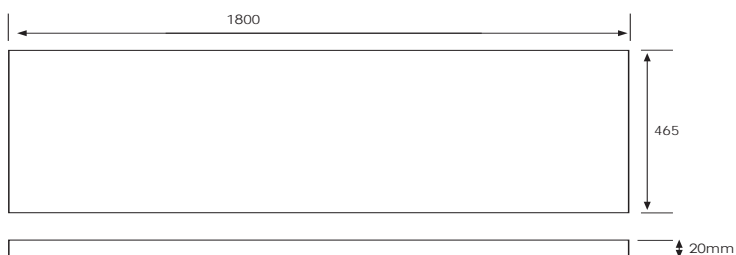

### Technical Details

Note: All measurements shown are in millimetres. Sizes are nominal.

## Slab Top Options

Slab Top 1800  
W1800 x D465 x H20

Note: Refer to [www.newtech.co.nz](http://www.newtech.co.nz) for slab top options