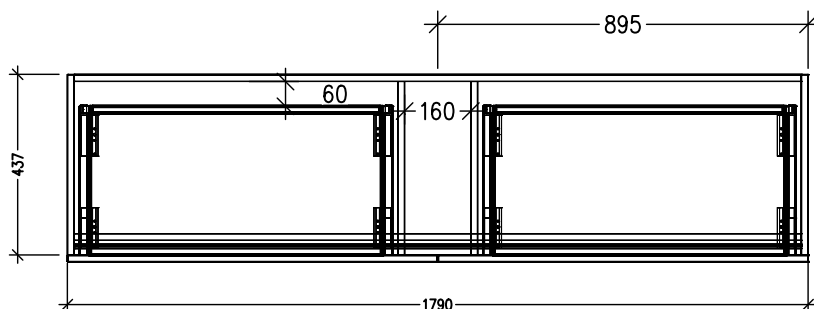

Technical Details

TOP VIEW