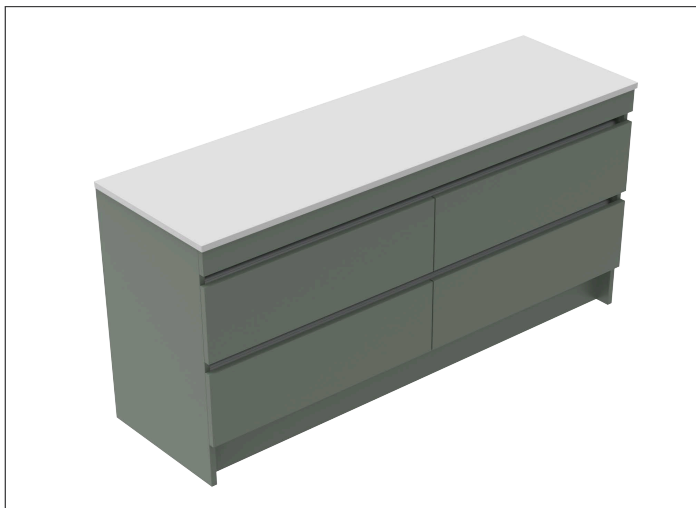

## Vega 1800mm 4 Drawer Single Basin Floor Vanity

### Features

- Floorstanding
- Full Extension Soft Close Drawers
- Negative detail finger pull with extrusion
- Cabinet:  
Laminate Woodgrain & Solid Colours  
on MR Board
- A variety of slab top options
- Dimensions: H820 x W1800 x D465
- **Optional: Floor plumbing waste provision in bottom drawer [88515] - Additional cost applies**