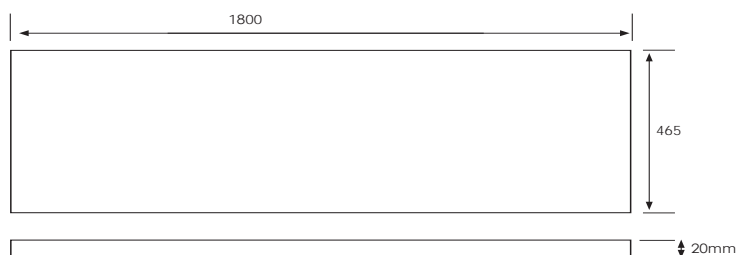

### Features

- Floorstanding
- Full Extension Soft Close Drawers
- Negative detail finger pull with extrusion
- Cabinet:  
Laminate Woodgrain & Solid Colours  
on MR Board
- A variety of slab top options
- Dimensions: H820 x W1800 x D465
- **Optional: Floor plumbing waste provision in bottom drawer [88515] - Additional cost applies**

*Note: Vessel basins are purchased separately.  
Visit [www.newtech.co.nz](http://www.newtech.co.nz) for full range of vessel basin options.*

Note: All measurements shown are in millimetres. Sizes are nominal.

### Technical Details

TOP VIEW

FRONT VIEW

SIDE VIEW

## Slab Top Options

Slab Top 1800  
W1800 x D465 x H20

Note: Refer to [www.newtech.co.nz](http://www.newtech.co.nz) for slab top options