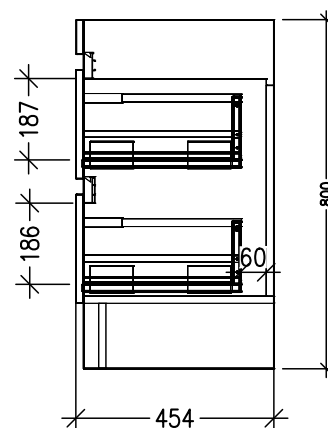

### Features

- Floorstanding
- Full Extension Soft Close Drawers
- Negative detail finger pull with extrusion
- Cabinet:  
Laminate Woodgrain & Solid Colours  
on MR Board
- A variety of slab top options
- Dimensions: H820 x W1800 x D465
- **Optional: Floor plumbing waste provision in bottom drawer [88515] - Additional cost applies**

*Note: Vessel basins are purchased separately.  
Visit [www.newtech.co.nz](http://www.newtech.co.nz) for full range of vessel basin options.*

Note: All measurements shown are in millimetres. Sizes are nominal.

### Technical Details

TOP VIEW

FRONT VIEW

SIDE VIEW

## Slab Top Options

Slab Top 1800  
W1800 x D465 x H20

Note: Refer to [www.newtech.co.nz](http://www.newtech.co.nz) for slab top options