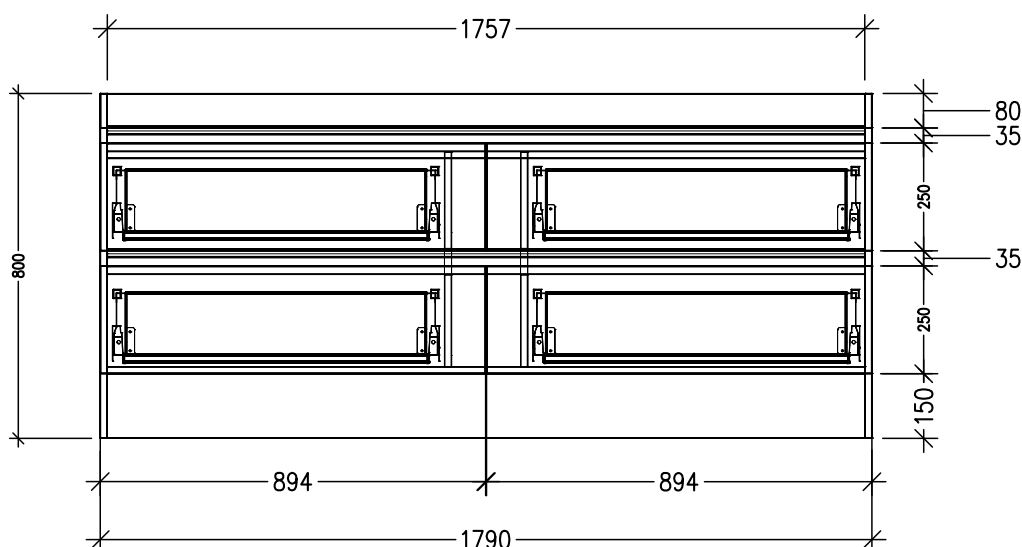

### Features

- Floorstanding
- Full Extension Soft Close Drawers
- Negative detail finger pull with extrusion
- Cabinet:  
Laminate Woodgrain & Solid Colours  
on MR Board
- A variety of slab top options
- Dimensions: H820 x W1800 x D465
- **Optional: Floor plumbing waste provision in bottom drawer [88515] - Additional cost applies**

*Note: Vessel basins are purchased separately.  
Visit [www.newtech.co.nz](http://www.newtech.co.nz) for full range of vessel basin options.*

Note: All measurements shown are in millimetres. Sizes are nominal.

### Technical Details

TOP VIEW

FRONT VIEW

SIDE VIEW

## Slab Top Options

Slab Top 1800  
W1800 x D465 x H20

Note: Refer to [www.newtech.co.nz](http://www.newtech.co.nz) for slab top options