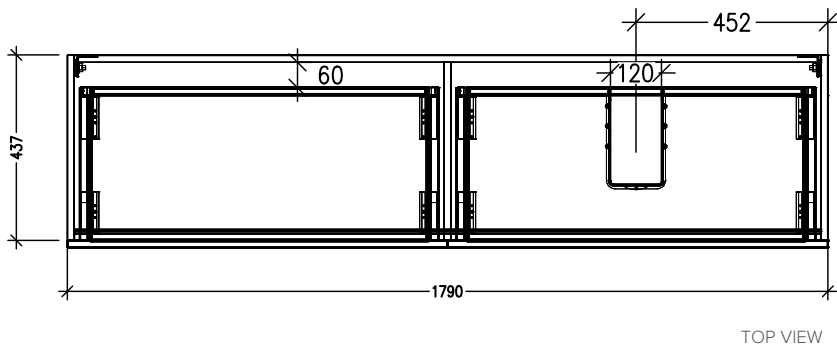

SPECIFICATION SHEET

Vega 1800mm 4 Drawer Right Offset Basin Wall Vanity

Features

- Wall Hung, Right Offset Basin
- Full Extension Soft Close Drawers
- Negative detail finger pull with extrusion
- Laminate Woodgrain & Solid Colours on MR Board
- A variety of slab top options
- Dimensions: H670 x W1800 x D465
- Plumbing provision has been allowed for with a 60mm space behind lower drawers. Note lower drawers DO NOT have a plumbing cutout and are designed to offer full storage space

*Note: Vessel basins are purchased separately.
Visit www.newtech.co.nz for full range of vessel basin options.*

Technical Details

Note: All measurements shown are in millimetres. Sizes are nominal.

TOP VIEW

FRONT VIEW

SIDE VIEW

SPECIFICATION SHEET

Slab Top Options

Slab Top 1800
W1800 x D465 x H20

Note: Refer to www.newtech.co.nz for slab top options