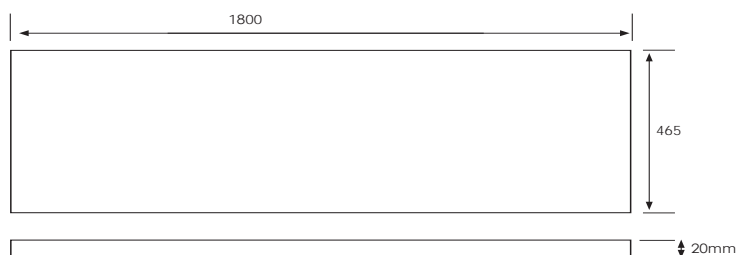

SPECIFICATION SHEET

Vega 1800mm 4 Drawer Right Offset Basin Wall Vanity

Features

- Wall Hung, Right Offset Basin
- Full Extension Soft Close Drawers
- Negative detail finger pull with extrusion
- Laminate Woodgrain & Solid Colours on MR Board
- A variety of slab top options
- Dimensions: H670 x W1800 x D465
- Plumbing provision has been allowed for with a 60mm space behind lower drawers. Note lower drawers DO NOT have a plumbing cutout and are designed to offer full storage space

*Note: Vessel basins are purchased separately.
Visit www.newtech.co.nz for full range of vessel basin options.*

Technical Details

Note: All measurements shown are in millimetres. Sizes are nominal.

TOP VIEW

FRONT VIEW

SIDE VIEW

SPECIFICATION SHEET

Slab Top Options

Slab Top 1800
W1800 x D465 x H20

Note: Refer to www.newtech.co.nz for slab top options