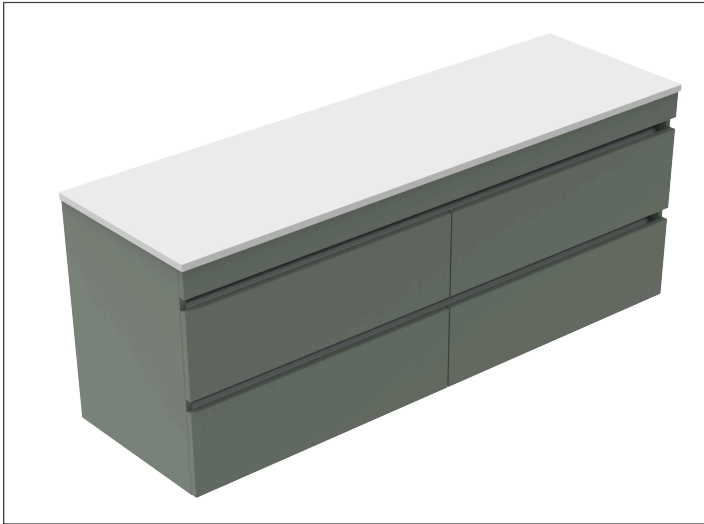

SPECIFICATION SHEET

Vega 1800mm 4 Drawer Right Offset Basin Wall Vanity

Features

- Wall Hung, Right Offset Basin
- Full Extension Soft Close Drawers
- Negative detail finger pull with extrusion
- Laminate Woodgrain & Solid Colours on MR Board
- A variety of slab top options
- Dimensions: H670 x W1800 x D465
- Plumbing provision has been allowed for with a 60mm space behind lower drawers. Note lower drawers DO NOT have a plumbing cutout and are designed to offer full storage space

*Note: Vessel basins are purchased separately.
Visit www.newtech.co.nz for full range of vessel basin options.*

Technical Details

Note: All measurements shown are in millimetres. Sizes are nominal.

TOP VIEW

FRONT VIEW

SIDE VIEW

SPECIFICATION SHEET

Slab Top Options

Slab Top 1800
W1800 x D465 x H20

Note: Refer to www.newtech.co.nz for slab top options