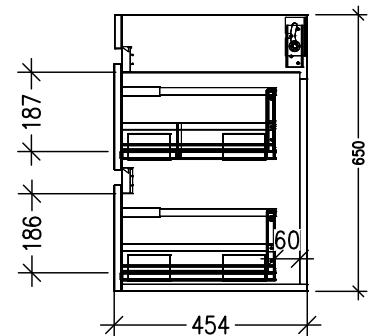

SPECIFICATION SHEET

Vega 1800mm 4 Drawer Right Offset Basin Wall Vanity

Features

- Wall Hung, Right Offset Basin
- Full Extension Soft Close Drawers
- Negative detail finger pull with extrusion
- Laminate Woodgrain & Solid Colours on MR Board
- A variety of slab top options
- Dimensions: H670 x W1800 x D465
- Plumbing provision has been allowed for with a 60mm space behind lower drawers. Note lower drawers DO NOT have a plumbing cutout and are designed to offer full storage space

*Note: Vessel basins are purchased separately.
Visit www.newtech.co.nz for full range of vessel basin options.*

Technical Details

Note: All measurements shown are in millimetres. Sizes are nominal.

TOP VIEW

FRONT VIEW

SIDE VIEW

SPECIFICATION SHEET

Slab Top Options

Slab Top 1800
W1800 x D465 x H20

Note: Refer to www.newtech.co.nz for slab top options