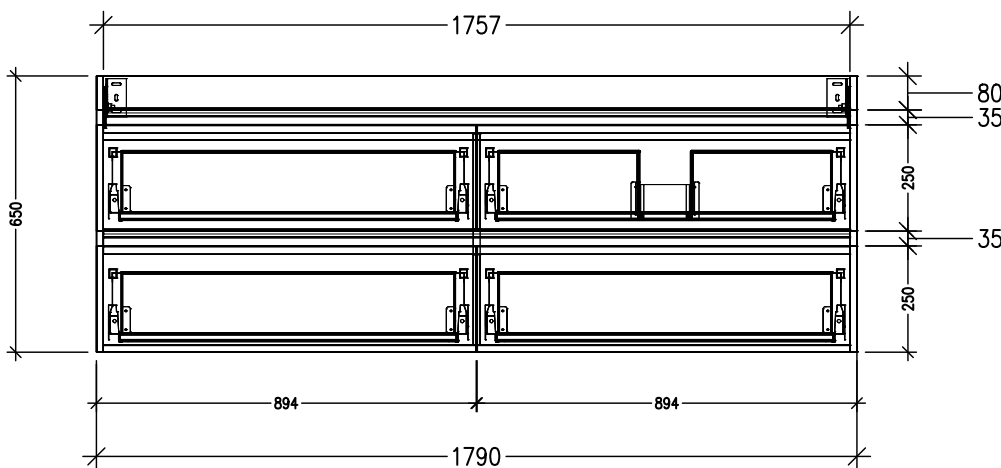

SPECIFICATION SHEET

Vega 1800mm 4 Drawer Right Offset Basin Wall Vanity

Features

- Wall Hung, Right Offset Basin
- Full Extension Soft Close Drawers
- Negative detail finger pull with extrusion
- Laminate Woodgrain & Solid Colours on MR Board
- A variety of slab top options
- Dimensions: H670 x W1800 x D465
- Plumbing provision has been allowed for with a 60mm space behind lower drawers. Note lower drawers DO NOT have a plumbing cutout and are designed to offer full storage space

*Note: Vessel basins are purchased separately.
Visit www.newtech.co.nz for full range of vessel basin options.*

Technical Details

Note: All measurements shown are in millimetres. Sizes are nominal.

TOP VIEW

FRONT VIEW

SIDE VIEW

SPECIFICATION SHEET

Slab Top Options

Slab Top 1800
W1800 x D465 x H20

Note: Refer to www.newtech.co.nz for slab top options