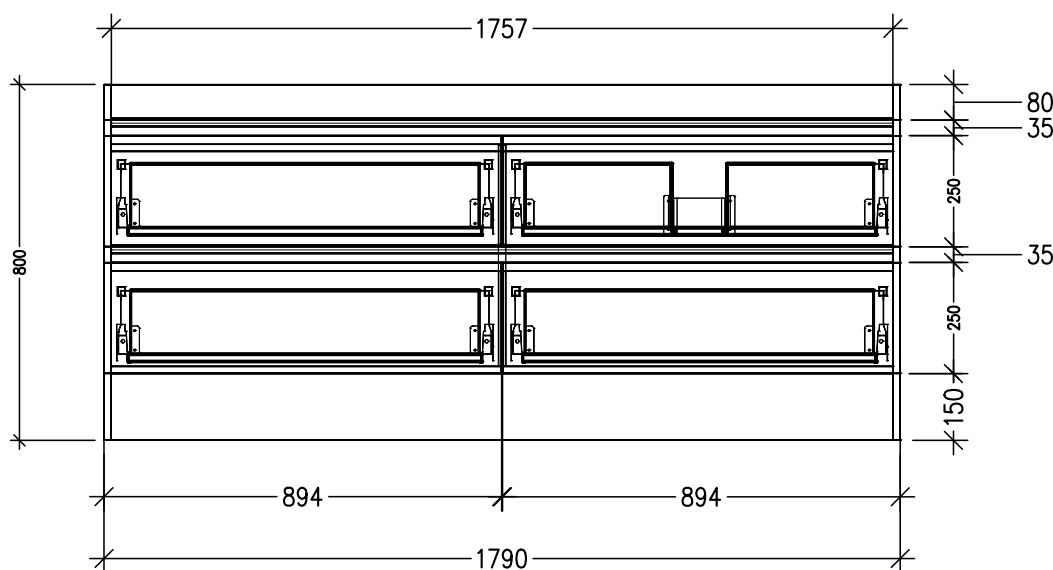

SPECIFICATION SHEET

Vega 1800mm 4 Drawer Right Offset Basin Floor Vanity

Features

- Floorstanding, Right Offset Basin
- Full Extension Soft Close Drawers
- Negative detail finger pull with extrusion
- Laminate Woodgrain & Solid Colours on MR Board
- A Variety of slab top options
- Dimensions: H820 x W1800 x D465
- Floor plumbing provision has been allowed for with a 60mm space behind lower drawer. Note lower drawer DO NOT have a plumbing cutout and are designed to offer full storage space.
- **Optional: Floor plumbing waste provision in bottom drawer [88515] - Additional cost applies**

*Note: Vessel basins are purchased separately.
Visit www.newtech.co.nz for full range of vessel basin options.*

Technical Details

Note: All measurements shown are in millimetres. Sizes are nominal.

TOP VIEW

FRONT VIEW

SIDE VIEW

SPECIFICATION SHEET

Slab Top Options

Slab Top 1800
W1800 x D465 x H20

Note: Refer to www.newtech.co.nz for slab top options