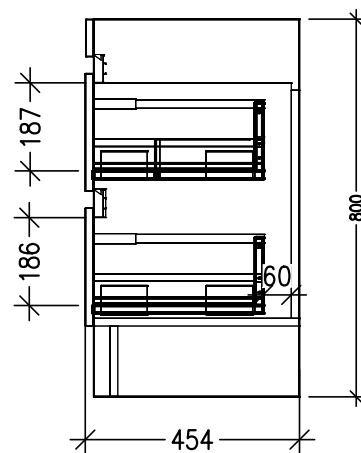

SPECIFICATION SHEET

Vega 1800mm 4 Drawer Right Offset Basin Floor Vanity

Features

- Floorstanding, Right Offset Basin
- Full Extension Soft Close Drawers
- Negative detail finger pull with extrusion
- Laminate Woodgrain & Solid Colours on MR Board
- A Variety of slab top options
- Dimensions: H820 x W1800 x D465
- Floor plumbing provision has been allowed for with a 60mm space behind lower drawer. Note lower drawer DO NOT have a plumbing cutout and are designed to offer full storage space.
- **Optional: Floor plumbing waste provision in bottom drawer [88515] - Additional cost applies**

*Note: Vessel basins are purchased separately.
Visit www.newtech.co.nz for full range of vessel basin options.*

Technical Details

Note: All measurements shown are in millimetres. Sizes are nominal.

TOP VIEW

FRONT VIEW

SIDE VIEW

SPECIFICATION SHEET

Slab Top Options

Slab Top 1800
W1800 x D465 x H20

Note: Refer to www.newtech.co.nz for slab top options