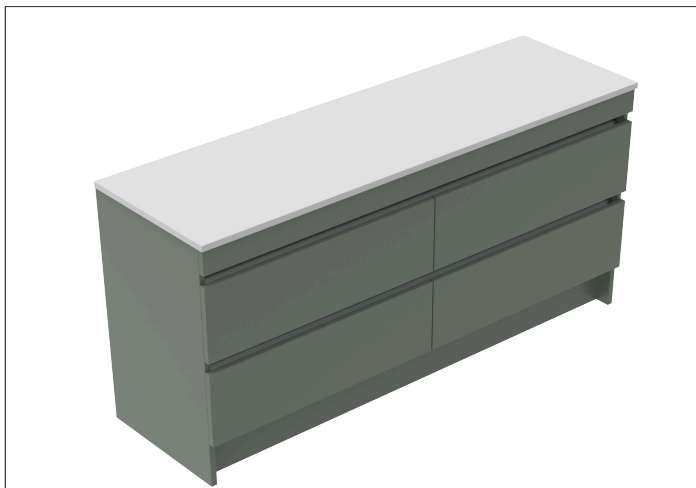

SPECIFICATION SHEET

Vega 1800mm 4 Drawer Right Offset Basin Floor Vanity

Features

- Floorstanding, Right Offset Basin
- Full Extension Soft Close Drawers
- Negative detail finger pull with extrusion
- Laminate Woodgrain & Solid Colours on MR Board
- A Variety of slab top options
- Dimensions: H820 x W1800 x D465
- Floor plumbing provision has been allowed for with a 60mm space behind lower drawer. Note lower drawer DO NOT have a plumbing cutout and are designed to offer full storage space.
- **Optional: Floor plumbing waste provision in bottom drawer [88515] - Additional cost applies**

*Note: Vessel basins are purchased separately.
Visit www.newtech.co.nz for full range of vessel basin options.*

Technical Details

Note: All measurements shown are in millimetres. Sizes are nominal.

TOP VIEW

FRONT VIEW

SIDE VIEW

SPECIFICATION SHEET

Slab Top Options

Slab Top 1800
W1800 x D465 x H20

Note: Refer to www.newtech.co.nz for slab top options