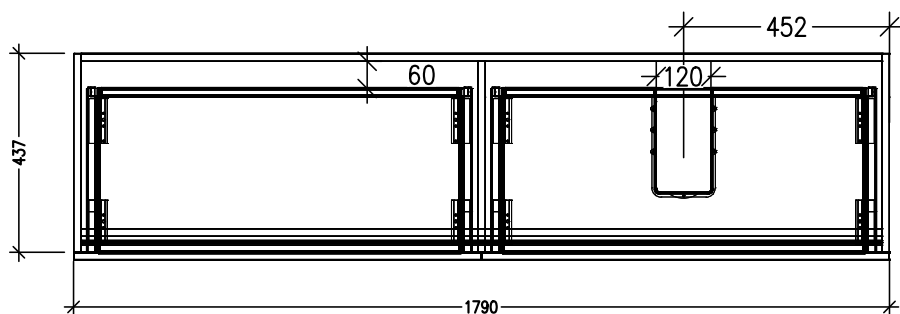

SPECIFICATION SHEET

Vega 1800mm 4 Drawer Right Offset Basin Floor Vanity

Features

- Floorstanding, Right Offset Basin
- Full Extension Soft Close Drawers
- Negative detail finger pull with extrusion
- Laminate Woodgrain & Solid Colours on MR Board
- A Variety of slab top options
- Dimensions: H820 x W1800 x D465
- Floor plumbing provision has been allowed for with a 60mm space behind lower drawer. Note lower drawer DO NOT have a plumbing cutout and are designed to offer full storage space.
- **Optional: Floor plumbing waste provision in bottom drawer [88515] - Additional cost applies**

*Note: Vessel basins are purchased separately.
Visit www.newtech.co.nz for full range of vessel basin options.*

Technical Details

Note: All measurements shown are in millimetres. Sizes are nominal.

TOP VIEW

FRONT VIEW

SIDE VIEW

SPECIFICATION SHEET

Slab Top Options

Slab Top 1800
W1800 x D465 x H20

Note: Refer to www.newtech.co.nz for slab top options