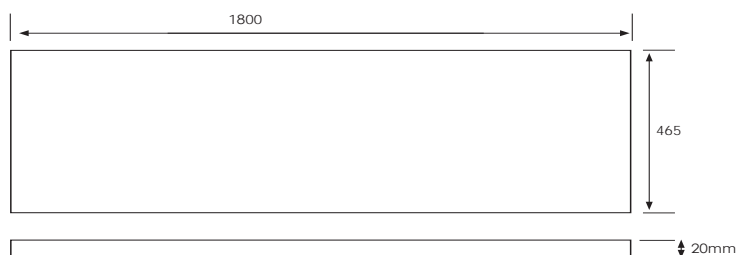

SPECIFICATION SHEET

Vega 1800mm 4 Drawer Right Offset Basin Floor Vanity

Features

- Floorstanding, Right Offset Basin
- Full Extension Soft Close Drawers
- Negative detail finger pull with extrusion
- Laminate Woodgrain & Solid Colours on MR Board
- A Variety of slab top options
- Dimensions: H820 x W1800 x D465
- Floor plumbing provision has been allowed for with a 60mm space behind lower drawer. Note lower drawer DO NOT have a plumbing cutout and are designed to offer full storage space.
- **Optional: Floor plumbing waste provision in bottom drawer [88515] - Additional cost applies**

*Note: Vessel basins are purchased separately.
Visit www.newtech.co.nz for full range of vessel basin options.*

Technical Details

Note: All measurements shown are in millimetres. Sizes are nominal.

TOP VIEW

FRONT VIEW

SIDE VIEW

SPECIFICATION SHEET

Slab Top Options

Slab Top 1800
W1800 x D465 x H20

Note: Refer to www.newtech.co.nz for slab top options