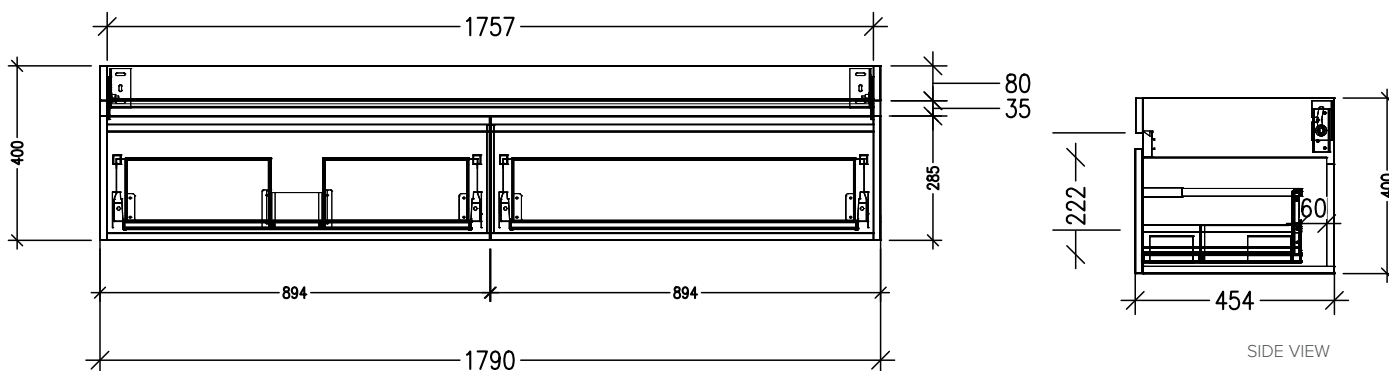

SPECIFICATION SHEET

Vega 1800mm 2 Drawer Left Offset Basin Wall Vanity

Features

- Wall Hung, Left Offset Basin
- Full Extension Soft Close Drawers
- Negative detail finger pull with extrusion
- Laminate Woodgrain & Solid Colours on MR Board
- A variety of slab top options
- Dimensions: H420 x W1800 x D465

*Note: Vessel basins are purchased separately.
Visit www.newtech.co.nz for full range of vessel basin options.*

Technical Details

Note: All measurements shown are in millimetres. Sizes are nominal.

TOP VIEW

FRONT VIEW

SIDE VIEW

SPECIFICATION SHEET

Slab Top Options

Slab Top 1800
W1800 x D465 x H20

Note: Refer to www.newtech.co.nz for slab top options