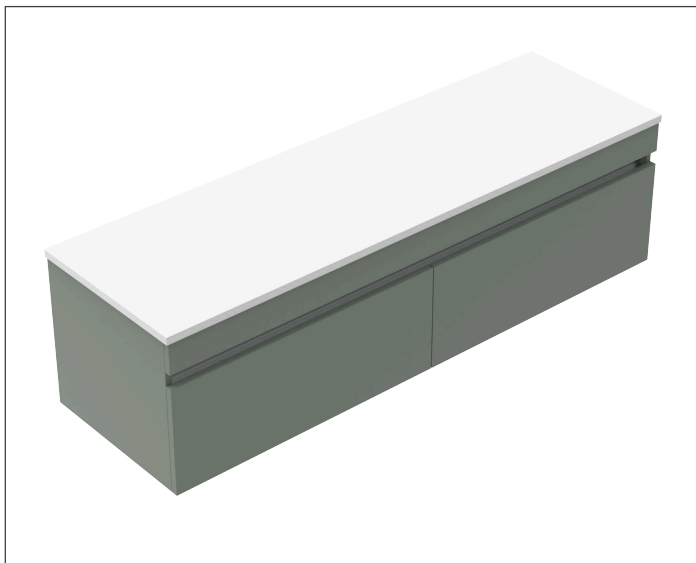

SPECIFICATION SHEET

Vega 1800mm 2 Drawer Left Offset Basin Wall Vanity

Features

- Wall Hung, Left Offset Basin
- Full Extension Soft Close Drawers
- Negative detail finger pull with extrusion
- Laminate Woodgrain & Solid Colours on MR Board
- A variety of slab top options
- Dimensions: H420 x W1800 x D465

*Note: Vessel basins are purchased separately.
Visit www.newtech.co.nz for full range of vessel basin options.*

Technical Details

Note: All measurements shown are in millimetres. Sizes are nominal.

TOP VIEW

FRONT VIEW

SIDE VIEW

SPECIFICATION SHEET

Slab Top Options

Slab Top 1800
W1800 x D465 x H20

Note: Refer to www.newtech.co.nz for slab top options