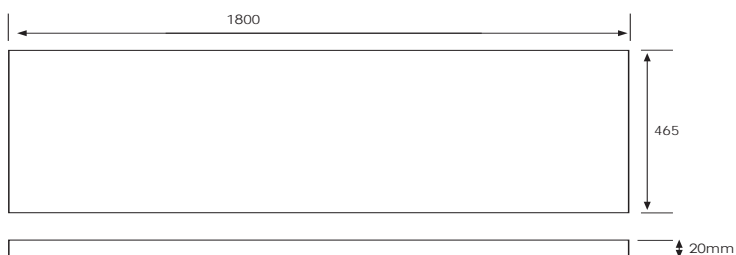

SPECIFICATION SHEET

Vega 1800mm 2 Drawer Left Offset Basin Wall Vanity

Features

- Wall Hung, Left Offset Basin
- Full Extension Soft Close Drawers
- Negative detail finger pull with extrusion
- Laminate Woodgrain & Solid Colours on MR Board
- A variety of slab top options
- Dimensions: H420 x W1800 x D465

*Note: Vessel basins are purchased separately.
Visit www.newtech.co.nz for full range of vessel basin options.*

Technical Details

Note: All measurements shown are in millimetres. Sizes are nominal.

TOP VIEW

FRONT VIEW

SIDE VIEW

SPECIFICATION SHEET

Slab Top Options

Slab Top 1800
W1800 x D465 x H20

Note: Refer to www.newtech.co.nz for slab top options