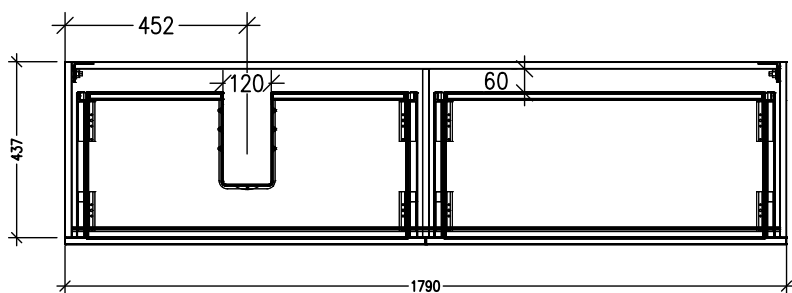

SPECIFICATION SHEET

Vega 1800mm 2 Drawer Left Offset Basin Wall Vanity

Features

- Wall Hung, Left Offset Basin
- Full Extension Soft Close Drawers
- Negative detail finger pull with extrusion
- Laminate Woodgrain & Solid Colours on MR Board
- A variety of slab top options
- Dimensions: H420 x W1800 x D465

*Note: Vessel basins are purchased separately.
Visit www.newtech.co.nz for full range of vessel basin options.*

Technical Details

Note: All measurements shown are in millimetres. Sizes are nominal.

TOP VIEW

FRONT VIEW

SIDE VIEW

SPECIFICATION SHEET

Slab Top Options

Slab Top 1800
W1800 x D465 x H20

Note: Refer to www.newtech.co.nz for slab top options