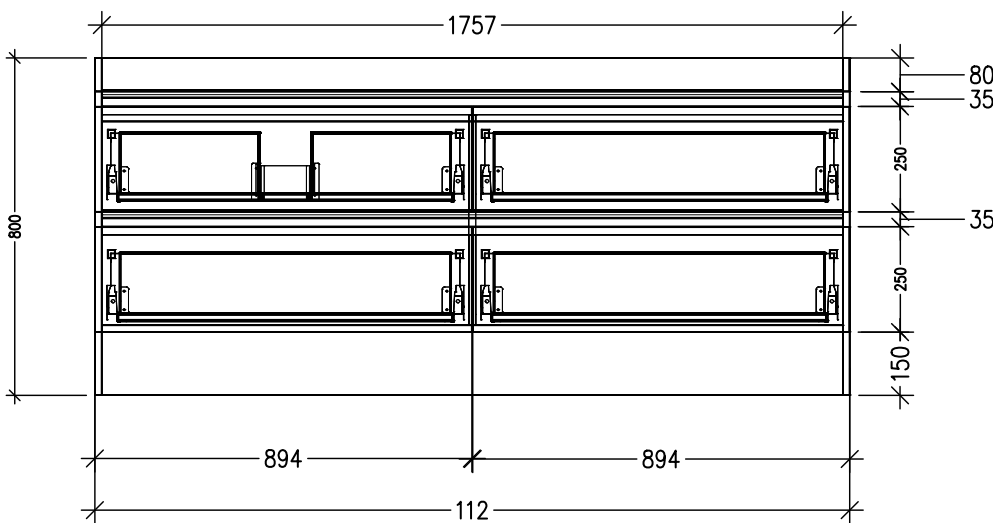

SPECIFICATION SHEET

Vega 1800mm 4 Drawer Left Offset Basin Floor Vanity

Features

- Floorstanding, Left Offset Basin
- Full Extension Soft Close Drawers
- Negative detail finger pull with extrusion
- Laminate Woodgrain & Solid Colours on MR Board
- A Variety of slab top options
- Dimensions: H820 x W1800 x D465
- Floor plumbing provision has been allowed for with a 60mm space behind lower drawer. Note lower drawer DO NOT have a plumbing cutout and are designed to offer full storage space.
- **Optional: Floor plumbing waste provision in bottom drawer [88515] - Additional cost applies**

*Note: Vessel basins are purchased separately.
Visit www.newtech.co.nz for full range of vessel basin options.*

Technical Details

Note: All measurements shown are in millimetres. Sizes are nominal.

TOP VIEW

FRONT VIEW

SIDE VIEW

SPECIFICATION SHEET

Slab Top Options

Slab Top 1800
W1800 x D465 x H20

Note: Refer to www.newtech.co.nz for slab top options