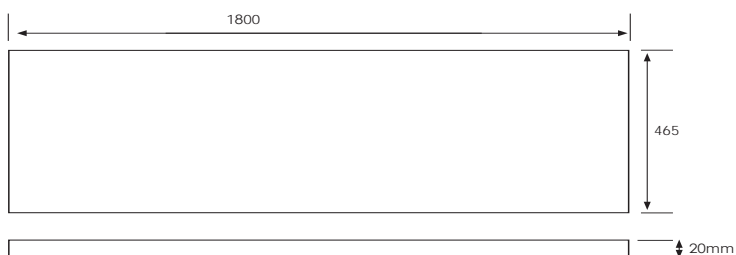

SPECIFICATION SHEET

Vega 1800mm 4 Drawer Left Offset Basin Floor Vanity

Features

- Floorstanding, Left Offset Basin
- Full Extension Soft Close Drawers
- Negative detail finger pull with extrusion
- Laminate Woodgrain & Solid Colours on MR Board
- A Variety of slab top options
- Dimensions: H820 x W1800 x D465
- Floor plumbing provision has been allowed for with a 60mm space behind lower drawer. Note lower drawer DO NOT have a plumbing cutout and are designed to offer full storage space.
- **Optional: Floor plumbing waste provision in bottom drawer [88515] - Additional cost applies**

*Note: Vessel basins are purchased separately.
Visit www.newtech.co.nz for full range of vessel basin options.*

Technical Details

Note: All measurements shown are in millimetres. Sizes are nominal.

TOP VIEW

FRONT VIEW

SIDE VIEW

SPECIFICATION SHEET

Slab Top Options

Slab Top 1800
W1800 x D465 x H20

Note: Refer to www.newtech.co.nz for slab top options