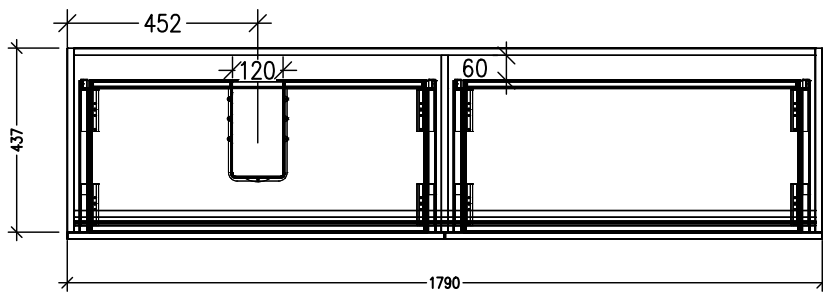

SPECIFICATION SHEET

Vega 1800mm 4 Drawer Left Offset Basin Floor Vanity

Features

- Floorstanding, Left Offset Basin
- Full Extension Soft Close Drawers
- Negative detail finger pull with extrusion
- Laminate Woodgrain & Solid Colours on MR Board
- A Variety of slab top options
- Dimensions: H820 x W1800 x D465
- Floor plumbing provision has been allowed for with a 60mm space behind lower drawer. Note lower drawer DO NOT have a plumbing cutout and are designed to offer full storage space.
- **Optional: Floor plumbing waste provision in bottom drawer [88515] - Additional cost applies**

*Note: Vessel basins are purchased separately.
Visit www.newtech.co.nz for full range of vessel basin options.*

Technical Details

Note: All measurements shown are in millimetres. Sizes are nominal.

TOP VIEW

FRONT VIEW

SIDE VIEW

SPECIFICATION SHEET

Slab Top Options

Slab Top 1800
W1800 x D465 x H20

Note: Refer to www.newtech.co.nz for slab top options