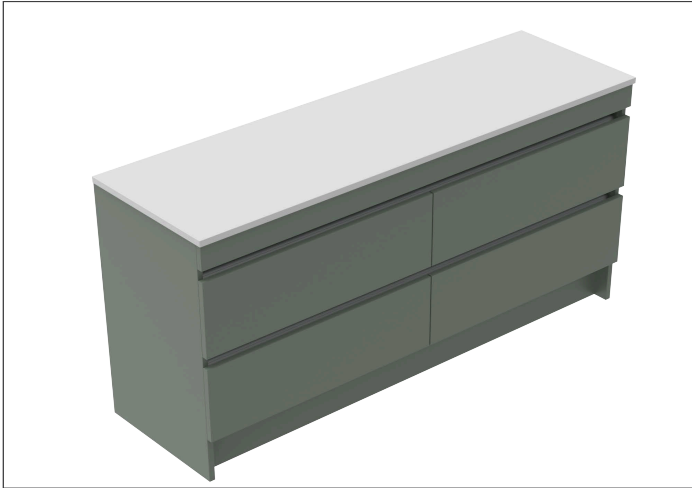

SPECIFICATION SHEET

Vega 1800mm 4 Drawer Left Offset Basin Floor Vanity

Features

- Floorstanding, Left Offset Basin
- Full Extension Soft Close Drawers
- Negative detail finger pull with extrusion
- Laminate Woodgrain & Solid Colours on MR Board
- A Variety of slab top options
- Dimensions: H820 x W1800 x D465
- Floor plumbing provision has been allowed for with a 60mm space behind lower drawer. Note lower drawer DO NOT have a plumbing cutout and are designed to offer full storage space.
- **Optional: Floor plumbing waste provision in bottom drawer [88515] - Additional cost applies**

*Note: Vessel basins are purchased separately.
Visit www.newtech.co.nz for full range of vessel basin options.*

Technical Details

Note: All measurements shown are in millimetres. Sizes are nominal.

TOP VIEW

FRONT VIEW

SIDE VIEW

SPECIFICATION SHEET

Slab Top Options

Slab Top 1800
W1800 x D465 x H20

Note: Refer to www.newtech.co.nz for slab top options