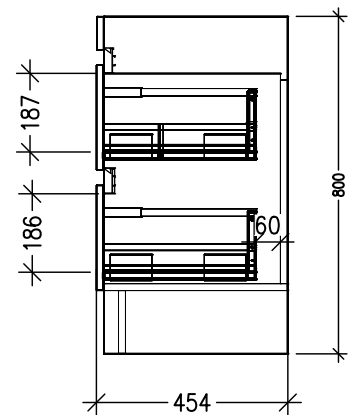

SPECIFICATION SHEET

Vega 1800mm 4 Drawer Left Offset Basin Floor Vanity

Features

- Floorstanding, Left Offset Basin
- Full Extension Soft Close Drawers
- Negative detail finger pull with extrusion
- Laminate Woodgrain & Solid Colours on MR Board
- A Variety of slab top options
- Dimensions: H820 x W1800 x D465
- Floor plumbing provision has been allowed for with a 60mm space behind lower drawer. Note lower drawer DO NOT have a plumbing cutout and are designed to offer full storage space.
- **Optional: Floor plumbing waste provision in bottom drawer [88515] - Additional cost applies**

*Note: Vessel basins are purchased separately.
Visit www.newtech.co.nz for full range of vessel basin options.*

Technical Details

Note: All measurements shown are in millimetres. Sizes are nominal.

TOP VIEW

FRONT VIEW

SIDE VIEW

SPECIFICATION SHEET

Slab Top Options

Slab Top 1800
W1800 x D465 x H20

Note: Refer to www.newtech.co.nz for slab top options