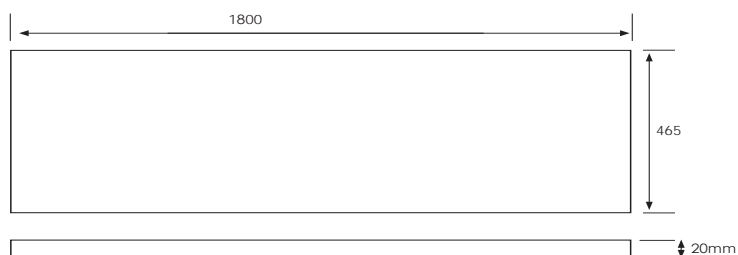

### Features

- Floorstanding, Double Basin
- Full Extension Soft Close Drawers
- Negative detail finger pull with extrusion
- Laminate Woodgrain & Solid Colours on MR Board
- A Variety of slab top options
- Dimensions: H820 x W1800 x D465
- Floor plumbing provision has been allowed for with a 60mm space behind lower drawer. Note lower drawer DO NOT have a plumbing cutout and are designed to offer full storage space.
- **Optional: Floor plumbing waste provision in bottom drawer [88515] - Additional cost applies**

### Technical Details

Note: All measurements shown are in millimetres. Sizes are nominal.

TOP VIEW

FRONT VIEW

SIDE VIEW

## Slab Top Options

Slab Top 1800  
W1800 x D465 x H20

Note: Refer to [www.newtech.co.nz](http://www.newtech.co.nz) for slab top options