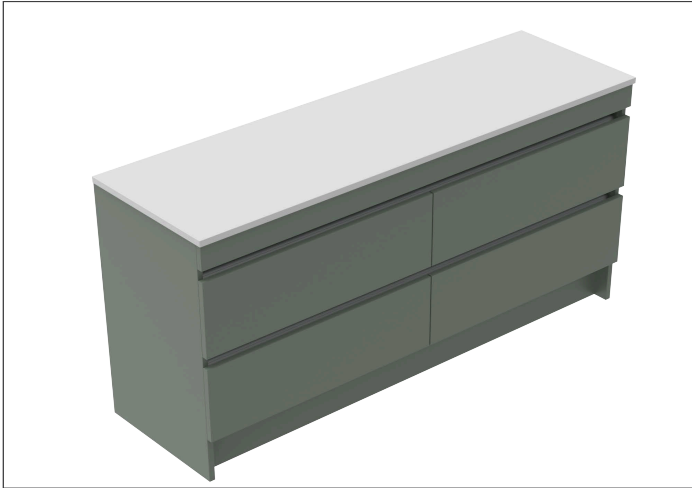

## Vega 1800mm 4 Drawer Double Basin Floor Vanity

### Features

- Floorstanding, Double Basin
- Full Extension Soft Close Drawers
- Negative detail finger pull with extrusion
- Laminate Woodgrain & Solid Colours on MR Board
- A Variety of slab top options
- Dimensions: H820 x W1800 x D465
- Floor plumbing provision has been allowed for with a 60mm space behind lower drawer. Note lower drawer DO NOT have a plumbing cutout and are designed to offer full storage space.
- **Optional: Floor plumbing waste provision in bottom drawer [88515] - Additional cost applies**