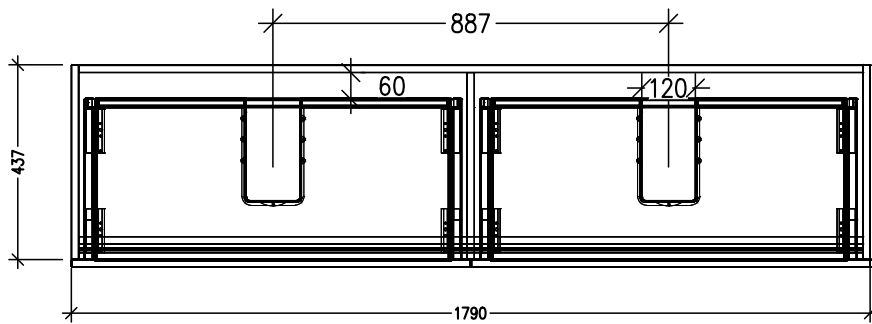

## Vega 1800mm 4 Drawer Double Basin Floor Vanity

### Features

- Floorstanding, Double Basin
- Full Extension Soft Close Drawers
- Negative detail finger pull with extrusion
- Laminate Woodgrain & Solid Colours on MR Board
- A Variety of slab top options
- Dimensions: H820 x W1800 x D465
- Floor plumbing provision has been allowed for with a 60mm space behind lower drawer. Note lower drawer DO NOT have a plumbing cutout and are designed to offer full storage space.
- **Optional: Floor plumbing waste provision in bottom drawer [88515] - Additional cost applies**

### Technical Details

Note: All measurements shown are in millimetres. Sizes are nominal.

TOP VIEW

FRONT VIEW

SIDE VIEW

## Slab Top Options

Slab Top 1800  
W1800 x D465 x H20

Note: Refer to [www.newtech.co.nz](http://www.newtech.co.nz) for slab top options