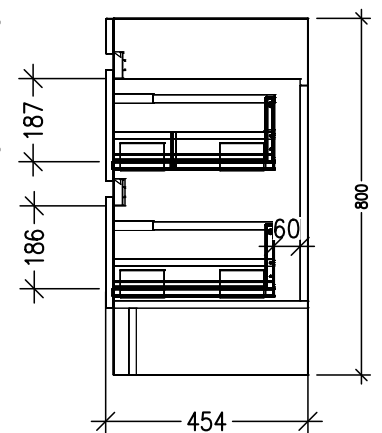

### Features

- Floorstanding, Double Basin
- Full Extension Soft Close Drawers
- Negative detail finger pull with extrusion
- Laminate Woodgrain & Solid Colours on MR Board
- A Variety of slab top options
- Dimensions: H820 x W1800 x D465
- Floor plumbing provision has been allowed for with a 60mm space behind lower drawer. Note lower drawer DO NOT have a plumbing cutout and are designed to offer full storage space.
- **Optional: Floor plumbing waste provision in bottom drawer [88515] - Additional cost applies**

### Technical Details

Note: All measurements shown are in millimetres. Sizes are nominal.

TOP VIEW

FRONT VIEW

SIDE VIEW

## Slab Top Options

Slab Top 1800  
W1800 x D465 x H20

Note: Refer to [www.newtech.co.nz](http://www.newtech.co.nz) for slab top options