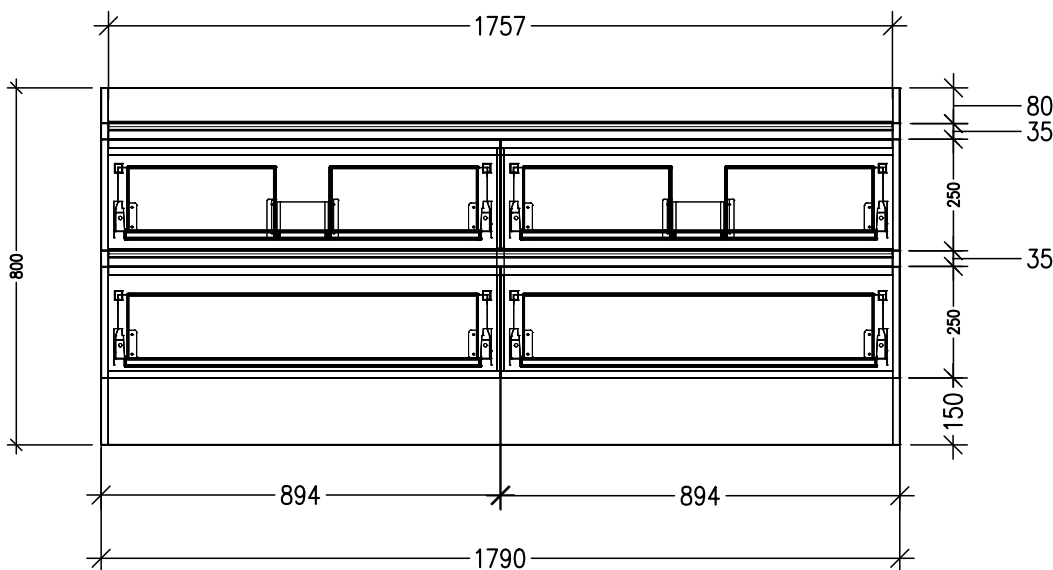

### Features

- Floorstanding, Double Basin
- Full Extension Soft Close Drawers
- Negative detail finger pull with extrusion
- Laminate Woodgrain & Solid Colours on MR Board
- A Variety of slab top options
- Dimensions: H820 x W1800 x D465
- Floor plumbing provision has been allowed for with a 60mm space behind lower drawer. Note lower drawer DO NOT have a plumbing cutout and are designed to offer full storage space.
- **Optional: Floor plumbing waste provision in bottom drawer [88515] - Additional cost applies**

### Technical Details

Note: All measurements shown are in millimetres. Sizes are nominal.

TOP VIEW

FRONT VIEW

SIDE VIEW

## Slab Top Options

Slab Top 1800  
W1800 x D465 x H20

Note: Refer to [www.newtech.co.nz](http://www.newtech.co.nz) for slab top options