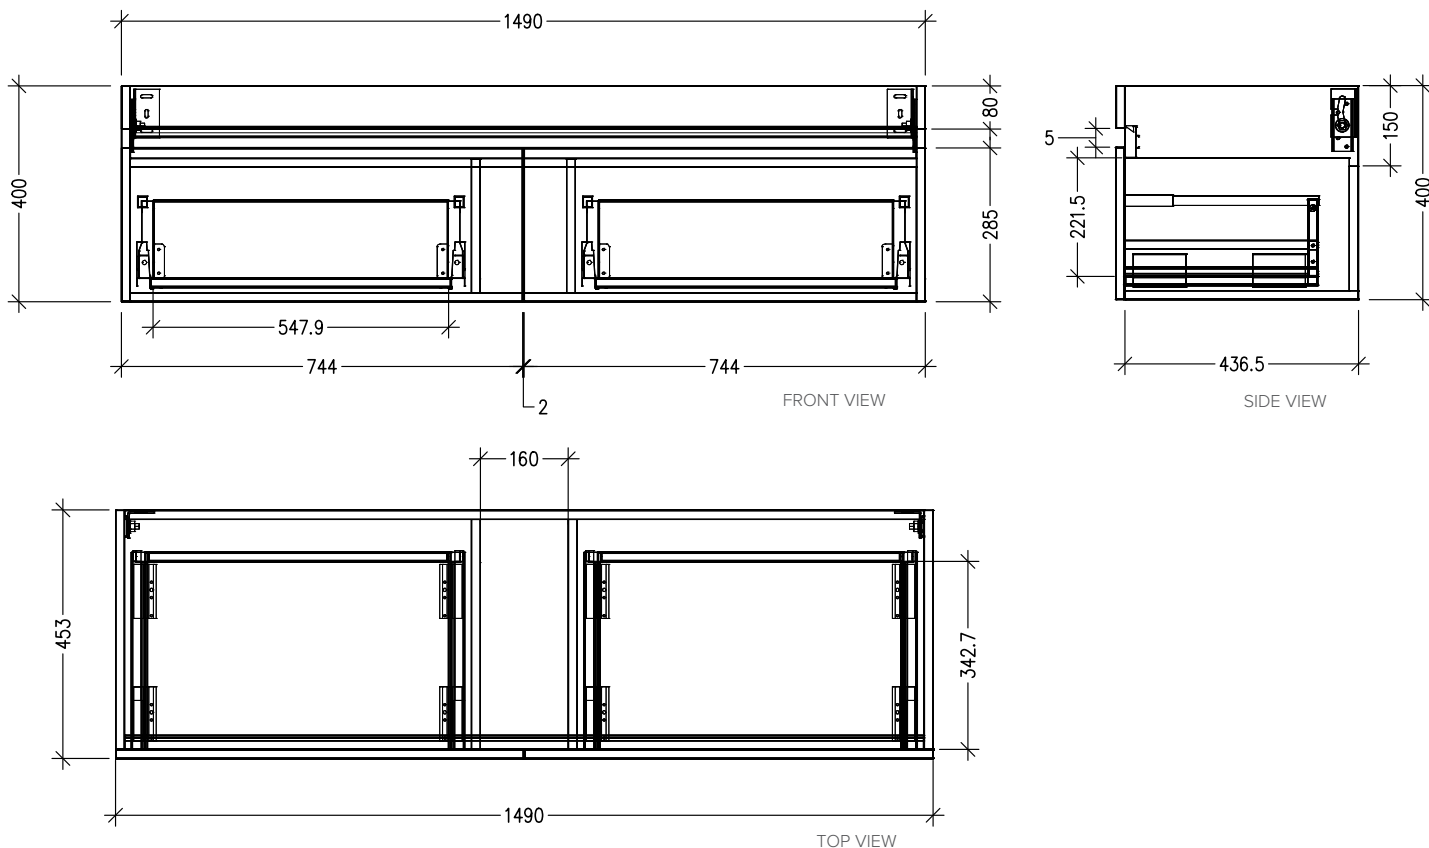

SPECIFICATION SHEET

Vega 1500mm 2 Drawer Single Basin Wall Vanity

Features

- Wall Hung
- Full Extension Soft Close Drawers
- Negative detail finger pull with extrusion
- Cabinet:
Laminate Woodgrain &
Solid Colours on MR Board
- A variety of slab top options
- Dimensions: H420 x W1500 x D465

*Note: Vessel basins are purchased separately.
Visit www.newtech.co.nz for full range of vessel basin options.*

Technical Details

Note: All measurements shown are in millimetres. Sizes are nominal.

SPECIFICATION SHEET

Slab Top Options

Slab Top 1500

W1500 x D465 x H20

Note: Refer to www.newtech.co.nz for slab top options