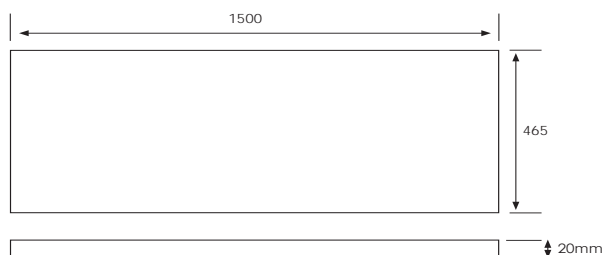

SPECIFICATION SHEET

Vega 1500mm 2 Drawer Single Basin Wall Vanity

Features

- Wall Hung
- Full Extension Soft Close Drawers
- Negative detail finger pull with extrusion
- Cabinet:
Laminate Woodgrain &
Solid Colours on MR Board
- A variety of slab top options
- Dimensions: H420 x W1500 x D465

*Note: Vessel basins are purchased separately.
Visit www.newtech.co.nz for full range of vessel basin options.*

Technical Details

Note: All measurements shown are in millimetres. Sizes are nominal.

SPECIFICATION SHEET

Slab Top Options

Slab Top 1500

W1500 x D465 x H20

Note: Refer to www.newtech.co.nz for slab top options