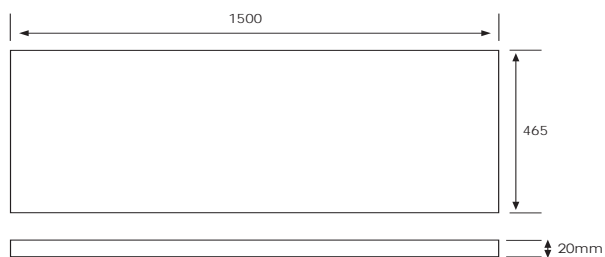

SPECIFICATION SHEET

Vega 1500mm 4 Drawer Single Basin Floor Vanity

Features

- Floorstanding
- Full Extension Soft Close Drawers
- Negative detail finger pull with extrusion
- Cabinet:
Laminate Woodgrain & Solid Colours
on MR Board
- A variety of slab top options
- Dimensions: H820 x W1500 x D465
- Floor plumbing provision has been allowed for with a 60mm space behind lower drawer. Note lower drawer DO NOT have a plumbing cutout and are designed to offer full storage space.
- **Optional: Floor plumbing waste provision in bottom drawer [88515] - Additional cost applies**

*Note: Vessel basins are purchased separately.
Visit www.newtech.co.nz for full range of vessel basin options.*

Technical Details

Note: All measurements shown are in millimetres. Sizes are nominal.

SPECIFICATION SHEET

Slab Top Options

Slab Top 1500
W1500 x D465 x H20

Note: Refer to www.newtech.co.nz for slab top options