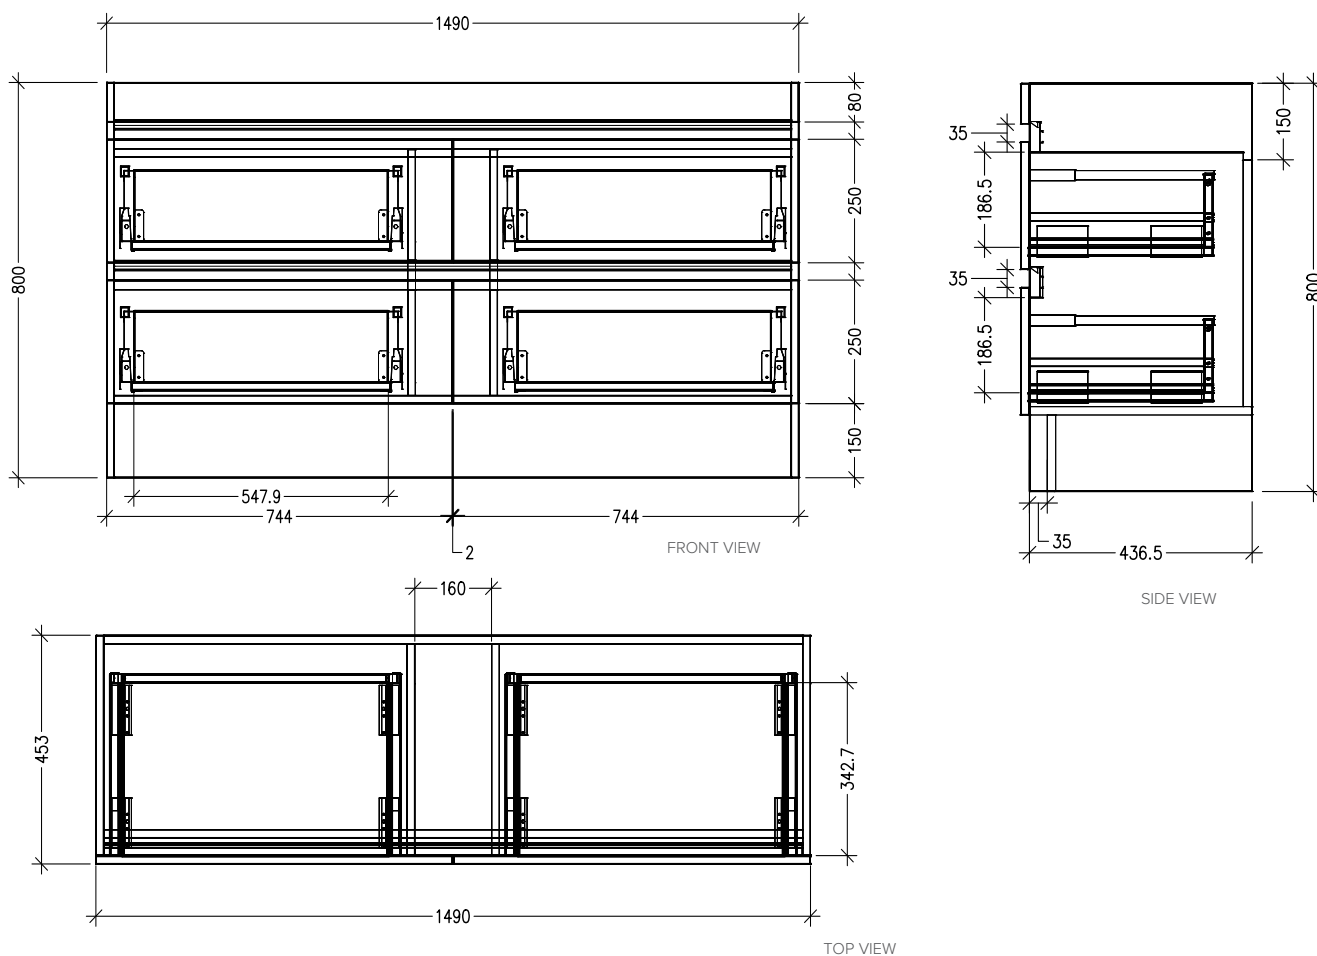

SPECIFICATION SHEET

Vega 1500mm 4 Drawer Single Basin Floor Vanity

Features

- Floorstanding
- Full Extension Soft Close Drawers
- Negative detail finger pull with extrusion
- Cabinet:
Laminate Woodgrain & Solid Colours
on MR Board
- A variety of slab top options
- Dimensions: H820 x W1500 x D465
- Floor plumbing provision has been allowed for with a 60mm space behind lower drawer. Note lower drawer DO NOT have a plumbing cutout and are designed to offer full storage space.
- **Optional: Floor plumbing waste provision in bottom drawer [88515] - Additional cost applies**

*Note: Vessel basins are purchased separately.
Visit www.newtech.co.nz for full range of vessel basin options.*

Technical Details

Note: All measurements shown are in millimetres. Sizes are nominal.

SPECIFICATION SHEET

Slab Top Options

Slab Top 1500
W1500 x D465 x H20

Note: Refer to www.newtech.co.nz for slab top options