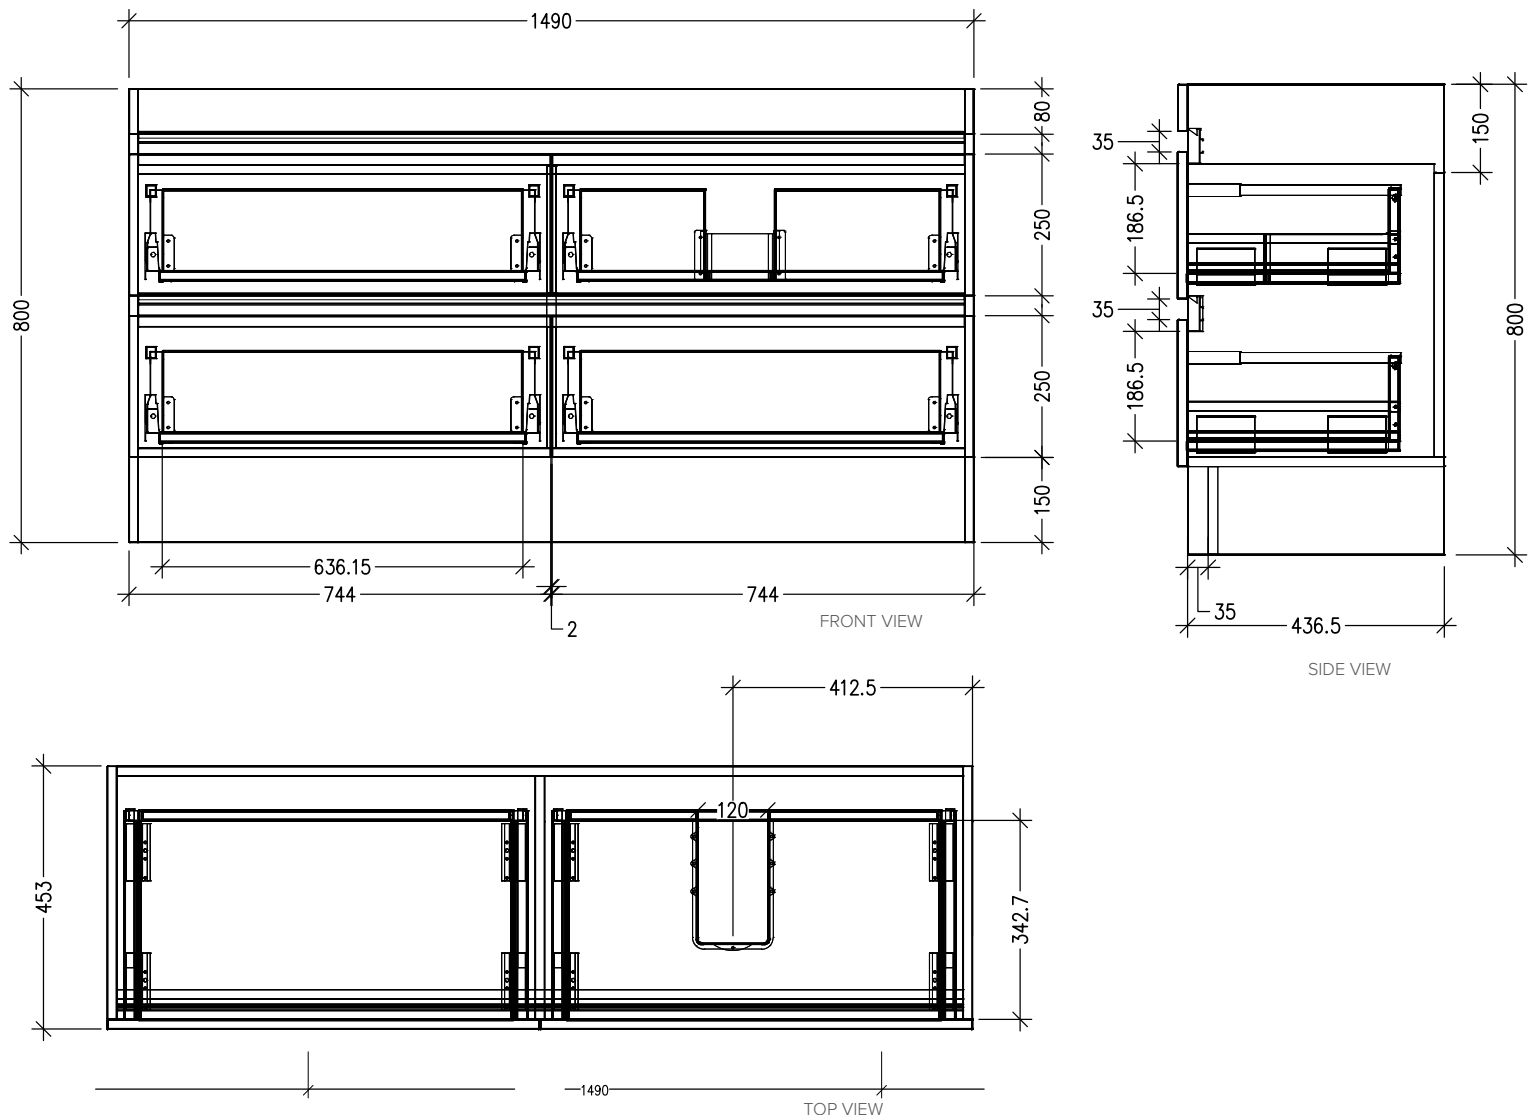

SPECIFICATION SHEET

Vega 1500mm 4 Drawer Right Offset Basin Floor Vanity

Features

- Floorstanding
- Full Extension Soft Close Drawers
- Negative detail finger pull with extrusion
- Laminate Woodgrain & Solid Colours on MR Board
- A variety of slab top options
- Dimensions: H820 x W1500 x D465
- Floor plumbing provision has been allowed for with a 60mm space behind lower drawer. Note lower drawer DO NOT have a plumbing cutout and are designed to offer full storage space.
- **Optional: Floor plumbing waste provision in bottom drawer [88515] - Additional cost applies**

*Note: Vessel basins are purchased separately.
Visit www.newtech.co.nz for full range of vessel basin options.*

Technical Details

Note: All measurements shown are in millimetres. Sizes are nominal.

SPECIFICATION SHEET

Slab Top Options

Slab Top 1500

W1500 x D465 x H20

Note: Refer to www.newtech.co.nz for slab top options