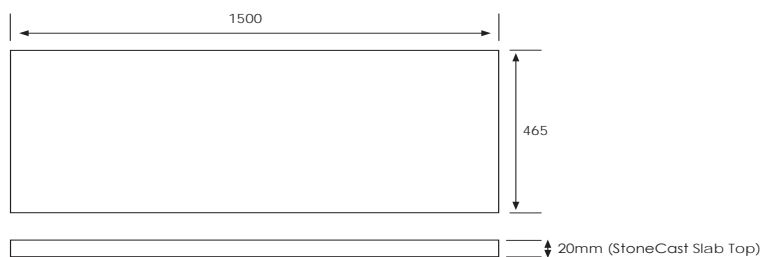

SPECIFICATION SHEET

Vega 1500mm 4 Drawer Right Offset Basin Floor Vanity

Features

- Floorstanding
- Full Extension Soft Close Drawers
- Negative detail finger pull with extrusion
- Laminate Woodgrain & Solid Colours on MR Board
- A variety of slab top options
- Dimensions: H820 x W1500 x D465
- Floor plumbing provision has been allowed for with a 60mm space behind lower drawer. Note lower drawer DO NOT have a plumbing cutout and are designed to offer full storage space.
- **Optional: Floor plumbing waste provision in bottom drawer [88515] - Additional cost applies**

*Note: Vessel basins are purchased separately.
Visit www.newtech.co.nz for full range of vessel basin options.*

Technical Details

Note: All measurements shown are in millimetres. Sizes are nominal.

SPECIFICATION SHEET

Slab Top Options

Slab Top 1500

W1500 x D465 x H20

Note: Refer to www.newtech.co.nz for slab top options