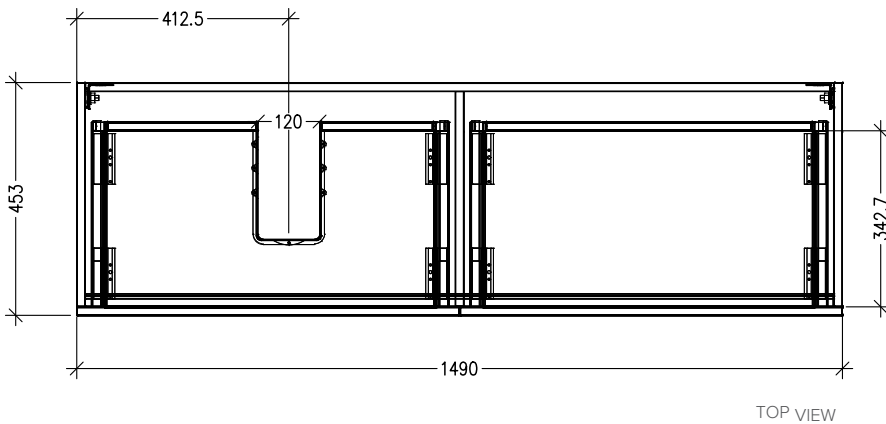

SPECIFICATION SHEET

Vega 1500mm 2 Drawer Left Offset Basin Wall Vanity

Features

- Wall Hung
- Full Extension Soft Close Drawers
- Negative detail finger pull with extrusion
- Laminate Woodgrain & Solid Colours on MR Board
- A variety of slab top options
- Dimensions: H420 x W1500 x D465

*Note: Vessel basins are purchased separately.
Visit www.newtech.co.nz for full range of vessel basin options.*

Technical Details

Note: All measurements shown are in millimetres. Sizes are nominal.

SPECIFICATION SHEET

Slab Top Options

Slab Top 1500
W1500 x D465 x H20

Note: Refer to www.newtech.co.nz for slab top options