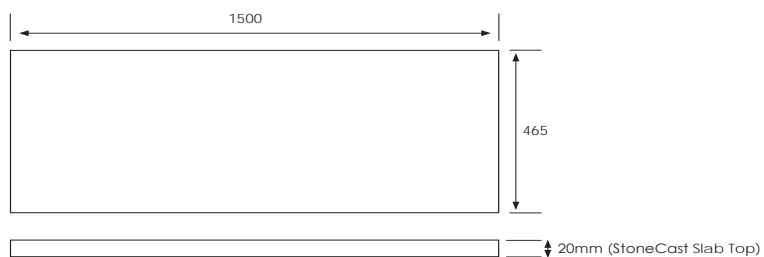

SPECIFICATION SHEET

Vega 1500mm 2 Drawer Left Offset Basin Wall Vanity

Features

- Wall Hung
- Full Extension Soft Close Drawers
- Negative detail finger pull with extrusion
- Laminate Woodgrain & Solid Colours on MR Board
- A variety of slab top options
- Dimensions: H420 x W1500 x D465

*Note: Vessel basins are purchased separately.
Visit www.newtech.co.nz for full range of vessel basin options.*

Technical Details

Note: All measurements shown are in millimetres. Sizes are nominal.

SPECIFICATION SHEET

Slab Top Options

Slab Top 1500
W1500 x D465 x H20

Note: Refer to www.newtech.co.nz for slab top options