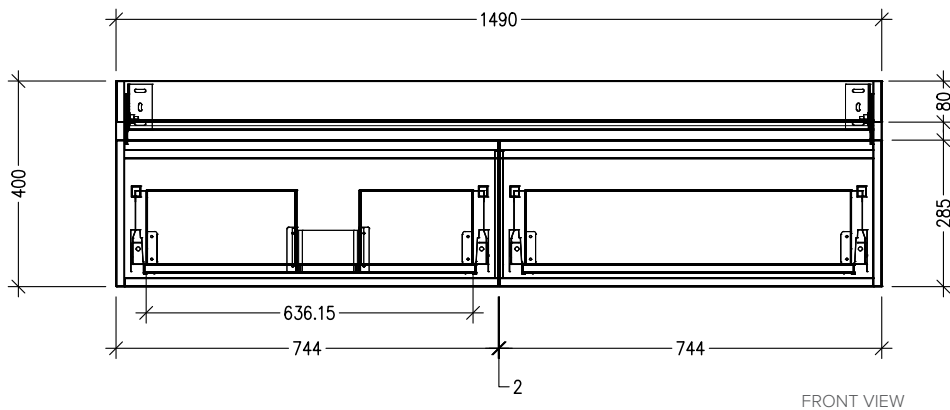

SPECIFICATION SHEET

Vega 1500mm 2 Drawer Left Offset Basin Wall Vanity

Features

- Wall Hung
- Full Extension Soft Close Drawers
- Negative detail finger pull with extrusion
- Laminate Woodgrain & Solid Colours on MR Board
- A variety of slab top options
- Dimensions: H420 x W1500 x D465

*Note: Vessel basins are purchased separately.
Visit www.newtech.co.nz for full range of vessel basin options.*

Technical Details

Note: All measurements shown are in millimetres. Sizes are nominal.

SPECIFICATION SHEET

Slab Top Options

Slab Top 1500
W1500 x D465 x H20

Note: Refer to www.newtech.co.nz for slab top options