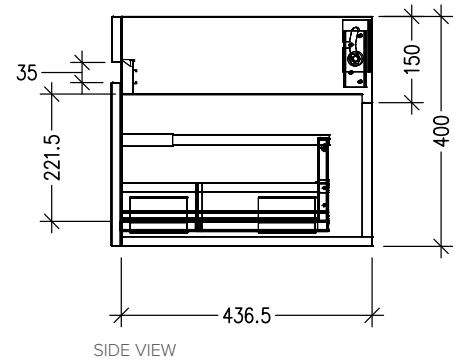

SPECIFICATION SHEET

Vega 1500mm 2 Drawer Left Offset Basin Wall Vanity

Features

- Wall Hung
- Full Extension Soft Close Drawers
- Negative detail finger pull with extrusion
- Laminate Woodgrain & Solid Colours on MR Board
- A variety of slab top options
- Dimensions: H420 x W1500 x D465

*Note: Vessel basins are purchased separately.
Visit www.newtech.co.nz for full range of vessel basin options.*

Technical Details

Note: All measurements shown are in millimetres. Sizes are nominal.

SPECIFICATION SHEET

Slab Top Options

Slab Top 1500
W1500 x D465 x H20

Note: Refer to www.newtech.co.nz for slab top options