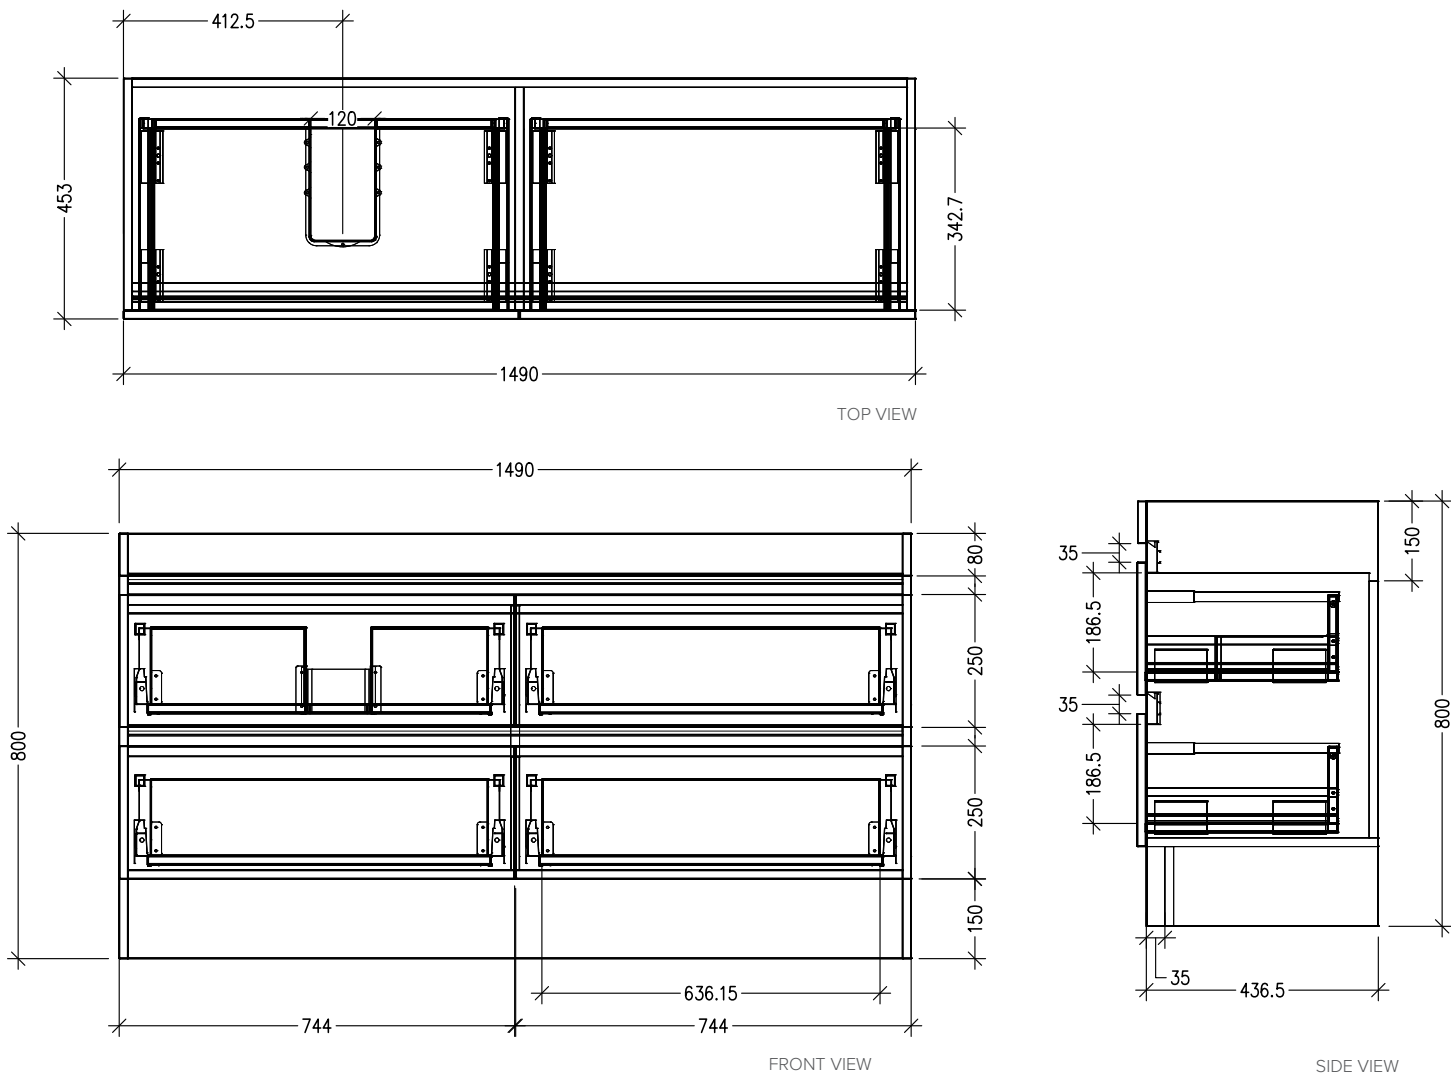

SPECIFICATION SHEET

Vega 1500mm 4 Drawer Left Offset Basin Floor Vanity

Features

- Floorstanding
- Full Extension Soft Close Drawers
- Negative detail finger pull with extrusion
- Laminate Woodgrain & Solid Colours on MR Board
- A Variety of slab top options
- Dimensions: H820 x W1500 x D465
- Floor plumbing provision has been allowed for with a 60mm space behind lower drawer. Note lower drawer DO NOT have a plumbing cutout and are designed to offer full storage space.
- **Optional: Floor plumbing waste provision in bottom drawer [88515] - Additional cost applies**

*Note: Vessel basins are purchased separately.
Visit www.newtech.co.nz for full range of vessel basin options.*

Technical Details

Note: All measurements shown are in millimetres. Sizes are nominal.

SPECIFICATION SHEET

Slab Top Options

Slab Top 1500
W1500 x D465 x H20

Note: Refer to www.newtech.co.nz for slab top options