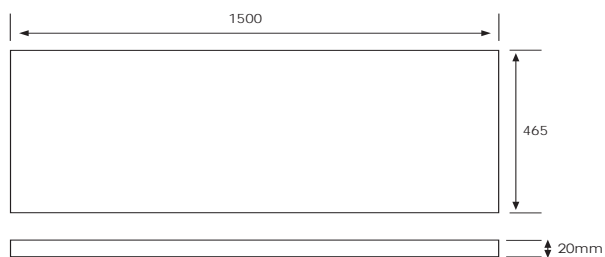

SPECIFICATION SHEET

Vega 1500mm 4 Drawer Left Offset Basin Floor Vanity

Features

- Floorstanding
- Full Extension Soft Close Drawers
- Negative detail finger pull with extrusion
- Laminate Woodgrain & Solid Colours on MR Board
- A Variety of slab top options
- Dimensions: H820 x W1500 x D465
- Floor plumbing provision has been allowed for with a 60mm space behind lower drawer. Note lower drawer DO NOT have a plumbing cutout and are designed to offer full storage space.
- **Optional: Floor plumbing waste provision in bottom drawer [88515] - Additional cost applies**

*Note: Vessel basins are purchased separately.
Visit www.newtech.co.nz for full range of vessel basin options.*

Technical Details

Note: All measurements shown are in millimetres. Sizes are nominal.

SPECIFICATION SHEET

Slab Top Options

Slab Top 1500
W1500 x D465 x H20

Note: Refer to www.newtech.co.nz for slab top options