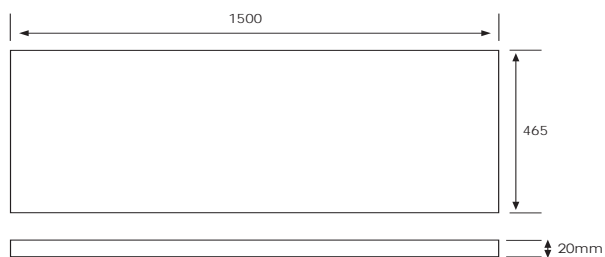

SPECIFICATION SHEET

Slab Top Options

Slab Top 1500
W1500 x D465 x H20

Note: Refer to www.newtech.co.nz for slab top options