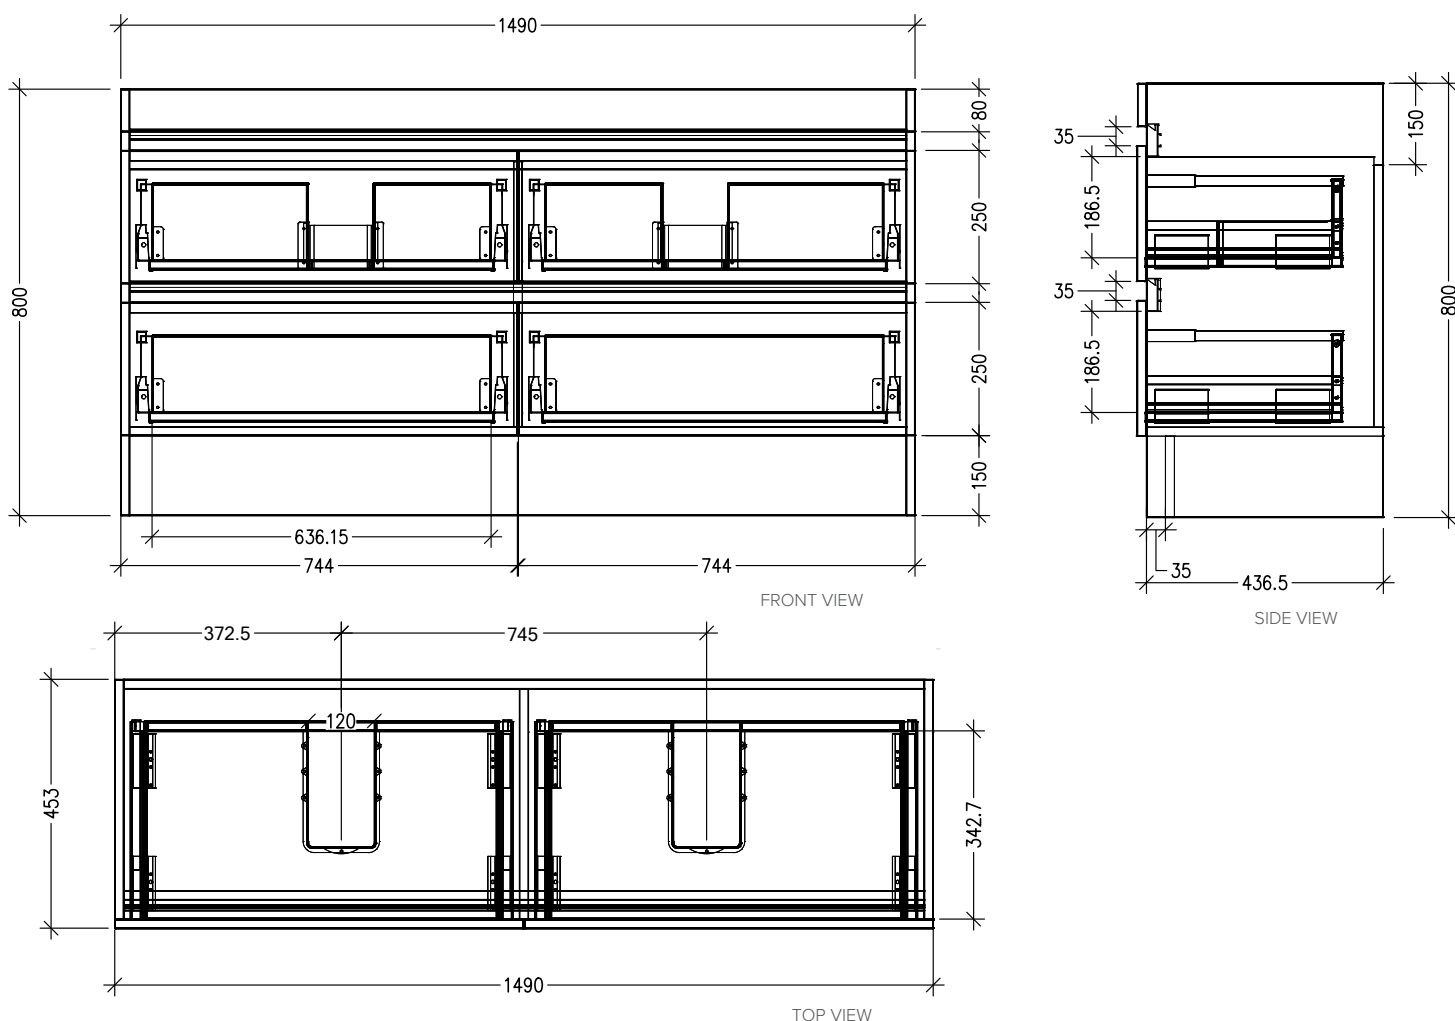

## Vega 1500mm 4 Drawer Double Basin Floor Vanity

### Features

- Floorstanding
- Full Extension Soft Close Drawers
- Negative detail finger pull with extrusion
- Cabinet:  
Laminate Woodgrain &  
Solid Colours on MR Board
- A variety of slab top options
- Dimensions: H820 x W1500 x D465
- Floor plumbing provision has been allowed for with a 60mm space behind lower drawer. Note lower drawer DO NOT have a plumbing cutout and are designed to offer full storage space.
- **Optional: Floor plumbing waste provision in bottom drawer [88515] Additional cost applies**

### Technical Details

Note: All measurements shown are in millimetres. Sizes are nominal.

## Slab Top Options

Slab Top 1500  
W1500 x D465 x H20