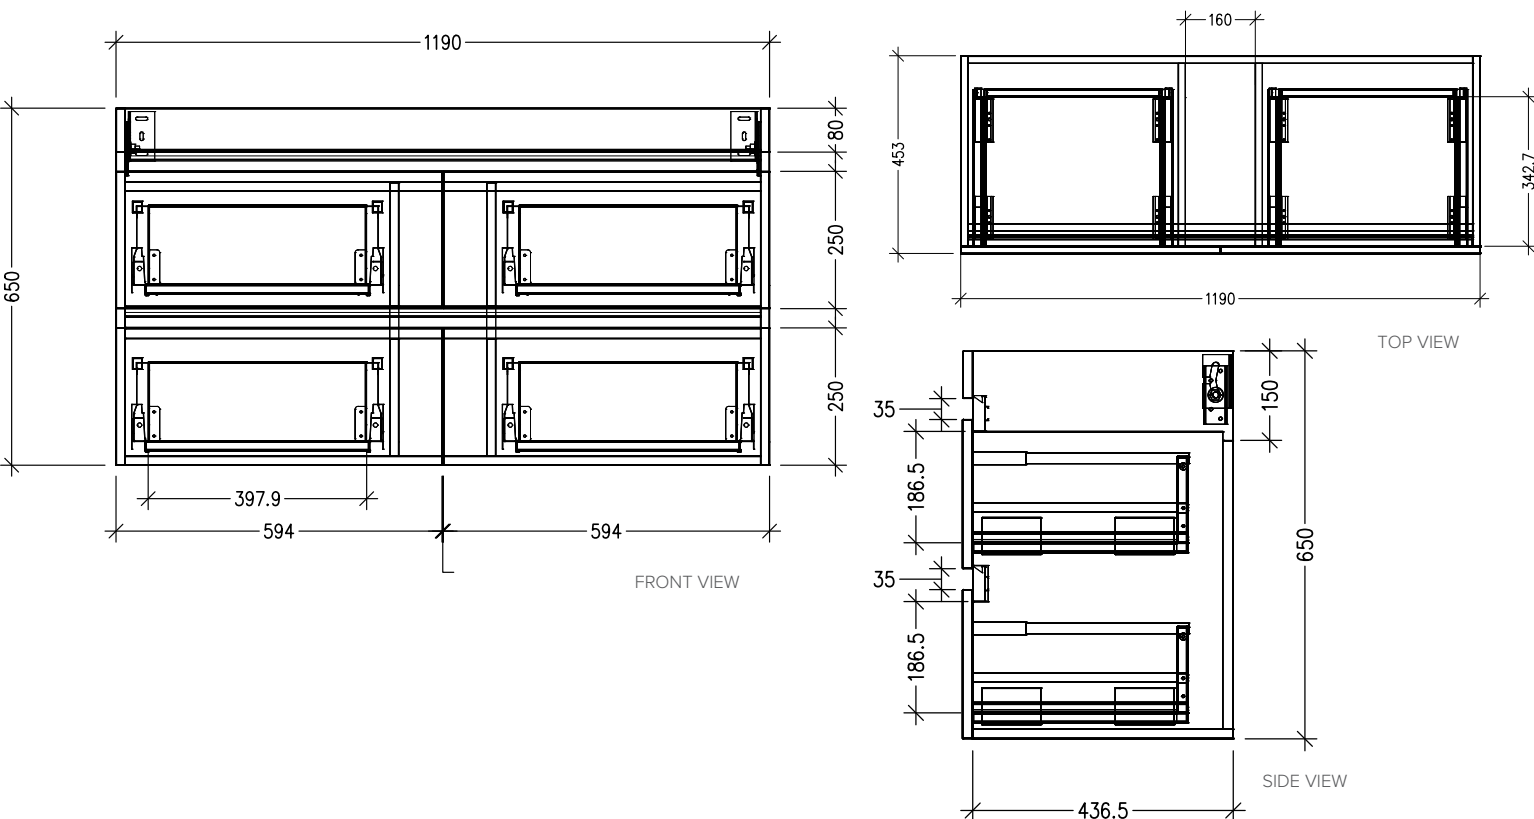

SPECIFICATION SHEET

Vega 1200mm 4 Drawer Single Basin Wall Vanity

Features

- Wall Hung
- Full Extension Soft Close Drawers
- Negative detail finger pull with extrusion
- Cabinet:
Laminate Woodgrain &
Solid Colours on MR Board
- A variety of slab top options
- Dimensions: H670 x W1200 x D465

*Note: Vessel basins are purchased separately.
Visit www.newtech.co.nz for full range of vessel basin options.*

Technical Details

Note: All measurements shown are in millimetres. Sizes are nominal.

SPECIFICATION SHEET

Slab Top Options

Slab Top 1200
W1200 x D465 x H20