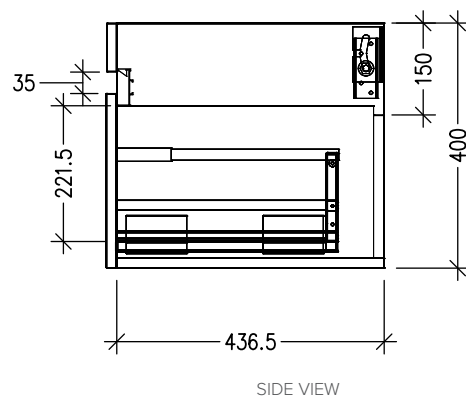

SPECIFICATION SHEET

Vega 1200mm 2 Drawer Wall Vanity

Features

- Wall Hung
- Full Extension Soft Close Drawers
- Negative detail finger pull with extrusion
- Cabinet:
Laminate Woodgrain &
Solid Colours on MR Board
- A variety of slab top options
- Dimensions: H420 x W1200 x D465

*Note: Vessel basins are purchased separately.
Visit www.newtech.co.nz for full range of vessel basin options.*

Technical Details

Note: All measurements shown are in millimetres. Sizes are nominal.

SPECIFICATION SHEET

Slab Top Options

StoneCast Slab Top 1200

W1200 x D465 x H20

Note: Refer to www.newtech.co.nz for slab top options