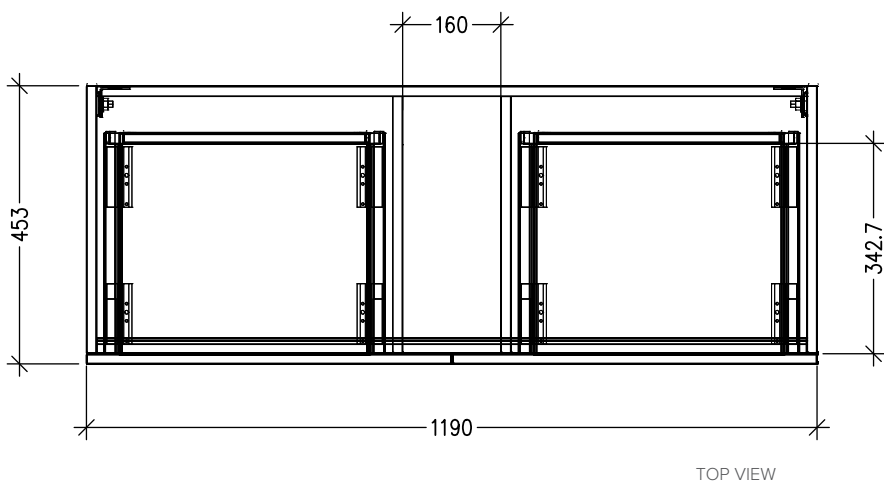

SPECIFICATION SHEET

Vega 1200mm 2 Drawer Wall Vanity

Features

- Wall Hung
- Full Extension Soft Close Drawers
- Negative detail finger pull with extrusion
- Cabinet:
Laminate Woodgrain &
Solid Colours on MR Board
- A variety of slab top options
- Dimensions: H420 x W1200 x D465

*Note: Vessel basins are purchased separately.
Visit www.newtech.co.nz for full range of vessel basin options.*

Technical Details

Note: All measurements shown are in millimetres. Sizes are nominal.

SPECIFICATION SHEET

Slab Top Options

StoneCast Slab Top 1200

W1200 x D465 x H20

Note: Refer to www.newtech.co.nz for slab top options