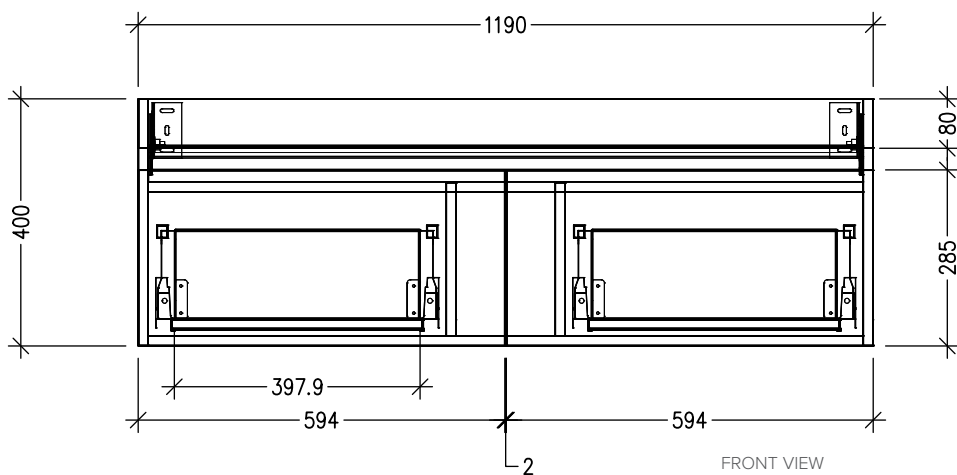

SPECIFICATION SHEET

Vega 1200mm 2 Drawer Wall Vanity

Features

- Wall Hung
- Full Extension Soft Close Drawers
- Negative detail finger pull with extrusion
- Cabinet:
Laminate Woodgrain &
Solid Colours on MR Board
- A variety of slab top options
- Dimensions: H420 x W1200 x D465

*Note: Vessel basins are purchased separately.
Visit www.newtech.co.nz for full range of vessel basin options.*

Technical Details

Note: All measurements shown are in millimetres. Sizes are nominal.

SPECIFICATION SHEET

Slab Top Options

StoneCast Slab Top 1200

W1200 x D465 x H20

Note: Refer to www.newtech.co.nz for slab top options