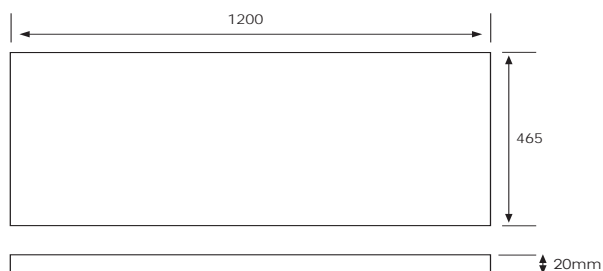

SPECIFICATION SHEET

Vega 1200mm 2 Drawer Wall Vanity

Features

- Wall Hung
- Full Extension Soft Close Drawers
- Negative detail finger pull with extrusion
- Cabinet:
Laminate Woodgrain &
Solid Colours on MR Board
- A variety of slab top options
- Dimensions: H420 x W1200 x D465

*Note: Vessel basins are purchased separately.
Visit www.newtech.co.nz for full range of vessel basin options.*

Technical Details

Note: All measurements shown are in millimetres. Sizes are nominal.

SPECIFICATION SHEET

Slab Top Options

StoneCast Slab Top 1200

W1200 x D465 x H20

Note: Refer to www.newtech.co.nz for slab top options