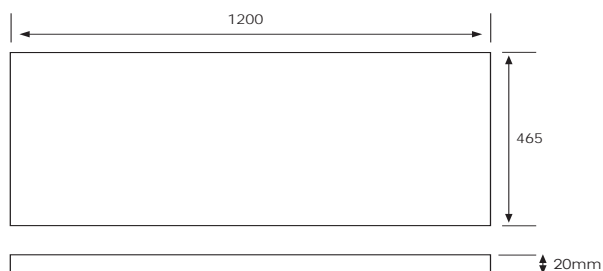

### Technical Details

*Note: All measurements shown are in millimetres. Sizes are nominal.*

## Slab Top Options

Slab Top 1200  
W1200 x D465 x H20

Note: Refer to [www.newtech.co.nz](http://www.newtech.co.nz) for slab top options