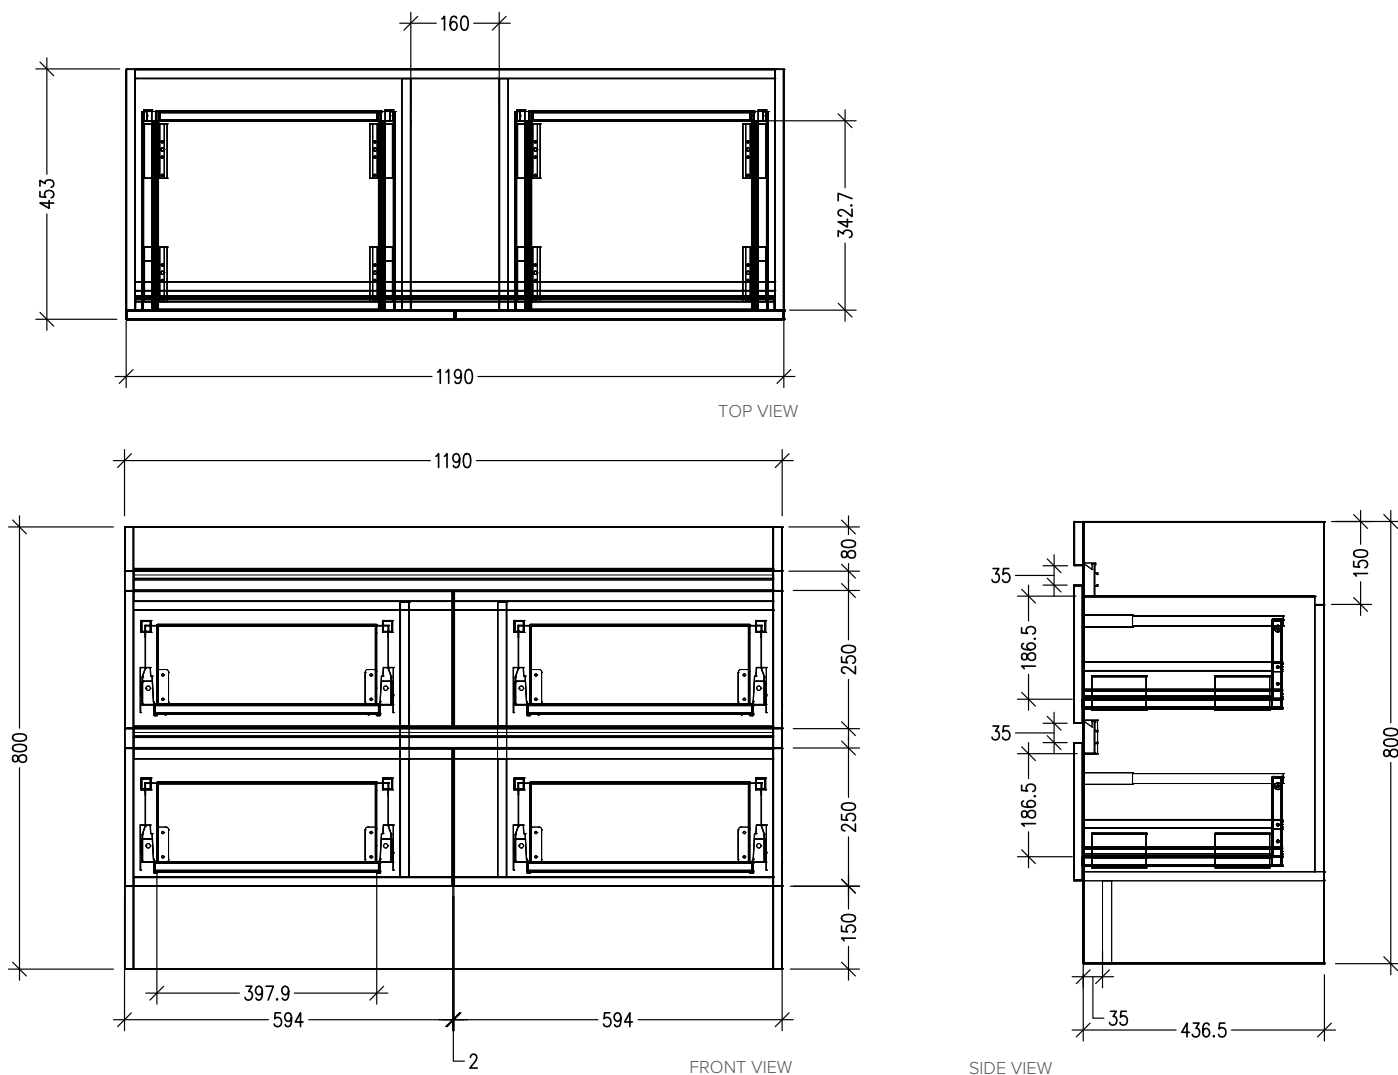

## Vega 1200mm 4 Drawer Single Basin Floor Vanity

### Features

- Floorstanding
- Full Extension Soft Close Drawers
- Negative detail finger pull with extrusion
- Cabinet:  
Laminate Woodgrain &  
Solid Colours on MR Board
- A Variety of slab top options
- Dimensions: H820 x W1200 x D465

### Technical Details

*Note: All measurements shown are in millimetres. Sizes are nominal.*

## Slab Top Options

Slab Top 1200  
W1200 x D465 x H20

Note: Refer to [www.newtech.co.nz](http://www.newtech.co.nz) for slab top options