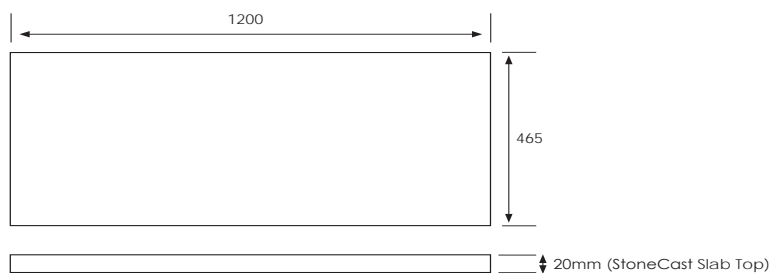

SPECIFICATION SHEET

Vega 1200mm 2 Drawer Right Offset Basin Wall Vanity

Features

- Wall Hung
- Full Extension Soft Close Drawers
- Negative detail finger pull with extrusion
- Cabinet:
 - Laminate Woodgrain & Solid Colours on MR Board
- A variety of slab top options
- Dimensions: H420 x W1200 x D465

*Note: Vessel basins are purchased separately.
Visit www.newtech.co.nz for full range of vessel basin options.*

Technical Details

Note: All measurements shown are in millimetres. Sizes are nominal.

SPECIFICATION SHEET

Slab Top Options

StoneCast Slab Top 1200

W1200 x D465 x H20

Note: Refer to www.newtech.co.nz for slab top options