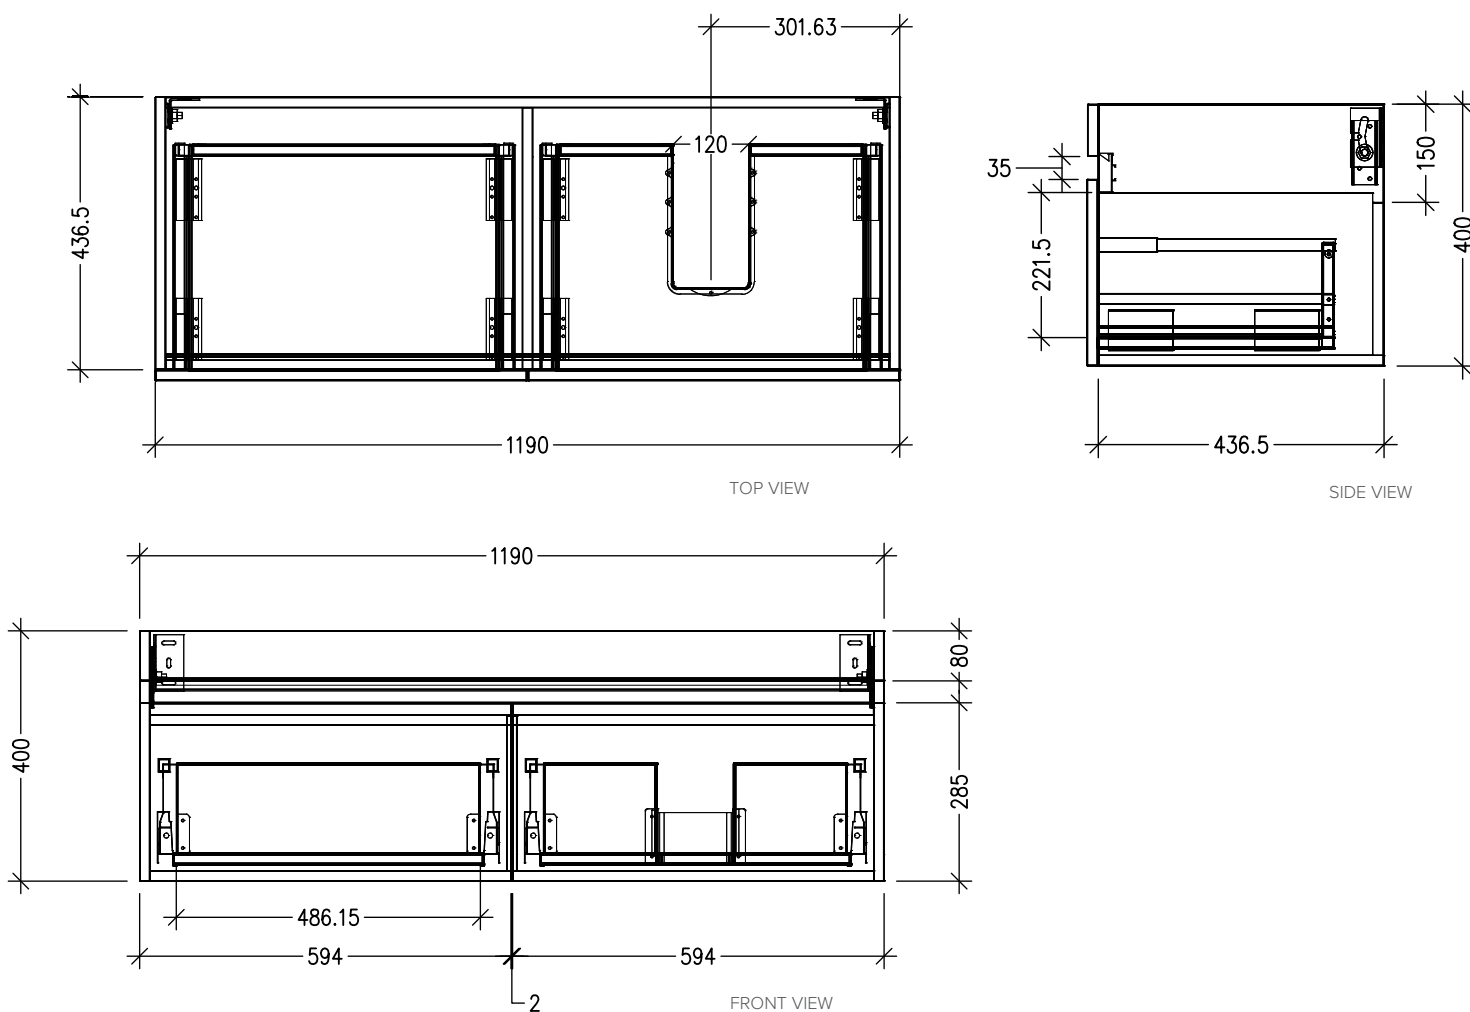

SPECIFICATION SHEET

Vega 1200mm 2 Drawer Right Offset Basin Wall Vanity

Features

- Wall Hung
- Full Extension Soft Close Drawers
- Negative detail finger pull with extrusion
- Cabinet:
 - Laminate Woodgrain & Solid Colours on MR Board
- A variety of slab top options
- Dimensions: H420 x W1200 x D465

*Note: Vessel basins are purchased separately.
Visit www.newtech.co.nz for full range of vessel basin options.*

Technical Details

Note: All measurements shown are in millimetres. Sizes are nominal.

SPECIFICATION SHEET

Slab Top Options

StoneCast Slab Top 1200

W1200 x D465 x H20

Note: Refer to www.newtech.co.nz for slab top options