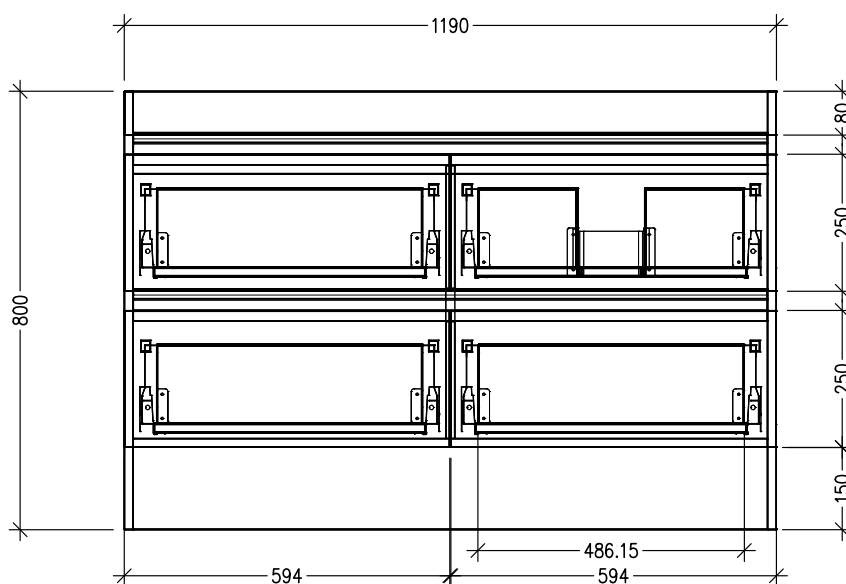

SPECIFICATION SHEET

Vega 1200mm 4 Drawer Right Offset Basin Floorstanding Vanity

Features

- Floorstanding
- Full Extension Soft Close Drawers
- Negative detail finger pull with extrusion
- Laminate Woodgrain & Solid Colours on MR Board
- A variety of slab top options
- Dimensions: H820 x W1200 x D465
- Plumbing provision has been allowed for with a 60mm space behind lower drawers. Note lower drawers DO NOT have a plumbing cutout and are designed to offer full storage space

*Note: Vessel basins are purchased separately.
Visit www.newtech.co.nz for full range of vessel basin options.*

Technical Details

Note: All measurements shown are in millimetres. Sizes are nominal.

TOP VIEW

FRONT VIEW

SIDE VIEW

SPECIFICATION SHEET

Slab Top Options

Slab Top 1200
W1200 x D465 x H20

Note: Refer to www.newtech.co.nz for slab top options