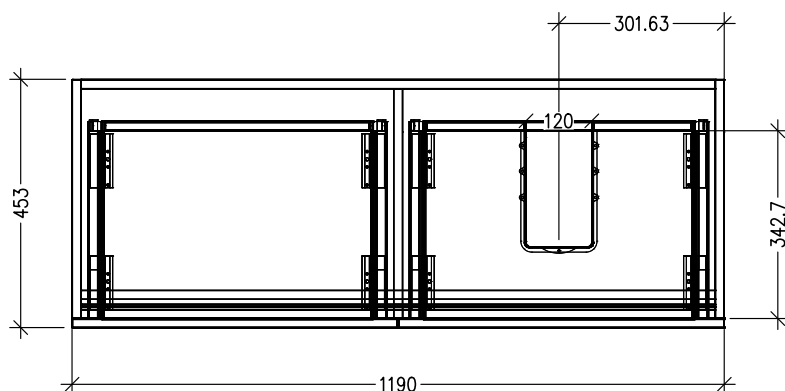

SPECIFICATION SHEET

Vega 1200mm 4 Drawer Right Offset Basin Floorstanding Vanity

Features

- Floorstanding
- Full Extension Soft Close Drawers
- Negative detail finger pull with extrusion
- Laminate Woodgrain & Solid Colours on MR Board
- A variety of slab top options
- Dimensions: H820 x W1200 x D465
- Plumbing provision has been allowed for with a 60mm space behind lower drawers. Note lower drawers DO NOT have a plumbing cutout and are designed to offer full storage space

*Note: Vessel basins are purchased separately.
Visit www.newtech.co.nz for full range of vessel basin options.*

Technical Details

Note: All measurements shown are in millimetres. Sizes are nominal.

TOP VIEW

FRONT VIEW

SIDE VIEW

SPECIFICATION SHEET

Slab Top Options

Slab Top 1200
W1200 x D465 x H20

Note: Refer to www.newtech.co.nz for slab top options