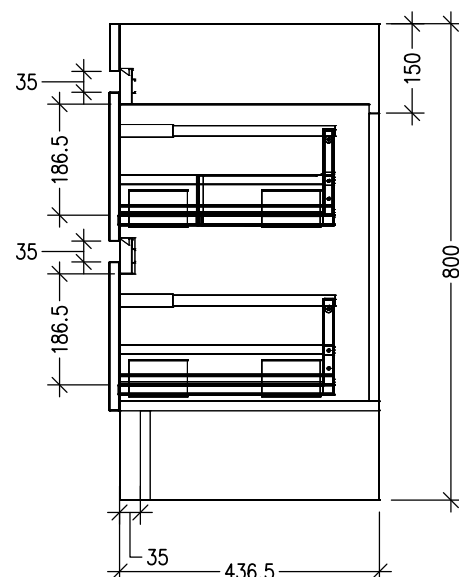

SPECIFICATION SHEET

Vega 1200mm 4 Drawer Right Offset Basin Floorstanding Vanity

Features

- Floorstanding
- Full Extension Soft Close Drawers
- Negative detail finger pull with extrusion
- Laminate Woodgrain & Solid Colours on MR Board
- A variety of slab top options
- Dimensions: H820 x W1200 x D465
- Plumbing provision has been allowed for with a 60mm space behind lower drawers. Note lower drawers DO NOT have a plumbing cutout and are designed to offer full storage space

*Note: Vessel basins are purchased separately.
Visit www.newtech.co.nz for full range of vessel basin options.*

Technical Details

Note: All measurements shown are in millimetres. Sizes are nominal.

TOP VIEW

FRONT VIEW

SIDE VIEW

SPECIFICATION SHEET

Slab Top Options

Slab Top 1200
W1200 x D465 x H20

Note: Refer to www.newtech.co.nz for slab top options