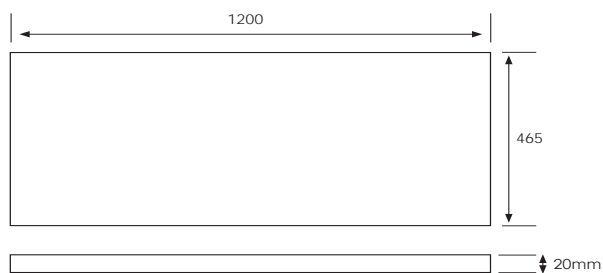

SPECIFICATION SHEET

Vega 1200mm 4 Drawer Right Offset Basin Floorstanding Vanity

Features

- Floorstanding
- Full Extension Soft Close Drawers
- Negative detail finger pull with extrusion
- Laminate Woodgrain & Solid Colours on MR Board
- A variety of slab top options
- Dimensions: H820 x W1200 x D465
- Plumbing provision has been allowed for with a 60mm space behind lower drawers. Note lower drawers DO NOT have a plumbing cutout and are designed to offer full storage space

*Note: Vessel basins are purchased separately.
Visit www.newtech.co.nz for full range of vessel basin options.*

Technical Details

Note: All measurements shown are in millimetres. Sizes are nominal.

TOP VIEW

FRONT VIEW

SIDE VIEW

SPECIFICATION SHEET

Slab Top Options

Slab Top 1200
W1200 x D465 x H20

Note: Refer to www.newtech.co.nz for slab top options