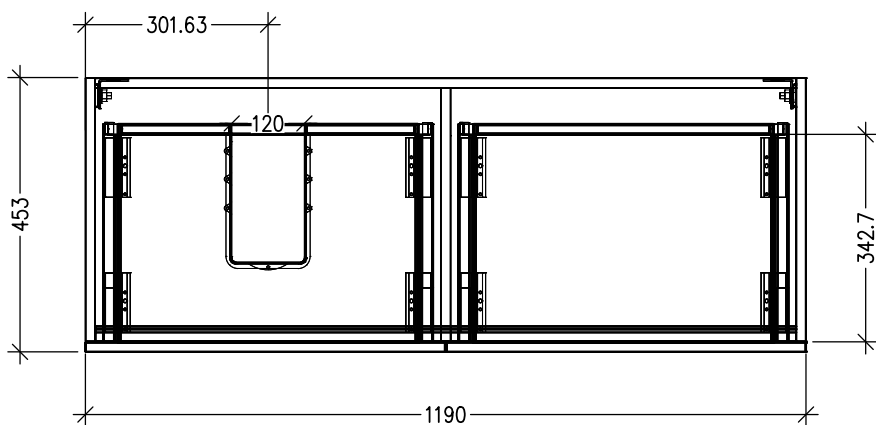

## Vega 1200mm 4 Drawer Left Offset Basin Wall Vanity

### Features

- Wall Hung
- Full Extension Soft Close Drawers
- Negative detail finger pull with extrusion
- Laminate Woodgrain & Solid Colours on MR Board
- A variety of slab top options
- Dimensions: H670 x W1200 x D465
- Plumbing provision has been allowed for with a 60mm space behind lower drawers. Note lower drawers DO NOT have a plumbing cutout and are designed to offer full storage space

### Technical Details

*Note: All measurements shown are in millimetres. Sizes are nominal.*

TOP VIEW

FRONT VIEW

SIDE VIEW

## Slab Top Options

Slab Top 1200  
W1200 x D465 x H20

Note: Refer to [www.newtech.co.nz](http://www.newtech.co.nz) for slab top options