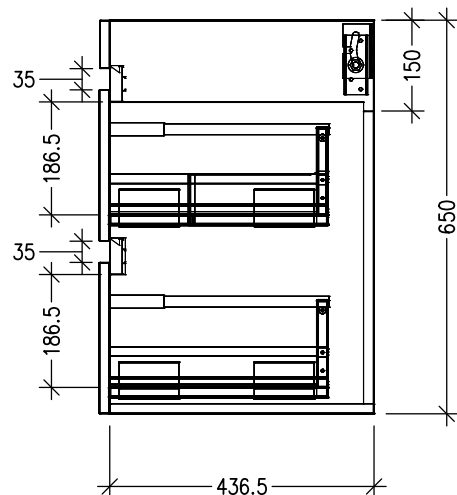

### Features

- Wall Hung
- Full Extension Soft Close Drawers
- Negative detail finger pull with extrusion
- Laminate Woodgrain & Solid Colours on MR Board
- A variety of slab top options
- Dimensions: H670 x W1200 x D465
- Plumbing provision has been allowed for with a 60mm space behind lower drawers. Note lower drawers DO NOT have a plumbing cutout and are designed to offer full storage space

### Technical Details

*Note: All measurements shown are in millimetres. Sizes are nominal.*

TOP VIEW

FRONT VIEW

SIDE VIEW

## Slab Top Options

Slab Top 1200  
W1200 x D465 x H20

Note: Refer to [www.newtech.co.nz](http://www.newtech.co.nz) for slab top options