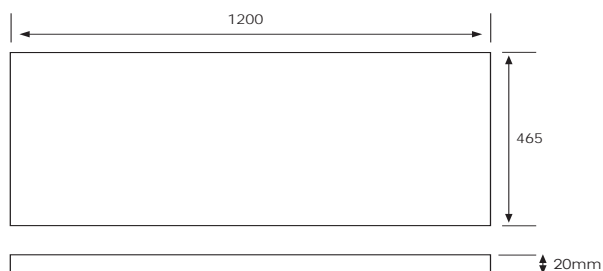

### Features

- Wall Hung
- Full Extension Soft Close Drawers
- Negative detail finger pull with extrusion
- Laminate Woodgrain & Solid Colours on MR Board
- A variety of slab top options
- Dimensions: H670 x W1200 x D465
- Plumbing provision has been allowed for with a 60mm space behind lower drawers. Note lower drawers DO NOT have a plumbing cutout and are designed to offer full storage space

### Technical Details

*Note: All measurements shown are in millimetres. Sizes are nominal.*

TOP VIEW

FRONT VIEW

SIDE VIEW

## Slab Top Options

Slab Top 1200  
W1200 x D465 x H20

Note: Refer to [www.newtech.co.nz](http://www.newtech.co.nz) for slab top options