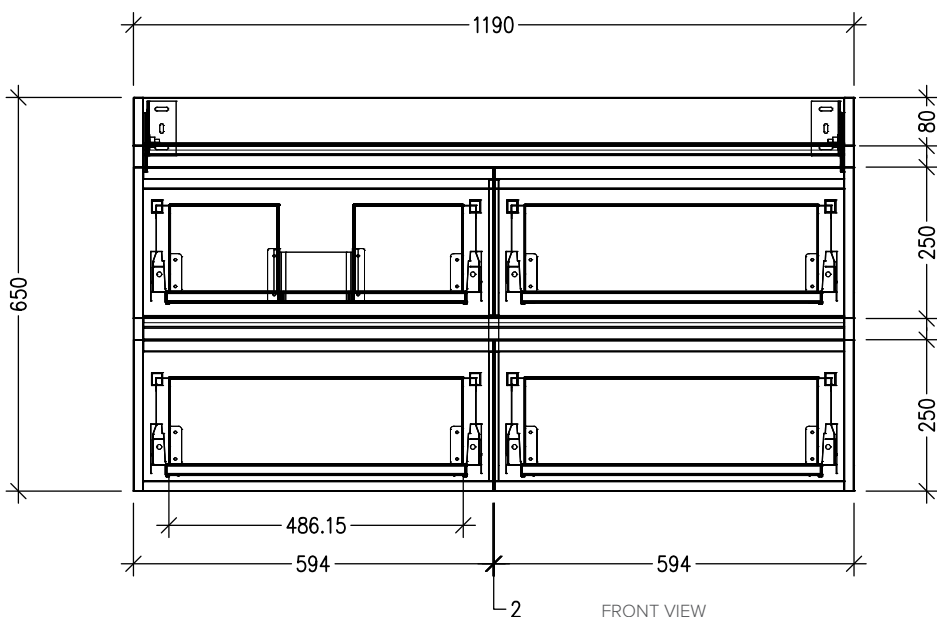

## Vega 1200mm 4 Drawer Left Offset Basin Wall Vanity

### Features

- Wall Hung
- Full Extension Soft Close Drawers
- Negative detail finger pull with extrusion
- Laminate Woodgrain & Solid Colours on MR Board
- A variety of slab top options
- Dimensions: H670 x W1200 x D465
- Plumbing provision has been allowed for with a 60mm space behind lower drawers. Note lower drawers DO NOT have a plumbing cutout and are designed to offer full storage space

### Technical Details

*Note: All measurements shown are in millimetres. Sizes are nominal.*

TOP VIEW

FRONT VIEW

SIDE VIEW

## Slab Top Options

Slab Top 1200  
W1200 x D465 x H20

Note: Refer to [www.newtech.co.nz](http://www.newtech.co.nz) for slab top options