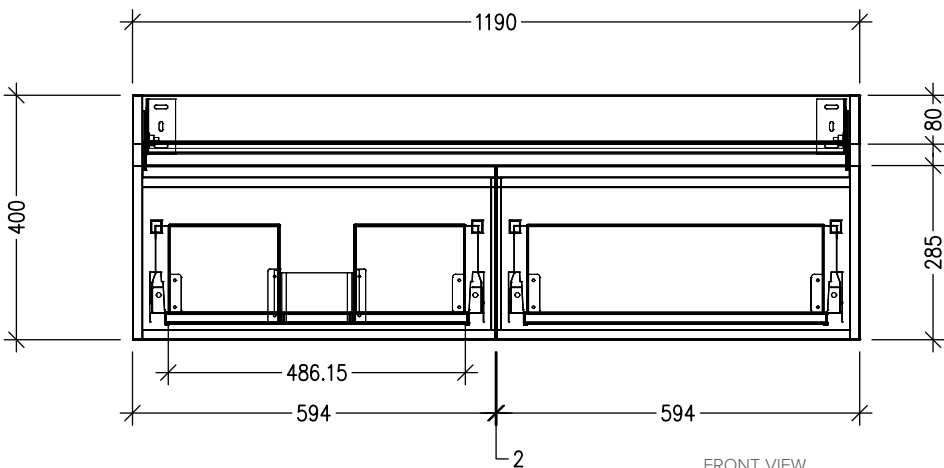

SPECIFICATION SHEET

Vega 1200mm 2 Drawer Left Offset Basin Wall Vanity

Features

- Wall Hung
- Full Extension Soft Close Drawers
- Negative detail finger pull with extrusion
- Cabinet:
Laminate Woodgrain &
Solid Colours on MR Board
- A variety of slab top options
- Dimensions: H420 x W1200 x D465

*Note: Vessel basins are purchased separately.
Visit www.newtech.co.nz for full range of vessel basin options.*

Technical Details

Note: All measurements shown are in millimetres. Sizes are nominal.

TOP VIEW

SIDE VIEW

FRONT VIEW

SPECIFICATION SHEET

Slab Top Options

Slab Top 1200
W1200 x D465 x H20

Note: Refer to www.newtech.co.nz for slab top options