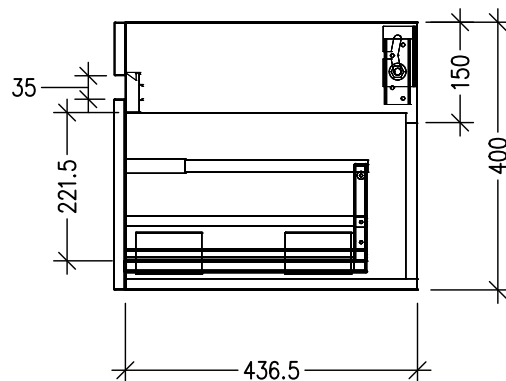

SPECIFICATION SHEET

Vega 1200mm 2 Drawer Left Offset Basin Wall Vanity

Features

- Wall Hung
- Full Extension Soft Close Drawers
- Negative detail finger pull with extrusion
- Cabinet:
Laminate Woodgrain &
Solid Colours on MR Board
- A variety of slab top options
- Dimensions: H420 x W1200 x D465

*Note: Vessel basins are purchased separately.
Visit www.newtech.co.nz for full range of vessel basin options.*

Technical Details

Note: All measurements shown are in millimetres. Sizes are nominal.

TOP VIEW

SIDE VIEW

FRONT VIEW

SPECIFICATION SHEET

Slab Top Options

Slab Top 1200
W1200 x D465 x H20

Note: Refer to www.newtech.co.nz for slab top options