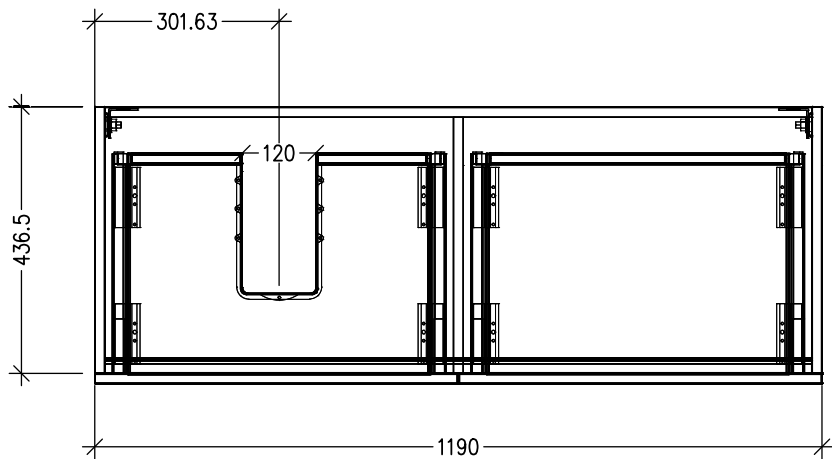

SPECIFICATION SHEET

Vega 1200mm 2 Drawer Left Offset Basin Wall Vanity

Features

- Wall Hung
- Full Extension Soft Close Drawers
- Negative detail finger pull with extrusion
- Cabinet:
Laminate Woodgrain &
Solid Colours on MR Board
- A variety of slab top options
- Dimensions: H420 x W1200 x D465

*Note: Vessel basins are purchased separately.
Visit www.newtech.co.nz for full range of vessel basin options.*

Technical Details

Note: All measurements shown are in millimetres. Sizes are nominal.

TOP VIEW

SIDE VIEW

FRONT VIEW

SPECIFICATION SHEET

Slab Top Options

Slab Top 1200
W1200 x D465 x H20

Note: Refer to www.newtech.co.nz for slab top options