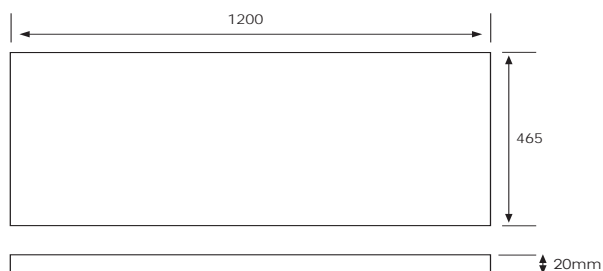

SPECIFICATION SHEET

Vega 1200mm 2 Drawer Left Offset Basin Wall Vanity

Features

- Wall Hung
- Full Extension Soft Close Drawers
- Negative detail finger pull with extrusion
- Cabinet:
Laminate Woodgrain &
Solid Colours on MR Board
- A variety of slab top options
- Dimensions: H420 x W1200 x D465

*Note: Vessel basins are purchased separately.
Visit www.newtech.co.nz for full range of vessel basin options.*

Technical Details

Note: All measurements shown are in millimetres. Sizes are nominal.

TOP VIEW

SIDE VIEW

FRONT VIEW

SPECIFICATION SHEET

Slab Top Options

Slab Top 1200
W1200 x D465 x H20

Note: Refer to www.newtech.co.nz for slab top options