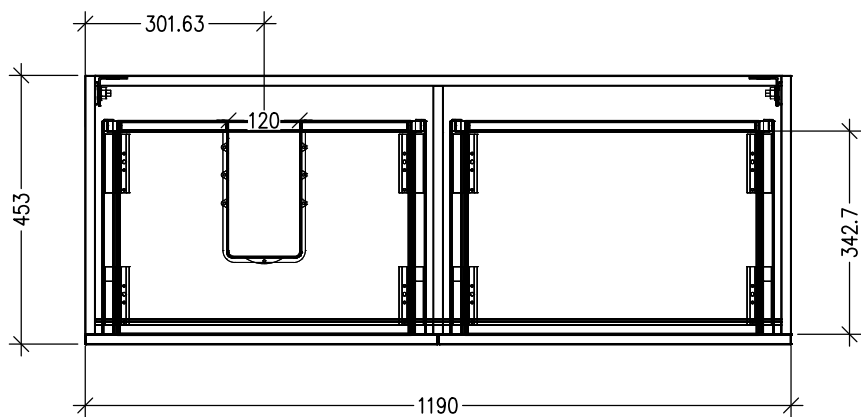

## Vega 1200mm 4 Drawer Left Offset Basin Floorstanding Vanity

### Features

- Floorstanding
- Full Extension Soft Close Drawers
- Negative detail finger pull with extrusion
- Laminate Woodgrain & Solid Colours on MR Board
- A variety of slab top options
- Dimensions: H820 x W1200 x D465
- Plumbing provision has been allowed for with a 60mm space behind lower drawers. Note lower drawers DO NOT have a plumbing cutout and are designed to offer full storage space

### Technical Details

Note: All measurements shown are in millimetres. Sizes are nominal.

TOP VIEW

FRONT VIEW

SIDE VIEW

## Slab Top Options

Slab Top 1200  
W1200 x D465 x H20

Note: Refer to [www.newtech.co.nz](http://www.newtech.co.nz) for slab top options