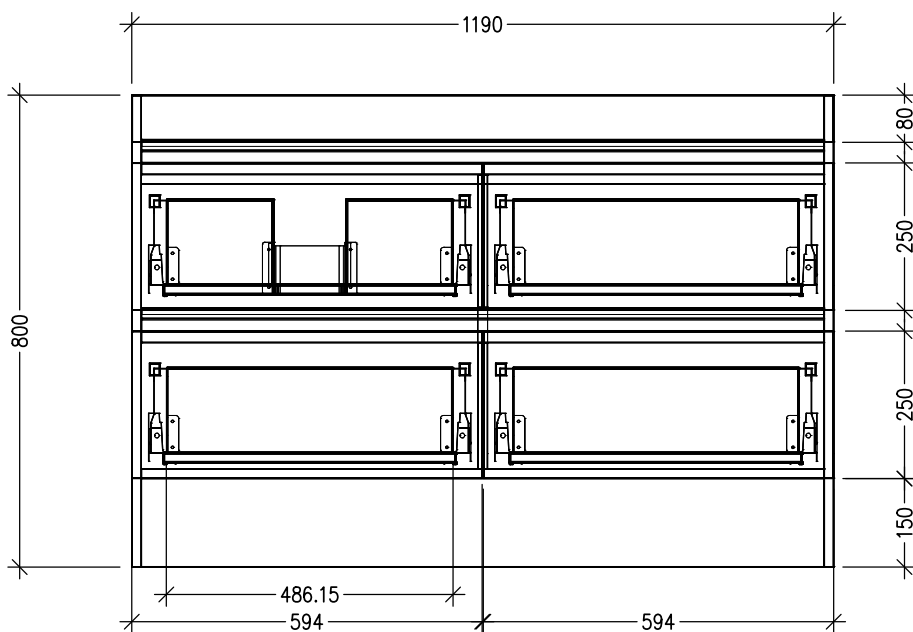

## Vega 1200mm 4 Drawer Left Offset Basin Floorstanding Vanity

### Features

- Floorstanding
- Full Extension Soft Close Drawers
- Negative detail finger pull with extrusion
- Laminate Woodgrain & Solid Colours on MR Board
- A variety of slab top options
- Dimensions: H820 x W1200 x D465
- Plumbing provision has been allowed for with a 60mm space behind lower drawers. Note lower drawers DO NOT have a plumbing cutout and are designed to offer full storage space

### Technical Details

Note: All measurements shown are in millimetres. Sizes are nominal.

TOP VIEW

FRONT VIEW

SIDE VIEW

## Slab Top Options

Slab Top 1200  
W1200 x D465 x H20

Note: Refer to [www.newtech.co.nz](http://www.newtech.co.nz) for slab top options