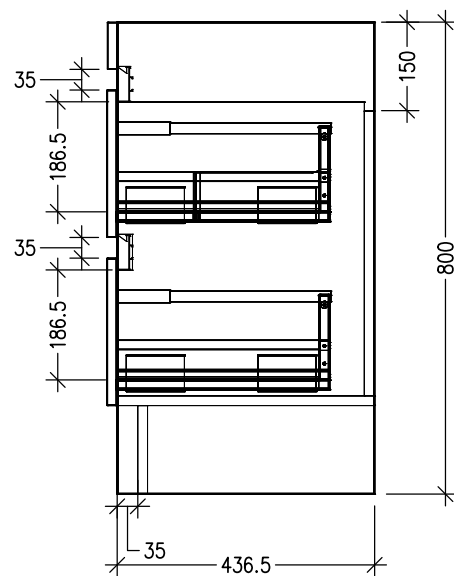

### Features

- Floorstanding
- Full Extension Soft Close Drawers
- Negative detail finger pull with extrusion
- Laminate Woodgrain & Solid Colours on MR Board
- A variety of slab top options
- Dimensions: H820 x W1200 x D465
- Plumbing provision has been allowed for with a 60mm space behind lower drawers. Note lower drawers DO NOT have a plumbing cutout and are designed to offer full storage space

### Technical Details

Note: All measurements shown are in millimetres. Sizes are nominal.

TOP VIEW

FRONT VIEW

SIDE VIEW

## Slab Top Options

Slab Top 1200  
W1200 x D465 x H20

Note: Refer to [www.newtech.co.nz](http://www.newtech.co.nz) for slab top options