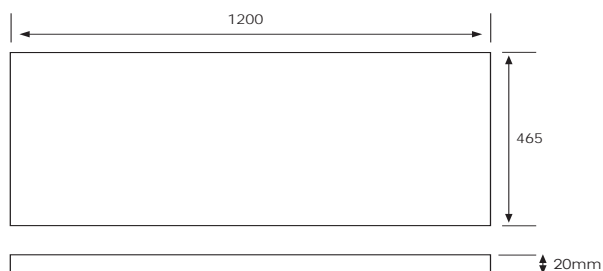

### Features

- Floorstanding
- Full Extension Soft Close Drawers
- Negative detail finger pull with extrusion
- Laminate Woodgrain & Solid Colours on MR Board
- A variety of slab top options
- Dimensions: H820 x W1200 x D465
- Plumbing provision has been allowed for with a 60mm space behind lower drawers. Note lower drawers DO NOT have a plumbing cutout and are designed to offer full storage space

### Technical Details

Note: All measurements shown are in millimetres. Sizes are nominal.

TOP VIEW

FRONT VIEW

SIDE VIEW

## Slab Top Options

Slab Top 1200  
W1200 x D465 x H20

Note: Refer to [www.newtech.co.nz](http://www.newtech.co.nz) for slab top options