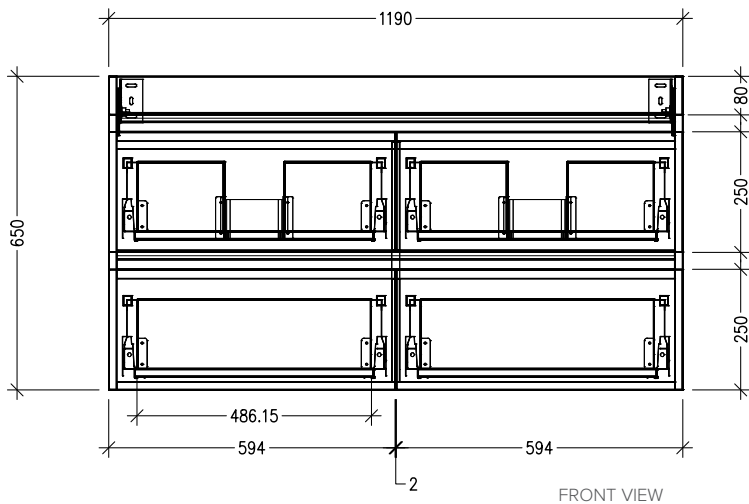

SPECIFICATION SHEET

Vega 1200mm 4 Drawer Double Basin Wall Vanity

Features

- Wall Hung
- Full Extension Soft Close Drawers
- Negative detail finger pull with extrusion
- Cabinet:
Laminate Woodgrain &
Solid Colours on MR Board
- A variety of slab top options
- Dimensions: H670 x W1200 x D465
- Plumbing provision has been allowed for with a 60mm space behind lower drawers. Note lower drawers DO NOT have a plumbing cutout and are designed to offer full storage space

*Note: Vessel basins are purchased separately.
Visit www.newtech.co.nz for full range of vessel basin options.*

Technical Details

Note: All measurements shown are in millimetres. Sizes are nominal.

SPECIFICATION SHEET

Slab Top Options

Slab Top 1200
W1200 x D465 x H20

Note: Refer to www.newtech.co.nz for slab top options