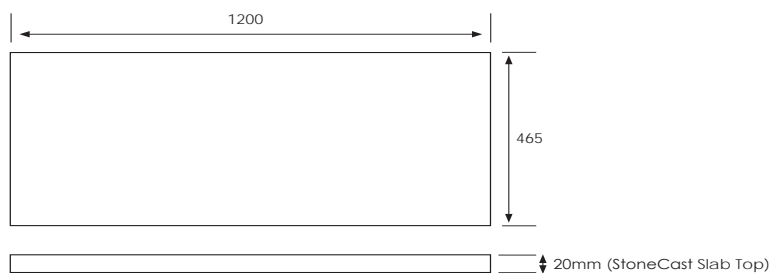

SPECIFICATION SHEET

Vega 1200mm 4 Drawer Double Basin Wall Vanity

Features

- Wall Hung
- Full Extension Soft Close Drawers
- Negative detail finger pull with extrusion
- Cabinet:
Laminate Woodgrain &
Solid Colours on MR Board
- A variety of slab top options
- Dimensions: H670 x W1200 x D465
- Plumbing provision has been allowed for with a 60mm space behind lower drawers. Note lower drawers DO NOT have a plumbing cutout and are designed to offer full storage space

*Note: Vessel basins are purchased separately.
Visit www.newtech.co.nz for full range of vessel basin options.*

Technical Details

Note: All measurements shown are in millimetres. Sizes are nominal.

SPECIFICATION SHEET

Slab Top Options

Slab Top 1200
W1200 x D465 x H20

Note: Refer to www.newtech.co.nz for slab top options