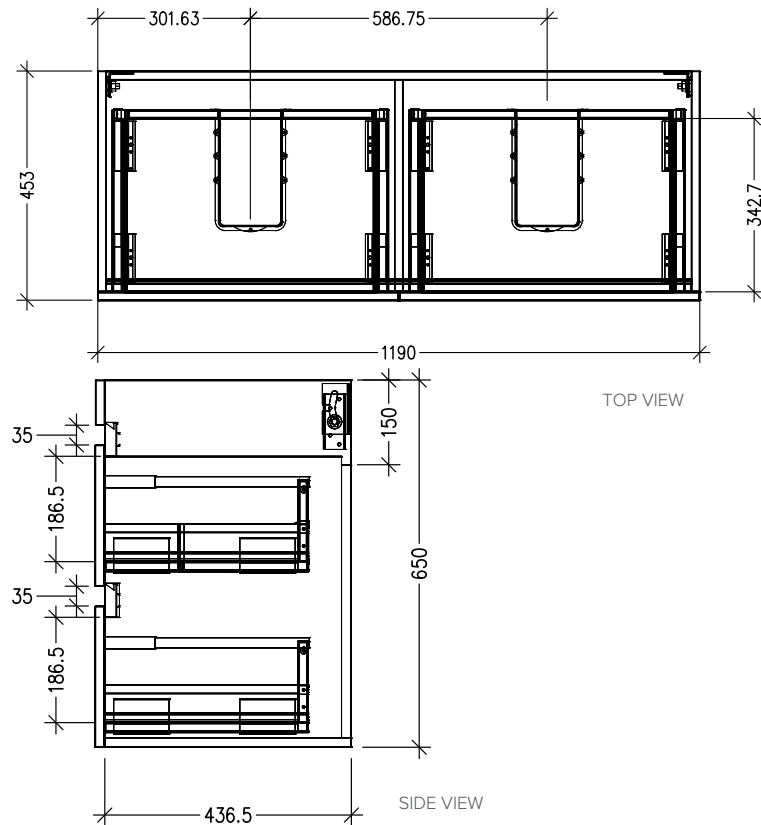

SPECIFICATION SHEET

Vega 1200mm 4 Drawer Double Basin Wall Vanity

Features

- Wall Hung
- Full Extension Soft Close Drawers
- Negative detail finger pull with extrusion
- Cabinet:
Laminate Woodgrain &
Solid Colours on MR Board
- A variety of slab top options
- Dimensions: H670 x W1200 x D465
- Plumbing provision has been allowed for with a 60mm space behind lower drawers. Note lower drawers DO NOT have a plumbing cutout and are designed to offer full storage space

*Note: Vessel basins are purchased separately.
Visit www.newtech.co.nz for full range of vessel basin options.*

Technical Details

Note: All measurements shown are in millimetres. Sizes are nominal.

SPECIFICATION SHEET

Slab Top Options

Slab Top 1200
W1200 x D465 x H20

Note: Refer to www.newtech.co.nz for slab top options