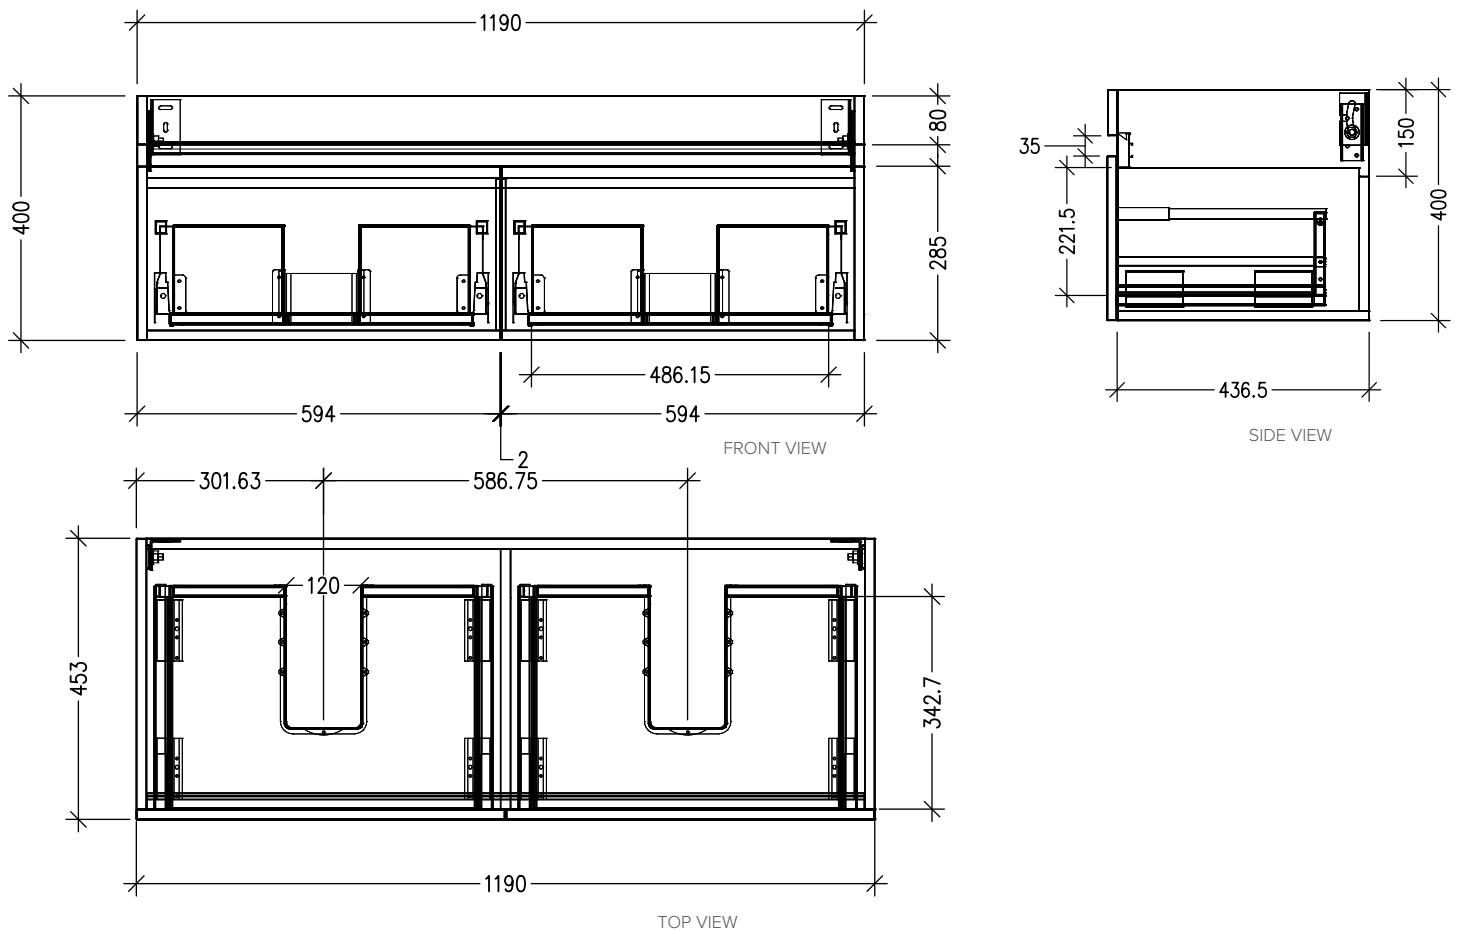

SPECIFICATION SHEET

Vega 1200mm 2 Drawer Double Basin Wall Vanity

Features

- Wall Hung
- Full Extension Soft Close Drawers
- Negative detail finger pull with extrusion
- Cabinet:
 - Laminate Woodgrain & Solid Colours on MR Board
- A variety of slab top options
- Dimensions: H420 x W1200 x D465

*Note: Vessel basins are purchased separately.
Visit www.newtech.co.nz for full range of vessel basin options.*

Technical Details

Note: All measurements shown are in millimetres. Sizes are nominal.

SPECIFICATION SHEET

Slab Top Options

StoneCast Slab Top 1200

W1200 x D465 x H20

Note: Refer to www.newtech.co.nz for slab top options