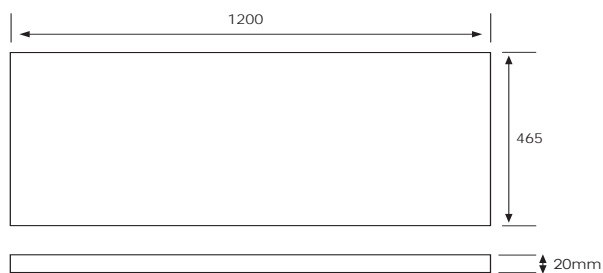

SPECIFICATION SHEET

Vega 1200mm 2 Drawer Double Basin Wall Vanity

Features

- Wall Hung
- Full Extension Soft Close Drawers
- Negative detail finger pull with extrusion
- Cabinet:
 - Laminate Woodgrain & Solid Colours on MR Board
- A variety of slab top options
- Dimensions: H420 x W1200 x D465

*Note: Vessel basins are purchased separately.
Visit www.newtech.co.nz for full range of vessel basin options.*

Technical Details

Note: All measurements shown are in millimetres. Sizes are nominal.

SPECIFICATION SHEET

Slab Top Options

StoneCast Slab Top 1200

W1200 x D465 x H20

Note: Refer to www.newtech.co.nz for slab top options