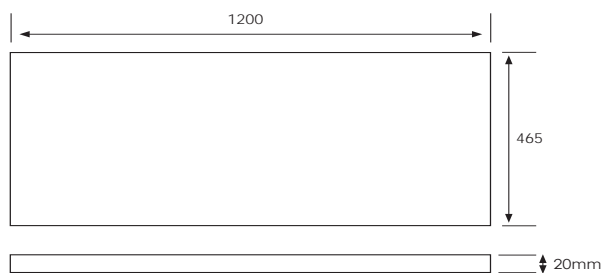

SPECIFICATION SHEET

Vega 1200mm 4 Drawer Double Basin Floor Vanity

Features

- Floorstanding
- Full Extension Soft Close Drawers
- Negative detail finger pull with extrusion
- Cabinet: Laminate Woodgrain & Solid Colours on MR Board
- A variety of slab top options
- Dimensions: H820 x W1200 x D465
- Floor plumbing provision has been allowed for with a 60mm space behind lower drawer. Note lower drawers DO NOT have plumbing cutouts and are designed to offer full storage space
- **Optional: Floor plumbing waste provision in bottom drawer [88515] - Additional cost applies**

*Note: Vessel basins are purchased separately.
Visit www.newtech.co.nz for full range of vessel basin options.*

Technical Details

Note: All measurements shown are in millimetres. Sizes are nominal.

TOP VIEW

FRONT VIEW

SIDE VIEW

SPECIFICATION SHEET

Slab Top Options

Slab Top 1200
W1200 x D465 x H20

Note: Refer to www.newtech.co.nz for slab top options