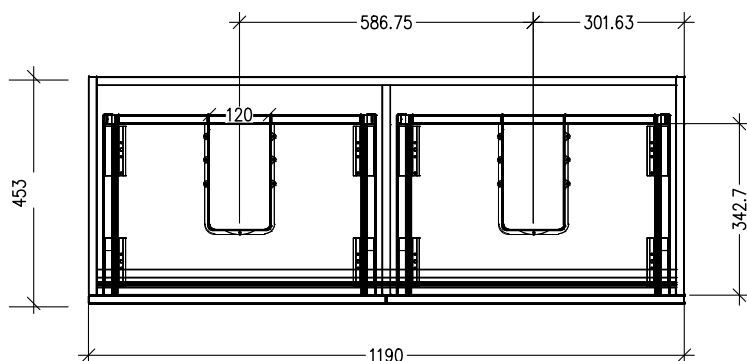

SPECIFICATION SHEET

Vega 1200mm 4 Drawer Double Basin Floor Vanity

Features

- Floorstanding
- Full Extension Soft Close Drawers
- Negative detail finger pull with extrusion
- Cabinet: Laminate Woodgrain & Solid Colours on MR Board
- A variety of slab top options
- Dimensions: H820 x W1200 x D465
- Floor plumbing provision has been allowed for with a 60mm space behind lower drawer. Note lower drawers DO NOT have plumbing cutouts and are designed to offer full storage space
- **Optional: Floor plumbing waste provision in bottom drawer [88515] - Additional cost applies**

*Note: Vessel basins are purchased separately.
Visit www.newtech.co.nz for full range of vessel basin options.*

Technical Details

Note: All measurements shown are in millimetres. Sizes are nominal.

TOP VIEW

FRONT VIEW

SIDE VIEW

SPECIFICATION SHEET

Slab Top Options

Slab Top 1200
W1200 x D465 x H20

Note: Refer to www.newtech.co.nz for slab top options