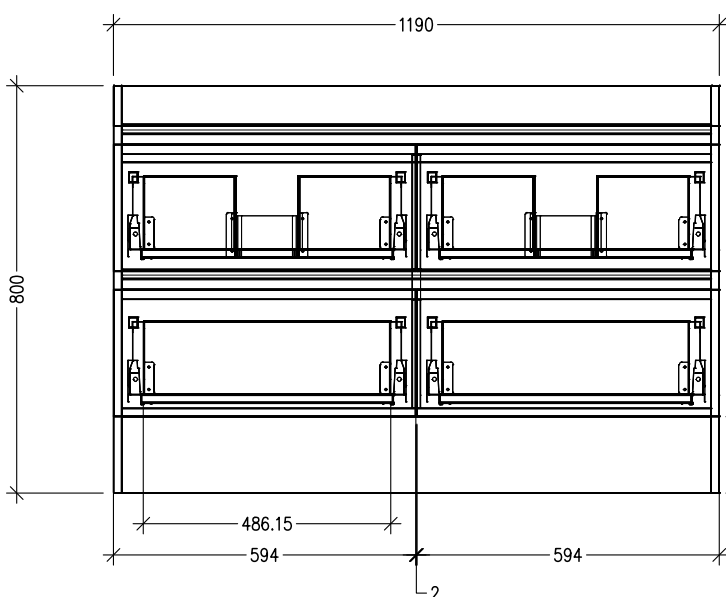

SPECIFICATION SHEET

Vega 1200mm 4 Drawer Double Basin Floor Vanity

Features

- Floorstanding
- Full Extension Soft Close Drawers
- Negative detail finger pull with extrusion
- Cabinet: Laminate Woodgrain & Solid Colours on MR Board
- A variety of slab top options
- Dimensions: H820 x W1200 x D465
- Floor plumbing provision has been allowed for with a 60mm space behind lower drawer. Note lower drawers DO NOT have plumbing cutouts and are designed to offer full storage space
- **Optional: Floor plumbing waste provision in bottom drawer [88515] - Additional cost applies**

*Note: Vessel basins are purchased separately.
Visit www.newtech.co.nz for full range of vessel basin options.*

Technical Details

Note: All measurements shown are in millimetres. Sizes are nominal.

TOP VIEW

FRONT VIEW

SIDE VIEW

SPECIFICATION SHEET

Slab Top Options

Slab Top 1200
W1200 x D465 x H20

Note: Refer to www.newtech.co.nz for slab top options