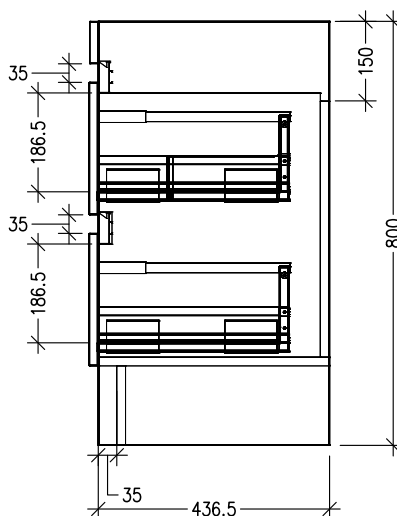

SPECIFICATION SHEET

Vega 1200mm 4 Drawer Double Basin Floor Vanity

Features

- Floorstanding
- Full Extension Soft Close Drawers
- Negative detail finger pull with extrusion
- Cabinet: Laminate Woodgrain & Solid Colours on MR Board
- A variety of slab top options
- Dimensions: H820 x W1200 x D465
- Floor plumbing provision has been allowed for with a 60mm space behind lower drawer. Note lower drawers DO NOT have plumbing cutouts and are designed to offer full storage space
- **Optional: Floor plumbing waste provision in bottom drawer [88515] - Additional cost applies**

*Note: Vessel basins are purchased separately.
Visit www.newtech.co.nz for full range of vessel basin options.*

Technical Details

Note: All measurements shown are in millimetres. Sizes are nominal.

TOP VIEW

FRONT VIEW

SIDE VIEW

SPECIFICATION SHEET

Slab Top Options

Slab Top 1200
W1200 x D465 x H20

Note: Refer to www.newtech.co.nz for slab top options