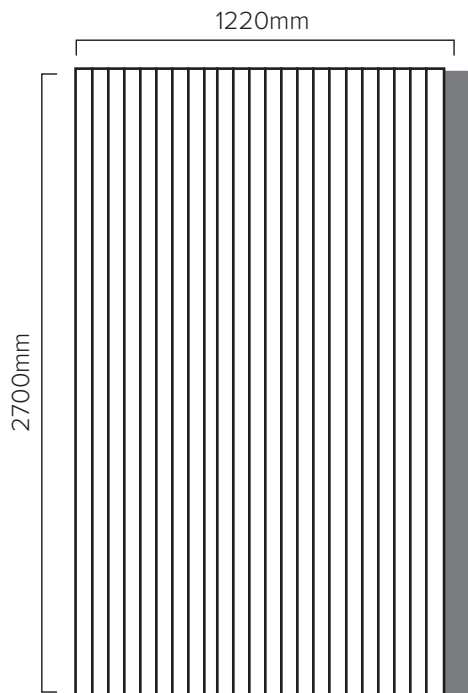

## InnoWall - Turnberry Profile Panel

MPW-12-TB

### Product Details

- Ripple Line Profile Panel
- 12mm pre-primed panels ready for painting
- Each panel features an interlocking system on the 2700mm edge
- White melamine-coated backing
- P2 Grade, MDF (760 kg/m<sup>3</sup>)
- Panel sizes: H2700mm x W1220mm x D12mm

### Technical Details

Note: All measurements shown are in millimetres.

Each panel features the interlocking system on one side of the 2700mm edge