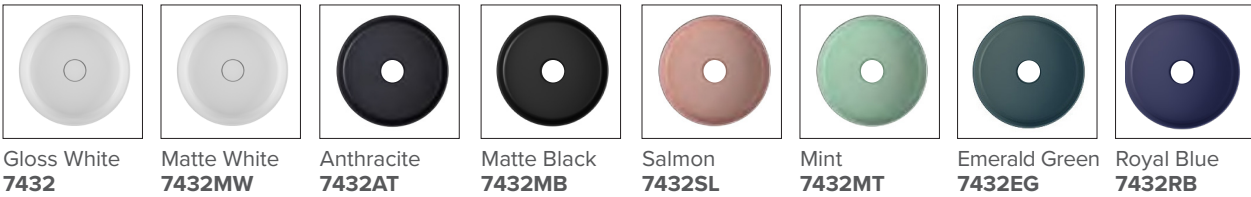

SPECIFICATION SHEET

Toni Round 360 Vessel Basin

Features

- Material: Vitreous China
- Bowl Position: Centre
- Dimensions: H120 x W360

Colour Options

Technical Details