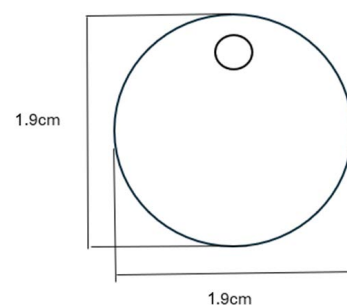

Note: All measurements shown are in millimetres. Sizes are nominal.

SEATBOLT COVER CAP