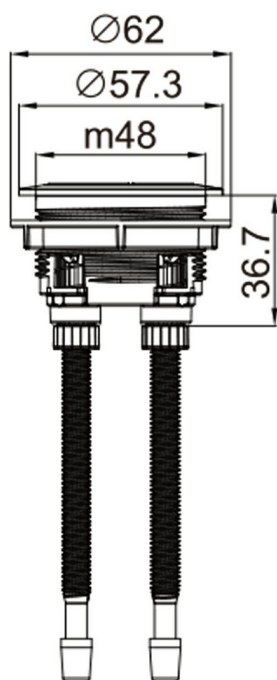

SPECIFICATION SHEET

Coloured Dual Flush Toilet Buttons & Seat Bolt Covers

Features

- Toilet Flush Button & Seat Bolt Cover Set compatible with Casalino Toilets
- Six colours made from high quality stainless steel
- Dual Flush button
- Size: 48mm hole in the cistern lid

Colour Options with Code

Matte White
V8503MW

Brushed Brass
V8503BB

Brushed Copper
V8503CP

Gunmetal
V8503GM

Matte Black
V8503MB

Brushed Nickel
V8503NK

Technical Details

Note: All measurements shown are in millimetres. Sizes are nominal.

SEATBOLT COVER CAP