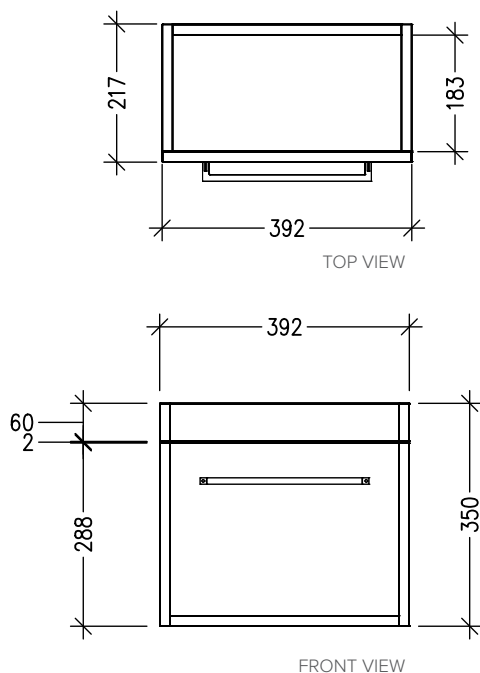

## Tivoli 550mm 1 Door Wall Vanity

### Features

- Wall Hung with European StoneCast basin
- Includes Toilet Roll Holder OR Towel Rail [see pg3]
- Soft Close Door with Julius Brushed Nickel Handle - other handle options available
- Laminate Woodgrain & Solid Colours on MR Board
- Dimensions: H400 x W550 x D220
- Left or right hand hinge available

### Technical Details

Note: All measurements shown are in millimetres. Sizes are nominal.

## Stonecast 550 Basin

European StoneCast

Code: 3826

H50 X W554 X D224