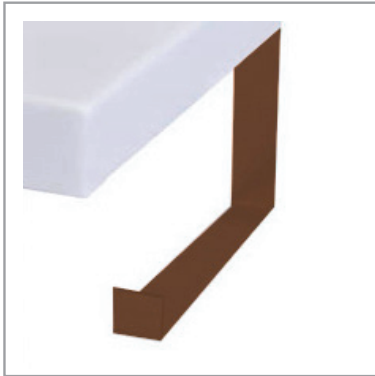

SPECIFICATION SHEET

Tivoli 550mm Accessory

WALL MOUNTED TOILET ROLL HOLDER

W25 X L218 X H110

Chrome
A

Brushed Nickel
ANK

Gunmetal
AGM

Matte Black
AMB

Brushed Brass
ABB

Matte White
AMW

Brushed Copper
ACP

Note: Add toilet roll holder accessory code to cabinet code