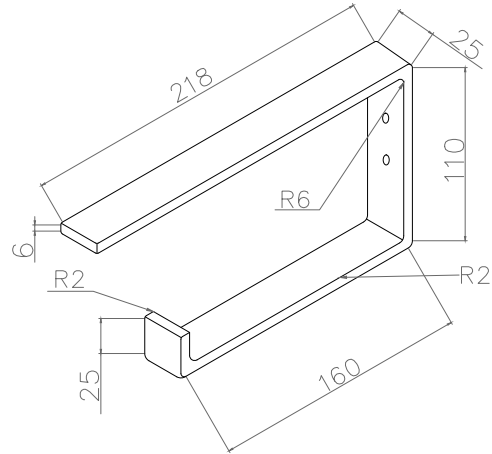

SPECIFICATION SHEET

Tivoli 550mm Accessory

WALL MOUNTED TOILET ROLL HOLDER

W25 X L218 X H110

Chrome
A

Brushed Nickel
ANK

Gunmetal
AGM

Matte Black
AMB

Brushed Brass
ABB

Matte White
AMW

Brushed Copper
ACP

Note: Add toilet roll holder accessory code to cabinet code