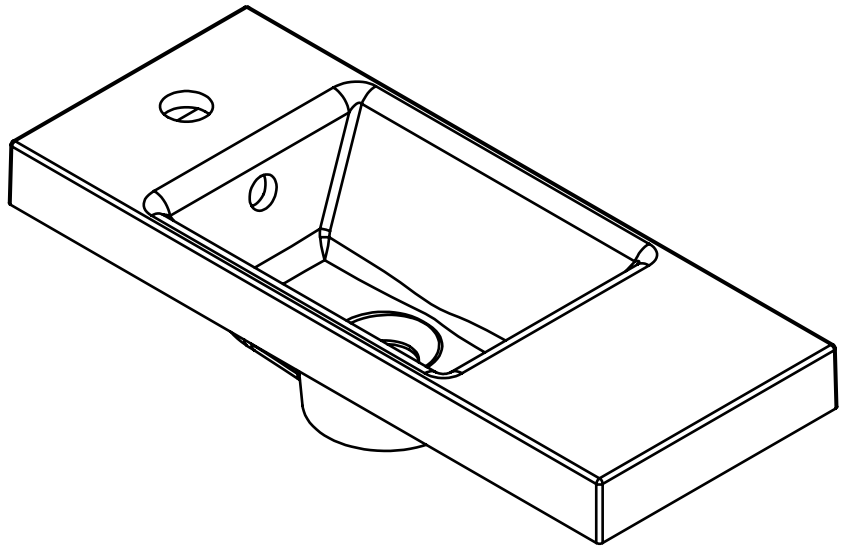

SPECIFICATION SHEET

Stonecast 550 Basin

European StoneCast

Code: 3826

H50 X W554 X D224