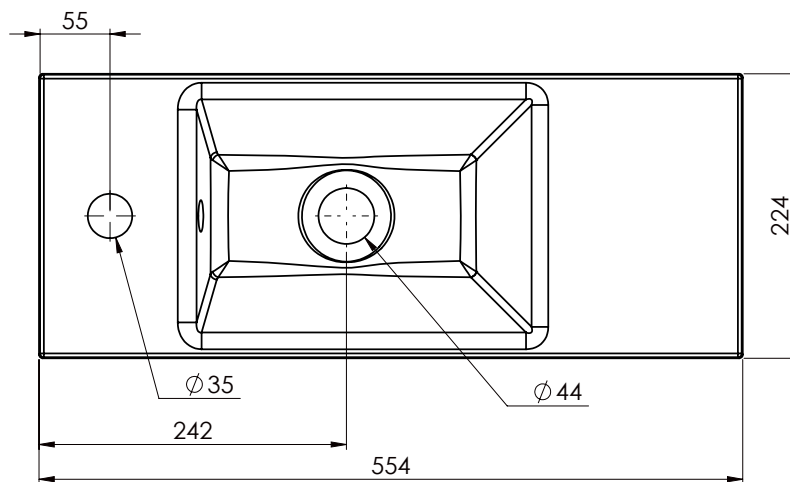

### Features

- Wall Hung with European StoneCast basin
- Includes Toilet Roll Holder OR Towel Rail [see pg3]
- Soft Close Door with Julius Brushed Nickel Handle - other handle options available
- Laminate Woodgrain & Solid Colours on MR Board
- Dimensions: H400 x W550 x D220
- Left or right hand hinge available

### Technical Details

Note: All measurements shown are in millimetres. Sizes are nominal.

## Stonecast 550 Basin

European StoneCast

Code: 3826

H50 X W554 X D224