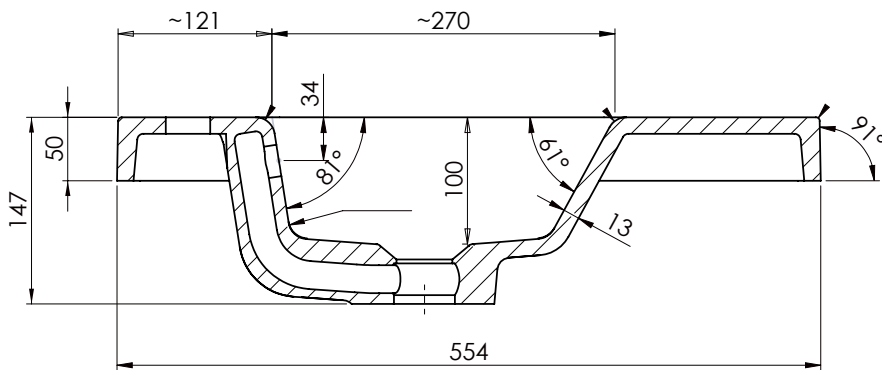

### Features

- Wall Hung with European StoneCast basin
- Includes Toilet Roll Holder OR Towel Rail [see pg3]
- Soft Close Door with Julius Brushed Nickel Handle - other handle options available
- Laminate Woodgrain & Solid Colours on MR Board
- Dimensions: H400 x W550 x D220
- Left or right hand hinge available

### Technical Details

Note: All measurements shown are in millimetres. Sizes are nominal.

## Stonecast 550 Basin

European StoneCast

Code: 3826

H50 X W554 X D224