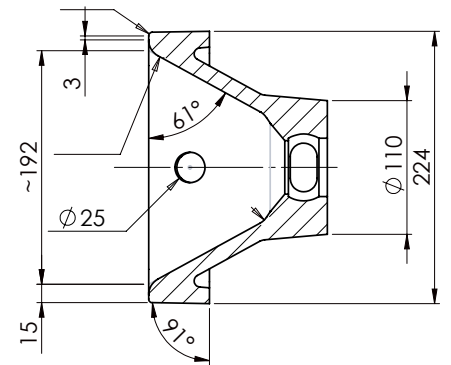

### Features

- Wall Hung with European StoneCast basin
- Includes Toilet Roll Holder OR Towel Rail [see pg3]
- Soft Close Door with Julius Brushed Nickel Handle - other handle options available
- Laminate Woodgrain & Solid Colours on MR Board
- Dimensions: H400 x W550 x D220
- Left or right hand hinge available

### Technical Details

Note: All measurements shown are in millimetres. Sizes are nominal.

## Stonecast 550 Basin

European StoneCast

Code: 3826

H50 X W554 X D224