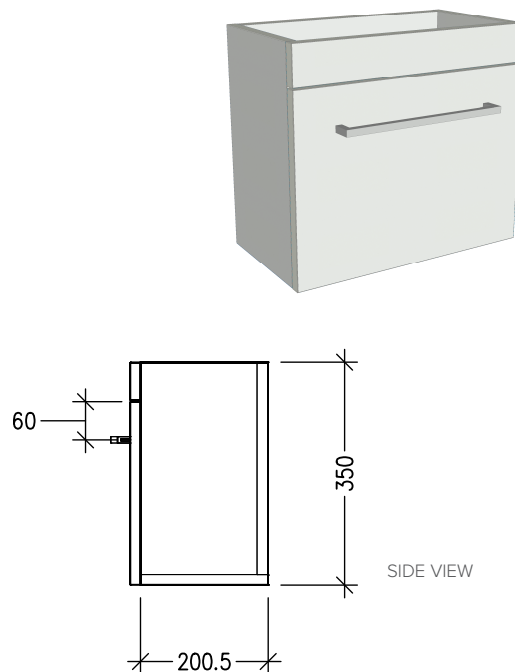

### Features

- Wall Hung with European StoneCast basin
- Includes Toilet Roll Holder OR Towel Rail [see pg3]
- Soft Close Door with Julius Brushed Nickel Handle - other handle options available
- Laminate Woodgrain & Solid Colours on MR Board
- Dimensions: H400 x W550 x D220
- Left or right hand hinge available

### Technical Details

Note: All measurements shown are in millimetres. Sizes are nominal.

## Stonecast 550 Basin

European StoneCast

Code: 3826

H50 X W554 X D224