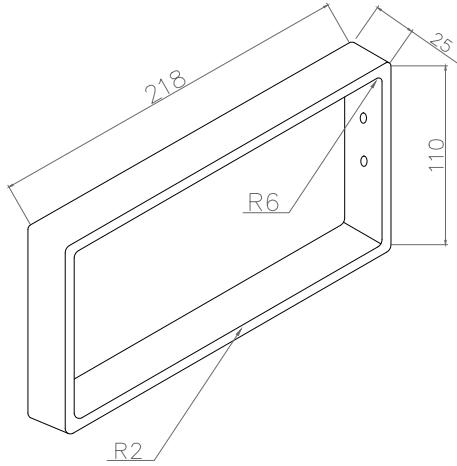

WALL MOUNTED TOWEL RAIL

W25 X L218 X H110

Chrome
B

Brushed Nickel
BNK

Gunmetal
BGM

Matte Black
BMB

Brushed Brass
BBB

Matte White
BMW

Brushed Copper
BCP

Note: Add towel rail accessory code to cabinet code