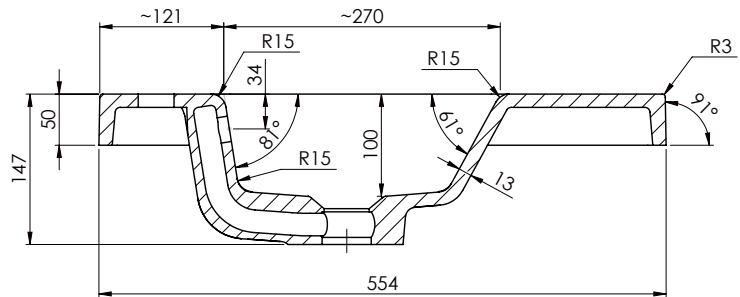

SPECIFICATION SHEET

StoneCast 550 Extended Basin

Code: 3826

Features

- Made in Europe
- 50mm Thick
- Interchangeable Left and Right Tap Hole
- Wall mounted accessory included
- Mounted Toilet Roll Holder or Towel Ring
- Dimensions: W550 x D225 x H50

Technical Details

SPECIFICATION SHEET

550mm Accessory

WALL MOUNTED TOILET ROLL HOLDER

W25 X L218 X H110

Chrome
A

Brushed Nickel
ANK

Gunmetal
AGM