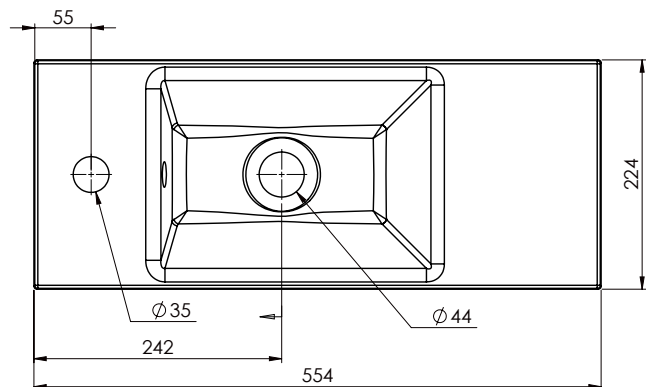

SPECIFICATION SHEET

StoneCast 550 Extended Basin

Code: 3826

Features

- Made in Europe
- 50mm Thick
- Interchangeable Left and Right Tap Hole
- Wall mounted accessory included
- Mounted Toilet Roll Holder or Towel Ring
- Dimensions: W550 x D225 x H50

Technical Details

SPECIFICATION SHEET

550mm Accessory

WALL MOUNTED TOILET ROLL HOLDER

W25 X L218 X H110

Chrome
A

Brushed Nickel
ANK

Gunmetal
AGM