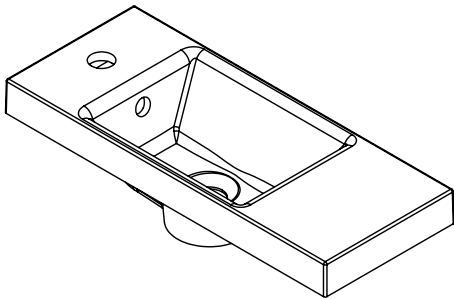

SPECIFICATION SHEET

StoneCast 550 Extended Basin

Code: 3826

Features

- Made in Europe
- 50mm Thick
- Interchangeable Left and Right Tap Hole
- Wall mounted accessory included
- Mounted Toilet Roll Holder or Towel Ring
- Dimensions: W550 x D225 x H50

Technical Details

SPECIFICATION SHEET

550mm Accessory

WALL MOUNTED TOILET ROLL HOLDER

W25 X L218 X H110

Chrome
A

Brushed Nickel
ANK

Gunmetal
AGM