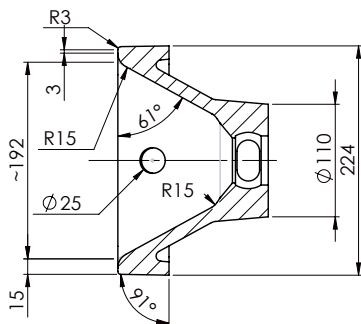

SPECIFICATION SHEET

StoneCast 550 Extended Basin

Code: 3826

Features

- Made in Europe
- 50mm Thick
- Interchangeable Left and Right Tap Hole
- Wall mounted accessory included
- Mounted Toilet Roll Holder or Towel Ring
- Dimensions: W550 x D225 x H50

Technical Details

SPECIFICATION SHEET

550mm Accessory

WALL MOUNTED TOILET ROLL HOLDER

W25 X L218 X H110

Chrome
A

Brushed Nickel
ANK

Gunmetal
AGM