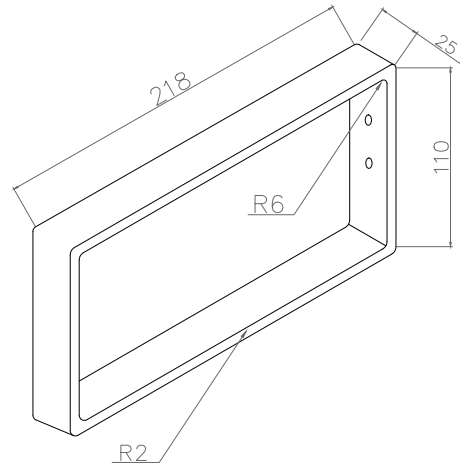

SPECIFICATION SHEET

StoneCast 550 Extended Basin

Code: 3826

Features

- Made in Europe
- 50mm Thick
- Interchangeable Left and Right Tap Hole
- Wall mounted accessory included
- Mounted Toilet Roll Holder or Towel Ring
- Dimensions: W550 x D225 x H50

Technical Details

SPECIFICATION SHEET

550mm Accessory

WALL MOUNTED TOILET ROLL HOLDER

W25 X L218 X H110

Chrome
A

Brushed Nickel
ANK

Gunmetal
AGM

Matte Black
AMB

Brushed Brass
ABB

Matte White
AMW

Brushed Copper
ACP

Note: Add toilet roll holder accessory code to cabinet code

WALL MOUNTED TOWEL RAIL

W25 X L218 X H110

Chrome
B