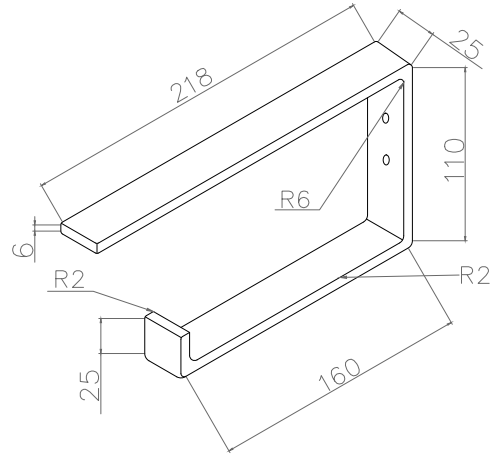

SPECIFICATION SHEET

StoneCast 550 Extended Basin

Code: 3826

Features

- Made in Europe
- 50mm Thick
- Interchangeable Left and Right Tap Hole
- Wall mounted accessory included
- Mounted Toilet Roll Holder or Towel Ring
- Dimensions: W550 x D225 x H50

Technical Details

SPECIFICATION SHEET

550mm Accessory

WALL MOUNTED TOILET ROLL HOLDER

W25 X L218 X H110

Chrome
A

Brushed Nickel
ANK

Gunmetal
AGM