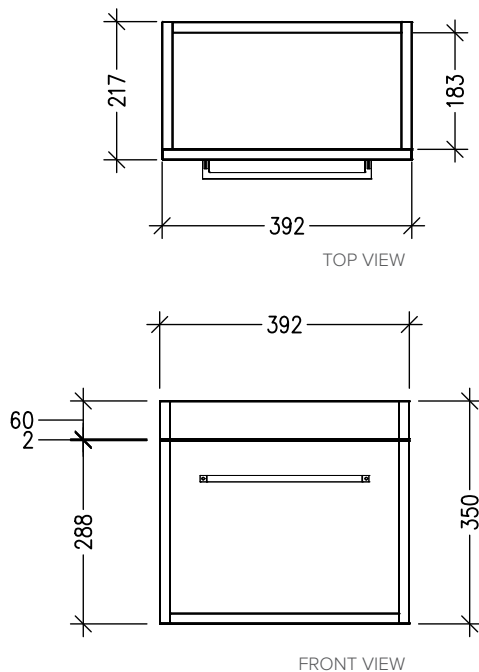

SPECIFICATION SHEET

Tivoli 400mm 1 Door Wall Vanity

Features

- Wall Hung
- 1 Door
- 50mm European Stonecast Basin
- Interchangeable Left or Right Basin
- Laminate Woodgrain & Solid Colours on MR Board
- Dimensions: H400 x W400 x D220
- Left or right hand hinge available

Gloss White
3820LGW
3820RGW

Dawn Grey
3820LDGY
3820RDGY

Spinifex
3820LSPX
3820RSPX

Green Slate
3820LGRS
3820RGRS

Char Blue
3820LCBL
3820RCBL

Bullet
3820LBUL
3820RBUL

Technical Details

Note: All measurements shown are in millimetres. Sizes are nominal.

SPECIFICATION SHEET

Stonecast 400 Basin

European StoneCast

Code: TI400

H50 X W404 X D224