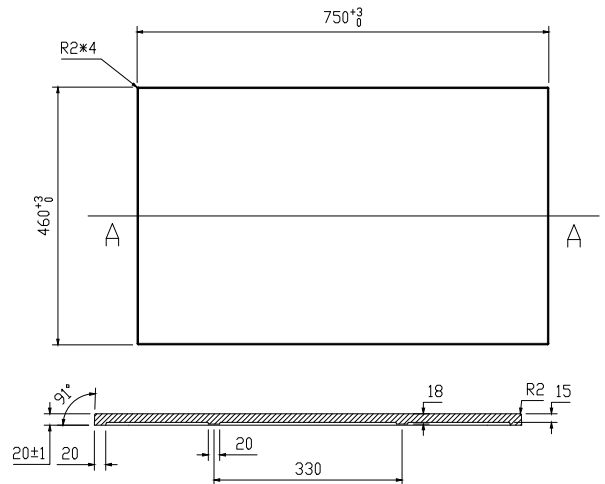

SPECIFICATION SHEET

Stonecast Slab Top Options

Slab Top 750

Stonecast

W750 x D465 x H20

Gloss White - STGW

Matte White - STMW

Slab Top 900

Stonecast

W900 x D465 x H20

Gloss White - STGW

Matte White - STMW

Slab Top 1200

Stonecast

W1200 x D465 x H20

Gloss White - STGW

Matte White - STMW

SPECIFICATION SHEET

Stonecast Slab Top Options

Slab Top 1500

Stonecast

W1500 x D465 x H20

Gloss White - STGW

Matte White - STMW

Slab Top 1800

Stonecast

W1800 x D465 x H20

Gloss White - STGW

Matte White - STMW