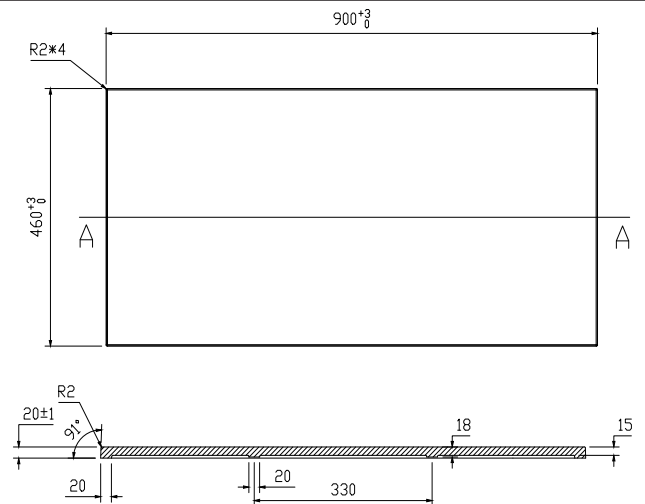

SPECIFICATION SHEET

Stonecast Slab Top Options

Slab Top 750

Stonecast

W750 x D465 x H20

Gloss White - STGW

Matte White - STMW

Slab Top 900

Stonecast

W900 x D465 x H20

Gloss White - STGW

Matte White - STMW

Slab Top 1200

Stonecast

W1200 x D465 x H20

Gloss White - STGW

Matte White - STMW

SPECIFICATION SHEET

Stonecast Slab Top Options

Slab Top 1500

Stonecast

W1500 x D465 x H20

Gloss White - STGW

Matte White - STMW

Slab Top 1800

Stonecast

W1800 x D465 x H20

Gloss White - STGW

Matte White - STMW