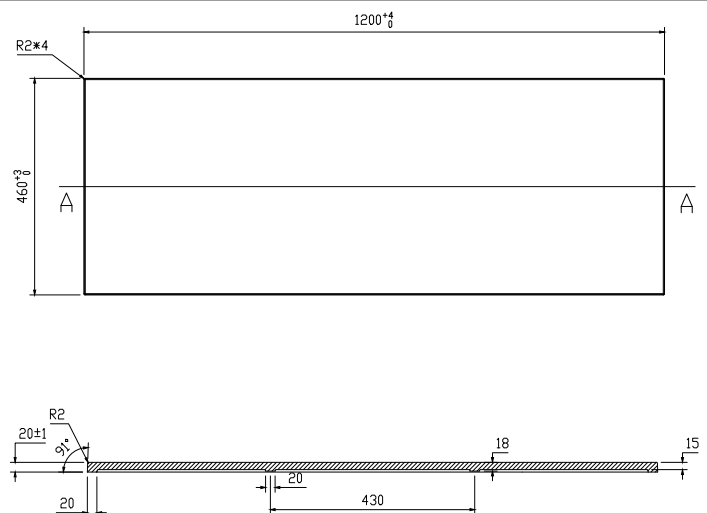

SPECIFICATION SHEET

Stonecast Slab Top Options

Slab Top 750

Stonecast

W750 x D465 x H20

Gloss White - STGW

Matte White - STMW

Slab Top 900

Stonecast

W900 x D465 x H20

Gloss White - STGW

Matte White - STMW

Slab Top 1200

Stonecast

W1200 x D465 x H20

Gloss White - STGW

Matte White - STMW

SPECIFICATION SHEET

Stonecast Slab Top Options

Slab Top 1500

Stonecast

W1500 x D465 x H20

Gloss White - STGW

Matte White - STMW

Slab Top 1800

Stonecast

W1800 x D465 x H20

Gloss White - STGW

Matte White - STMW