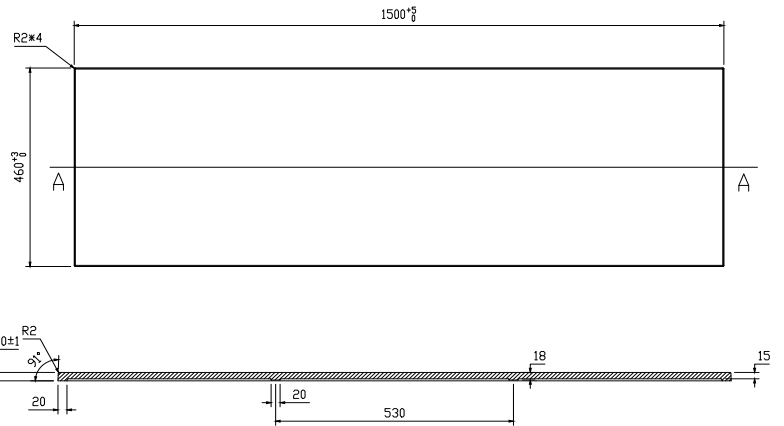

Matte White - STMW

SPECIFICATION SHEET

Stonecast Slab Top Options

Slab Top 1500

Stonecast

W1500 x D465 x H20

Gloss White - STGW

Matte White - STMW

Slab Top 1800

Stonecast

W1800 x D465 x H20

Gloss White - STGW

Matte White - STMW