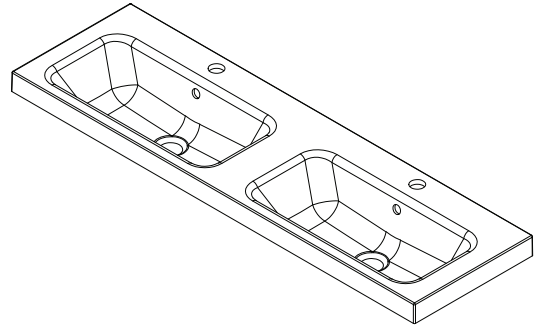

SPECIFICATION SHEET

StoneCast Slim 1200 Double Basin

H50 X W1200 X D350