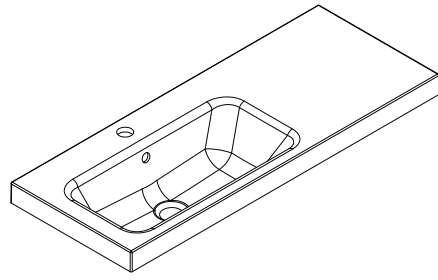

SPECIFICATION SHEET

StoneCast Slim 900 Left Offset Basin

H50 X W900 X D350