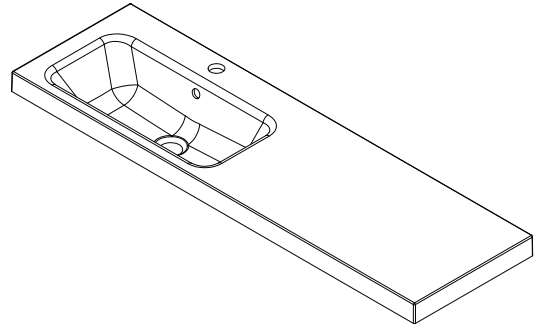

SPECIFICATION SHEET

StoneCast Slim 1200 Left Offset Basin

H50 X W1200 X D350