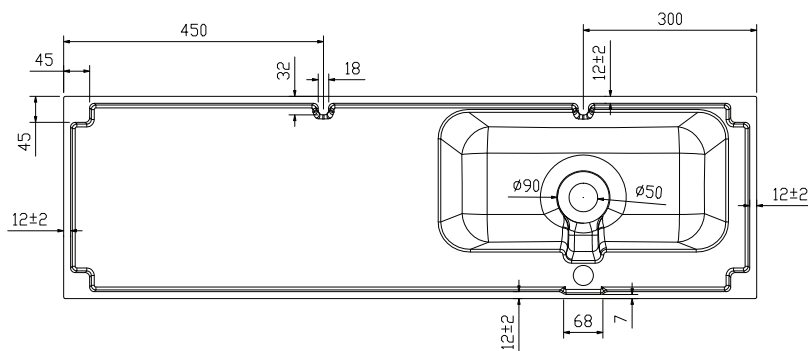

SPECIFICATION SHEET

StoneCast Slim 1200 Right Offset Basin

H50 X W1200 X D350