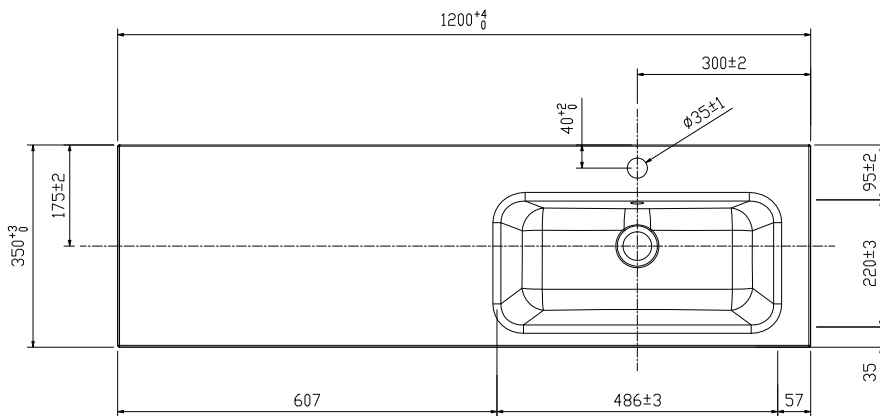

SPECIFICATION SHEET

StoneCast Slim 1200 Right Offset Basin

H50 X W1200 X D350