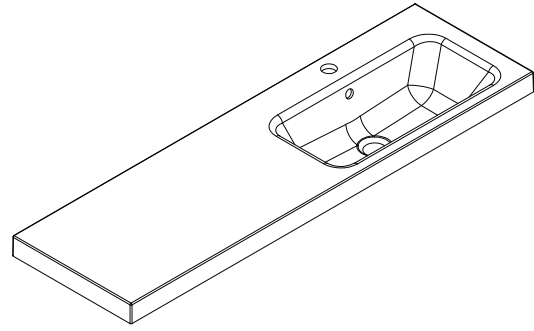

SPECIFICATION SHEET

StoneCast Slim 1200 Right Offset Basin

H50 X W1200 X D350