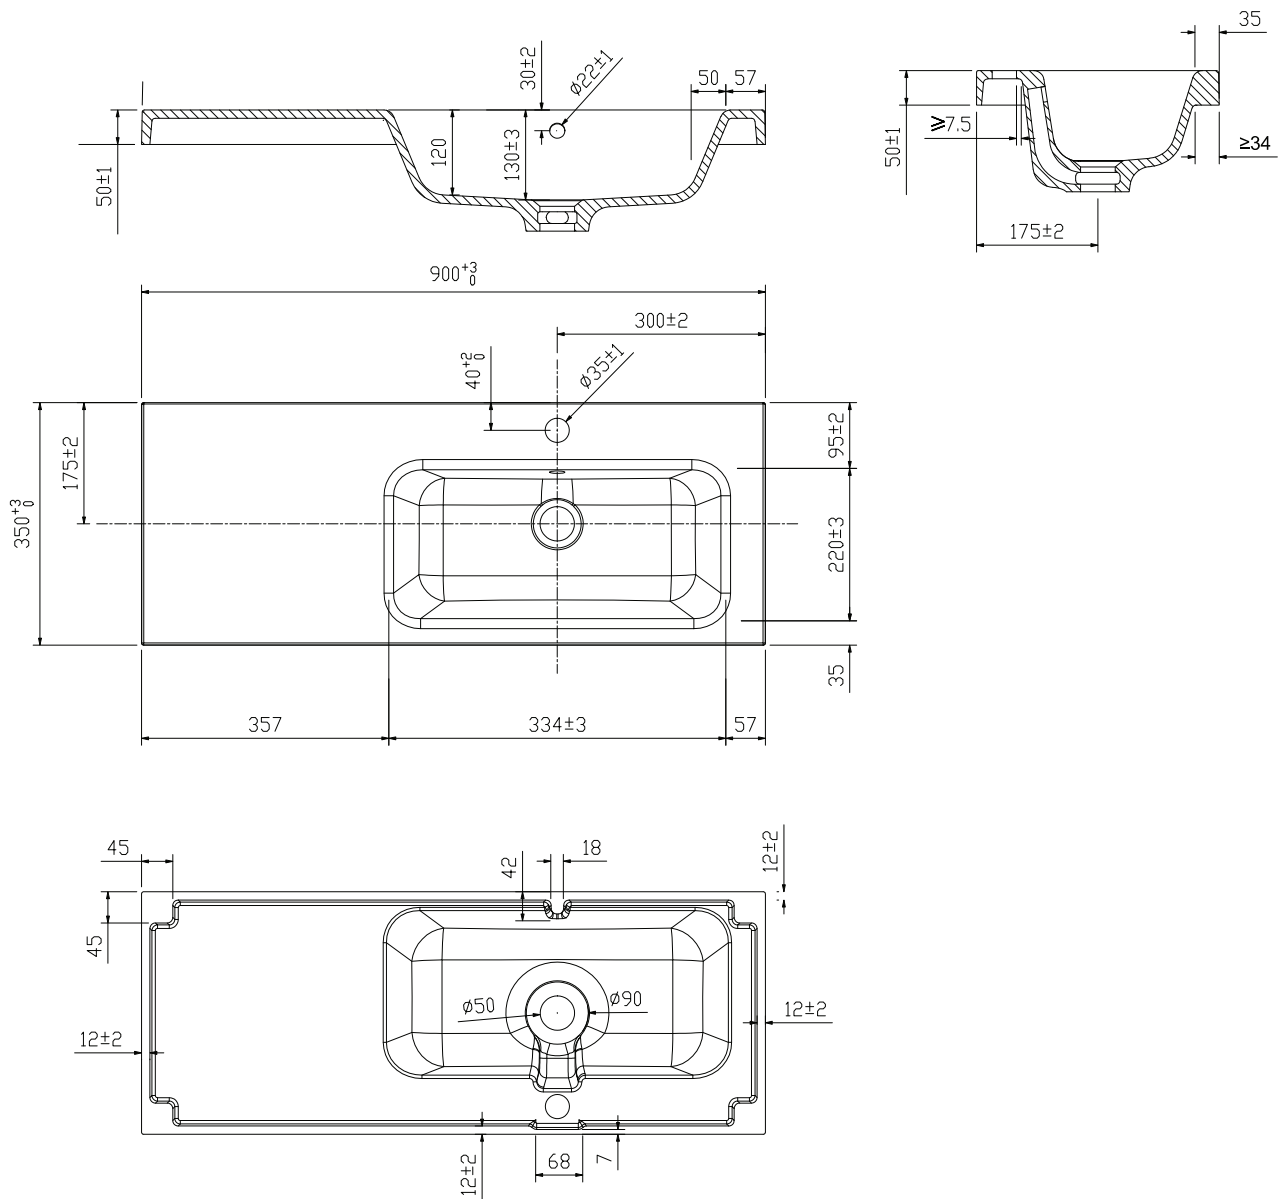

## StoneCast Slim 900 Left Offset Basin

H50 X W900 X D350

## StoneCast Slim 900 Right Offset Basin

H50 X W900 X D350

## StoneCast 900 Basin

H50 X W900 X D350

## StoneCast 1200 Basin

H50 X W1200 X D350