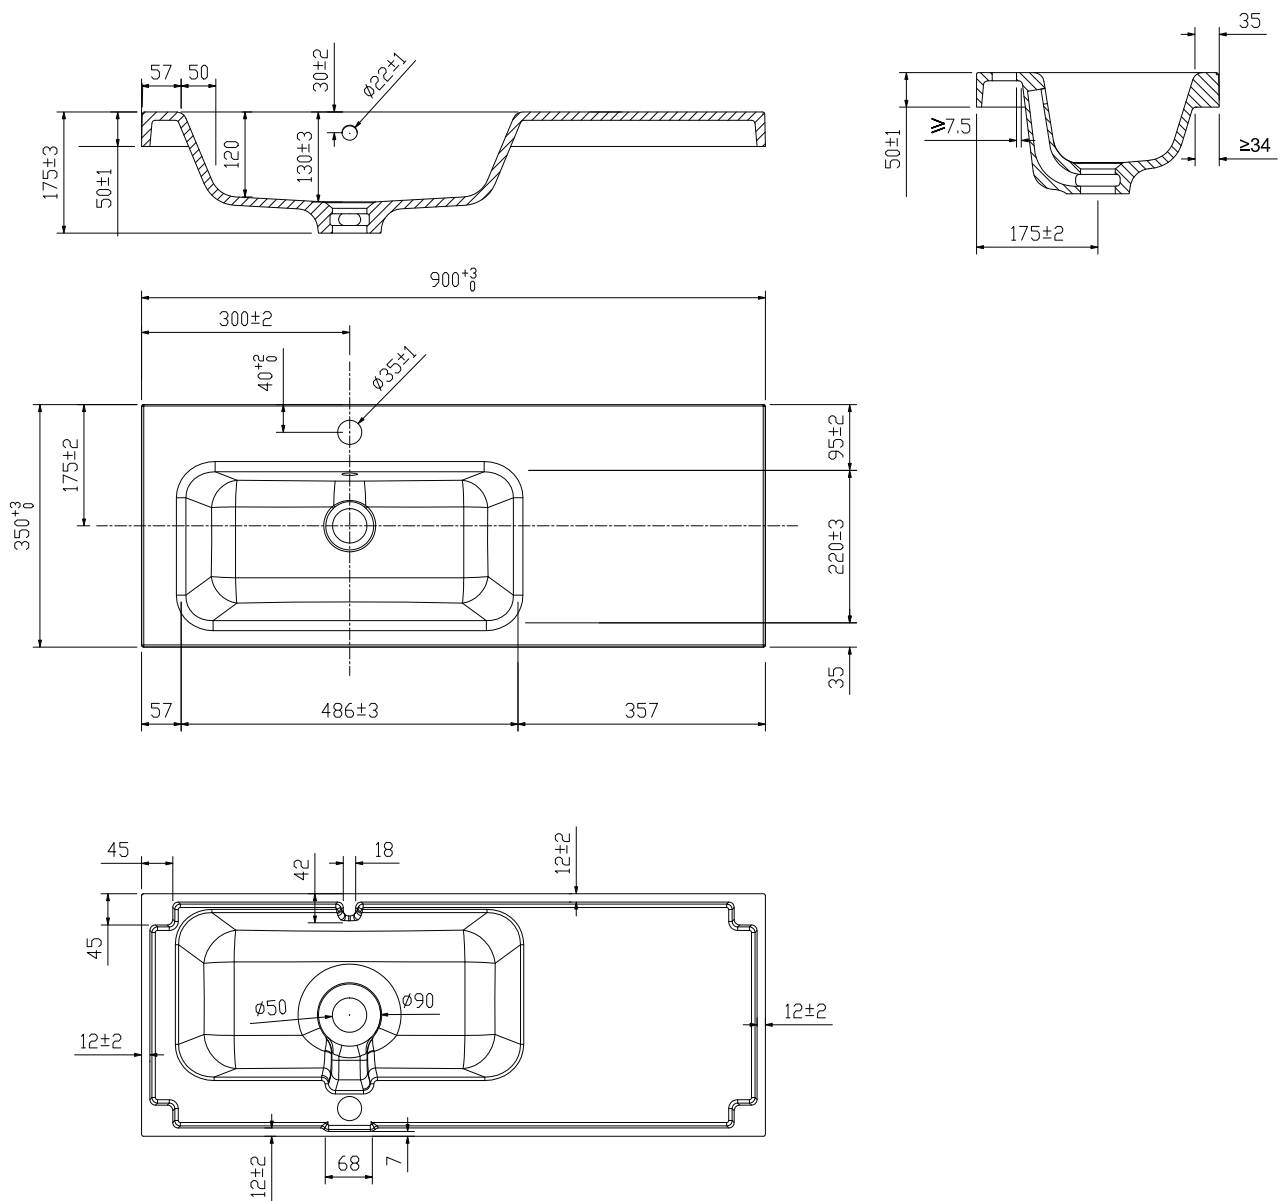

## StoneCast 750 Basin

H50 X W750 X D350

## StoneCast Slim 900 Left Offset Basin

H50 X W900 X D350

## StoneCast Slim 1200 Right Offset Basin

H50 X W1200 X D350

## StoneCast 1200 Basin

H50 X W1200 X D350