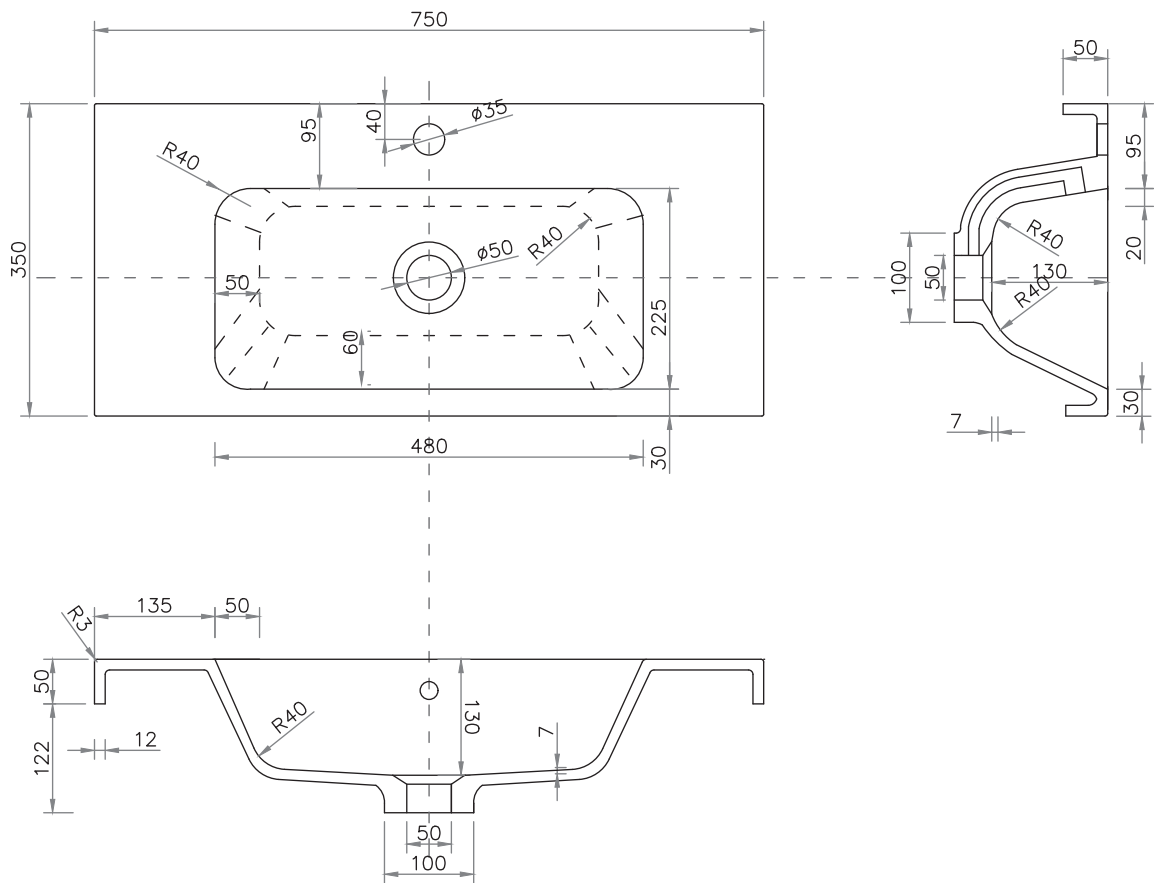

## StoneCast 750 Basin

H50 X W750 X D350

## StoneCast 900 Basin

H50 X W900 X D350

## StoneCast Slim 1200 Right Offset Basin

H50 X W1200 X D350

## StoneCast 1200 Basin

H50 X W1200 X D350