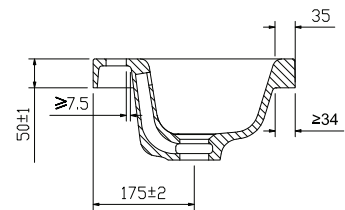

SPECIFICATION SHEET

StoneCast Slim 1200 Right Offset Basin

H50 X W1200 X D350