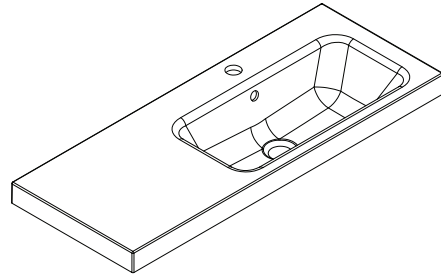

SPECIFICATION SHEET

StoneCast Slim 900 Right Offset Basin

H50 X W900 X D350