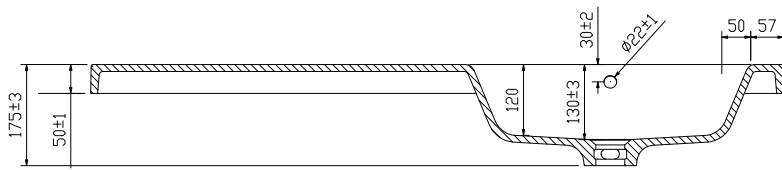

SPECIFICATION SHEET

StoneCast Slim 1200 Right Offset Basin

H50 X W1200 X D350