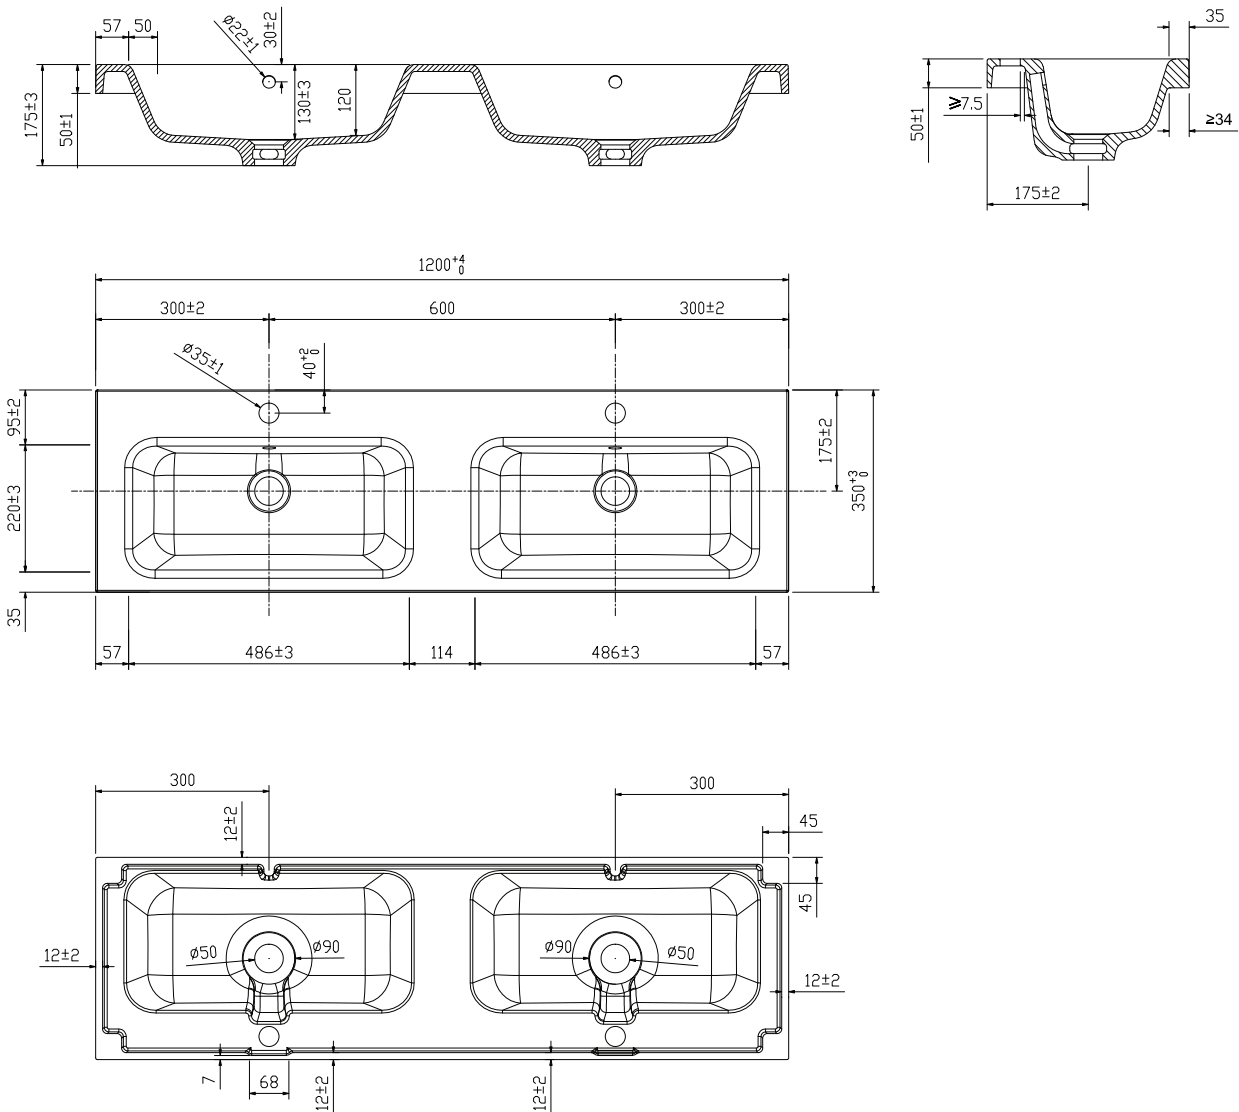

SPECIFICATION SHEET

StoneCast Slim 1200 Double Basin

H50 X W1200 X D350