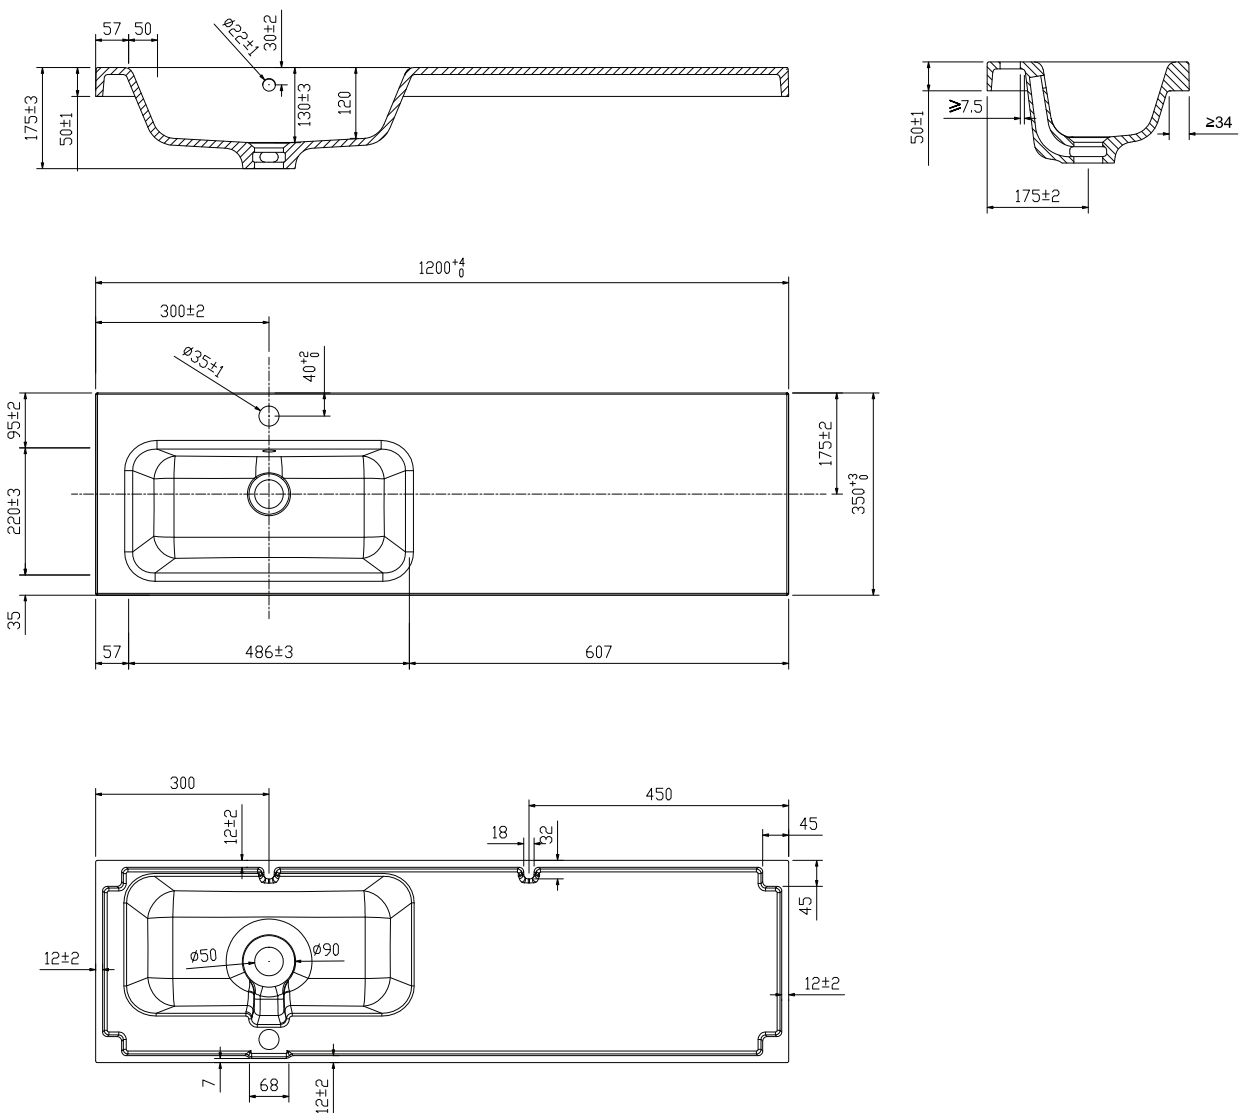

SPECIFICATION SHEET

StoneCast Slim 1200 Left Offset Basin

H50 X W1200 X D350