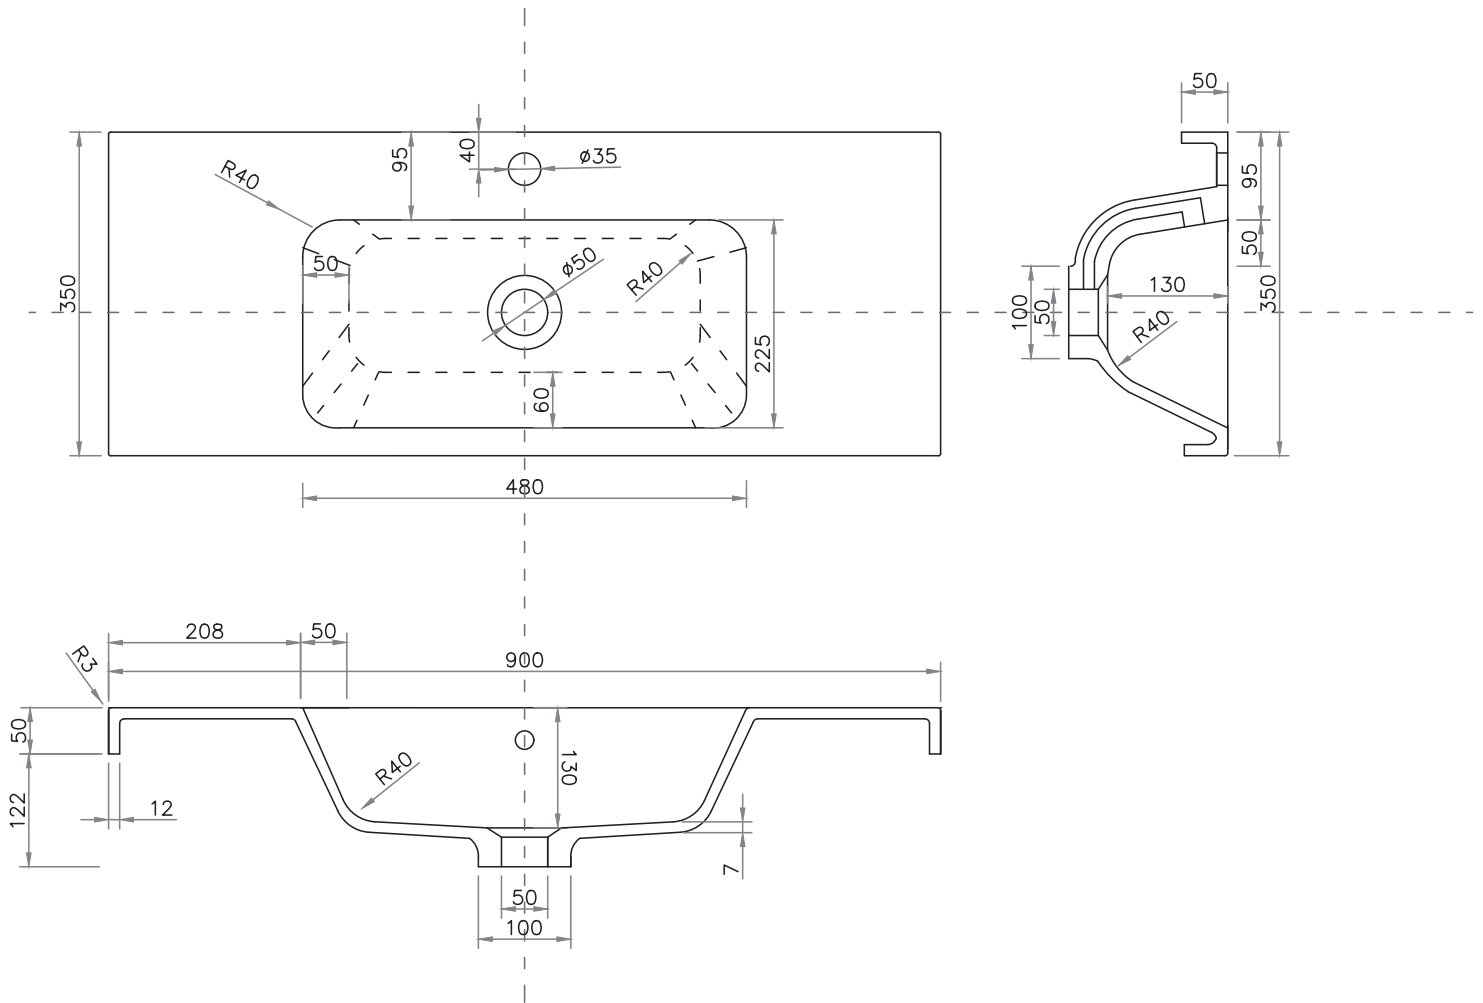

## StoneCast Slim 900 Right Offset Basin

H50 X W900 X D350

## StoneCast 900 Basin

H50 X W900 X D350