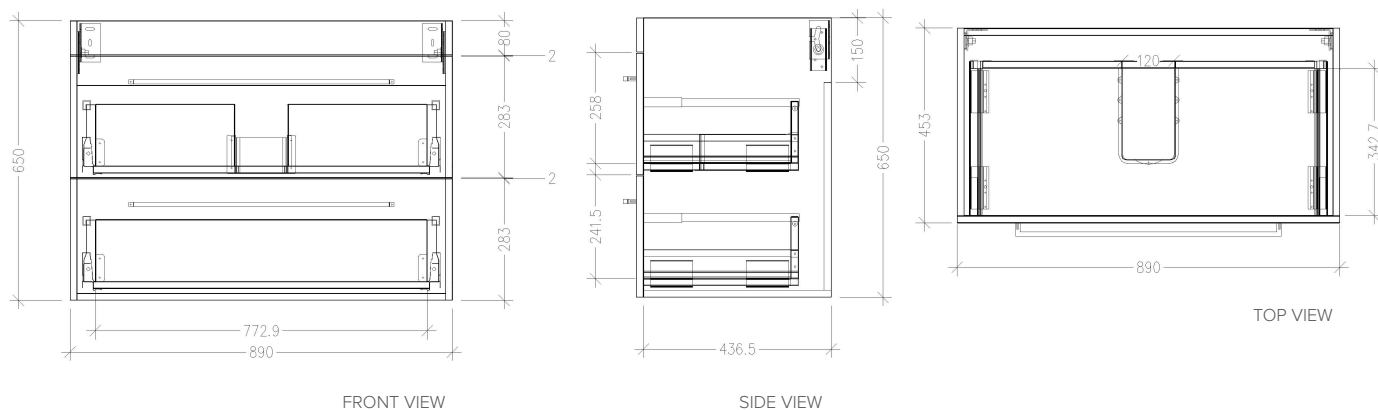

SPECIFICATION SHEET

Skye 900mm 2 Drawer Wall Vanity

Features

- Wall Hung
- Full Extension Soft Close Drawers
- Cabinet: Laminate Woodgrain & Solid Colours on MR Board
- Slab Top Options:
Acrylic Surface Top- Sierra (SIER), Misty (MIST), Galaxia (GALA)
20mm Stonecast Top - Gloss White (ST), Matte White (STMW)
- Dimensions: H670 x W900 x D465
- Plumbing provision has been allowed for with a 60mm space behind lower drawer. Note lower drawer DOES NOT have a plumbing cutout and is designed to offer full storage space

*Note: Vessel basins are purchased separately.
Visit www.newtech.co.nz for full range of vessel basin options.*

Technical Details

Note: All measurements shown are in millimetres. Sizes are nominal.

SPECIFICATION SHEET

Slab Top Options

StoneCast Slab Top 900

W900 x D465 x H20