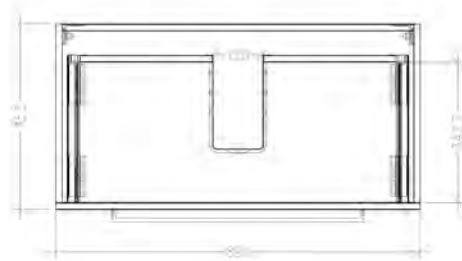

SPECIFICATION SHEET

Skye 900mm 1 Drawer Wall Vanity

Features

- Wall Hung
- Full Extension Soft Close Drawer
- Cabinet: Laminate Woodgrain & Solid Colours on MR Board
- Slab Top options:
Acrylic Surface Top- Sierra (SIER), Misty (MIST), Galaxia (GALA)
20mm Stonecast Top - Gloss White (ST), Matte White (STMW)
- Dimensions: H420 x W900 x D465

*Note: Vessel basins are purchased separately.
Visit www.newtech.co.nz for full range of vessel basin options.*

Technical Details

Note: All measurements shown are in millimetres. Sizes are nominal.

FRONT VIEW

SIDE VIEW

TOP VIEW

SPECIFICATION SHEET

Slab Top Options

StoneCast Slab Top 900

W900 x D465 x H20