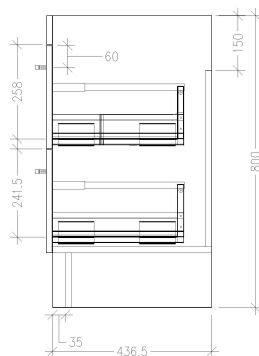

SPECIFICATION SHEET

Skye 900mm 2 Drawer Floor Vanity

Features

- Floorstanding
- Full Extension Soft Close Drawers
- Cabinet: Laminate Woodgrain & Solid Colours on MR Board
- Slab Top options:
 - Acrylic Surface Top- Sierra (SIER), Misty (MIST), Galaxia (GALA)
 - 20mm Stonecast Top - Gloss White (ST), Matte White (STMW)
- Dimensions: H820 x W900 x D465
- Floor plumbing provision has been allowed for with a 60mm space behind lower drawer. Note lower drawer DOES NOT have a plumbing cutout and is designed to offer full storage space.
- **Optional: Floor plumbing waste provision in bottom drawer [88515] - Additional cost applies**

*Note: Vessel basins are purchased separately.
Visit www.newtech.co.nz for full range of vessel basin options.*

Technical Details

Note: All measurements shown are in millimetres. Sizes are nominal.

SPECIFICATION SHEET

Slab Top Options

StoneCast Slab Top 900

W900 x D465 x H20