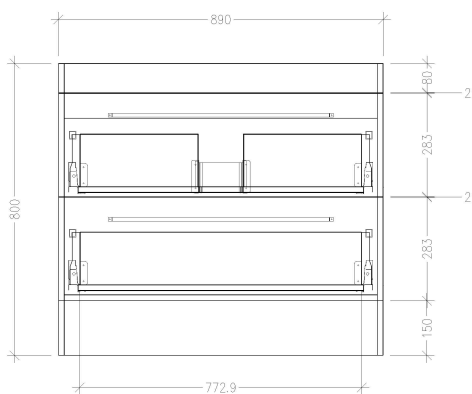

SPECIFICATION SHEET

Skye 900mm 2 Drawer Floor Vanity

Features

- Floorstanding
- Full Extension Soft Close Drawers
- Cabinet: Laminate Woodgrain & Solid Colours on MR Board
- Slab Top options:
 - Acrylic Surface Top- Sierra (SIER), Misty (MIST), Galaxia (GALA)
 - 20mm Stonecast Top - Gloss White (ST), Matte White (STMW)
- Dimensions: H820 x W900 x D465
- Floor plumbing provision has been allowed for with a 60mm space behind lower drawer. Note lower drawer DOES NOT have a plumbing cutout and is designed to offer full storage space.
- **Optional: Floor plumbing waste provision in bottom drawer [88515] - Additional cost applies**

*Note: Vessel basins are purchased separately.
Visit www.newtech.co.nz for full range of vessel basin options.*

Technical Details

Note: All measurements shown are in millimetres. Sizes are nominal.

SPECIFICATION SHEET

Slab Top Options

StoneCast Slab Top 900

W900 x D465 x H20