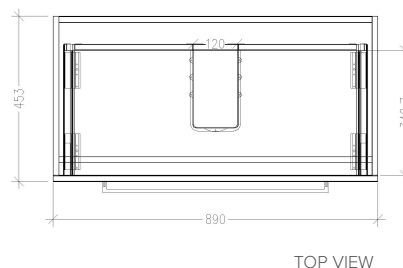

SPECIFICATION SHEET

Skye 900mm 2 Drawer Floor Vanity

Features

- Floorstanding
- Full Extension Soft Close Drawers
- Cabinet: Laminate Woodgrain & Solid Colours on MR Board
- Slab Top options:
 - Acrylic Surface Top- Sierra (SIER), Misty (MIST), Galaxia (GALA)
 - 20mm Stonecast Top - Gloss White (ST), Matte White (STMW)
- Dimensions: H820 x W900 x D465
- Floor plumbing provision has been allowed for with a 60mm space behind lower drawer. Note lower drawer DOES NOT have a plumbing cutout and is designed to offer full storage space.
- **Optional: Floor plumbing waste provision in bottom drawer [88515] - Additional cost applies**

*Note: Vessel basins are purchased separately.
Visit www.newtech.co.nz for full range of vessel basin options.*

Technical Details

Note: All measurements shown are in millimetres. Sizes are nominal.

SPECIFICATION SHEET

Slab Top Options

StoneCast Slab Top 900

W900 x D465 x H20